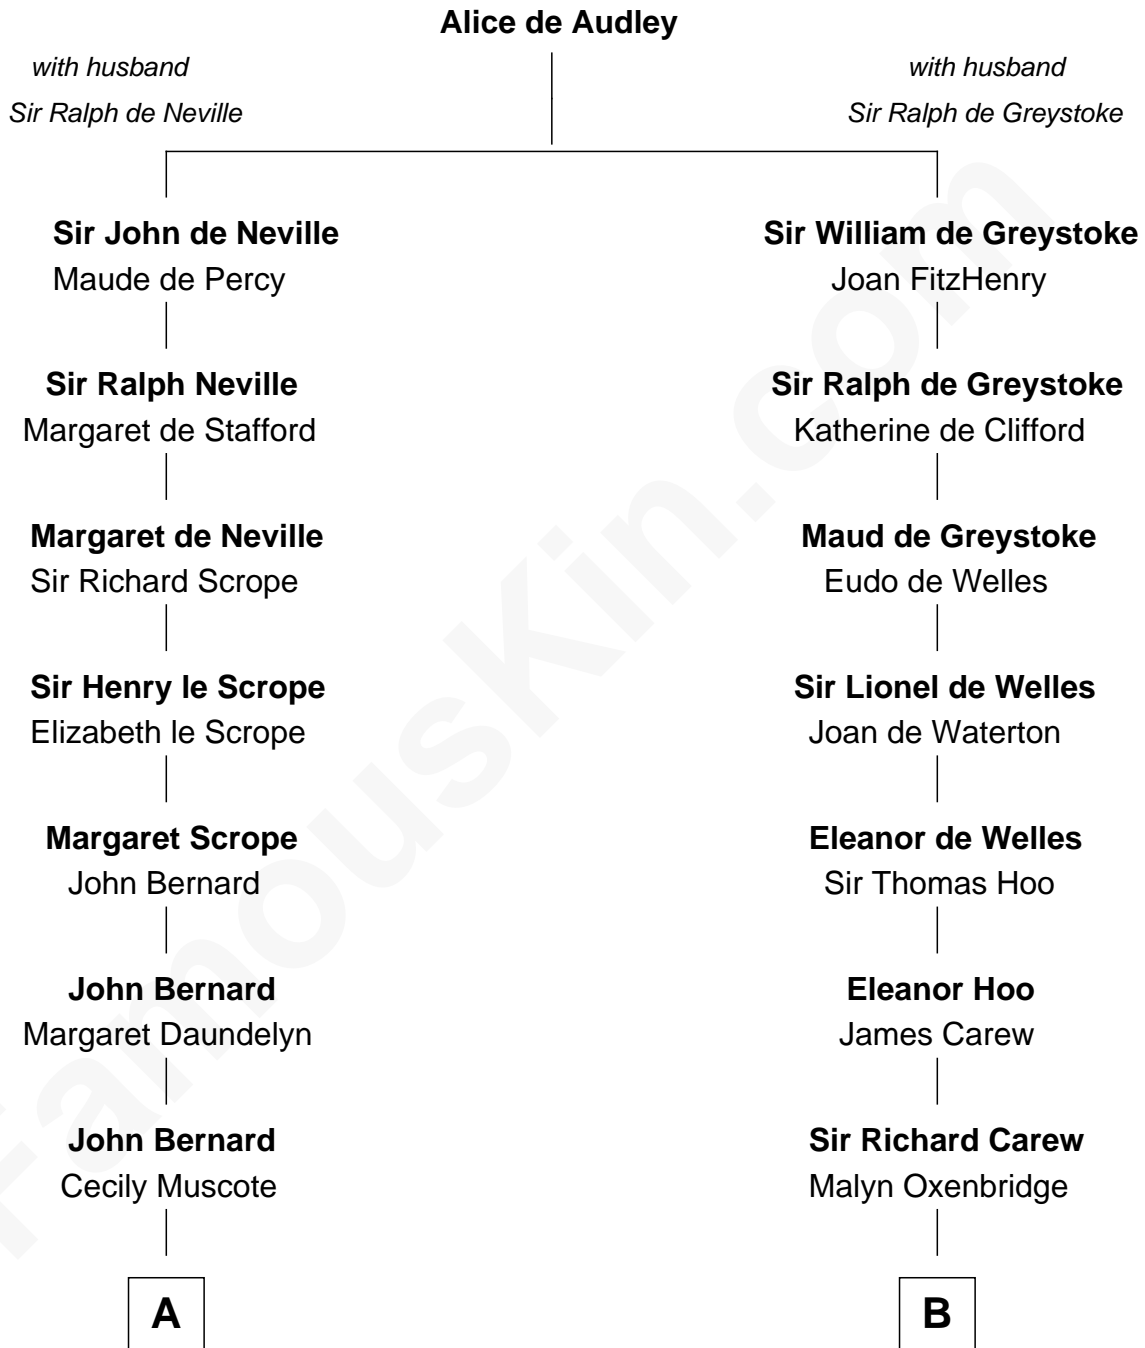

FamousKin.com

Relationship Chart of

Richard Henry Lee

Signer of the Declaration of Independence

13th cousin 5 times removed of

Olivia De Havilland
Movie Actress

C

Walter Augustus De Havilland

Lillian Augusta Ruse

Olivia De Havilland

Movie Actress

FamousKin.com