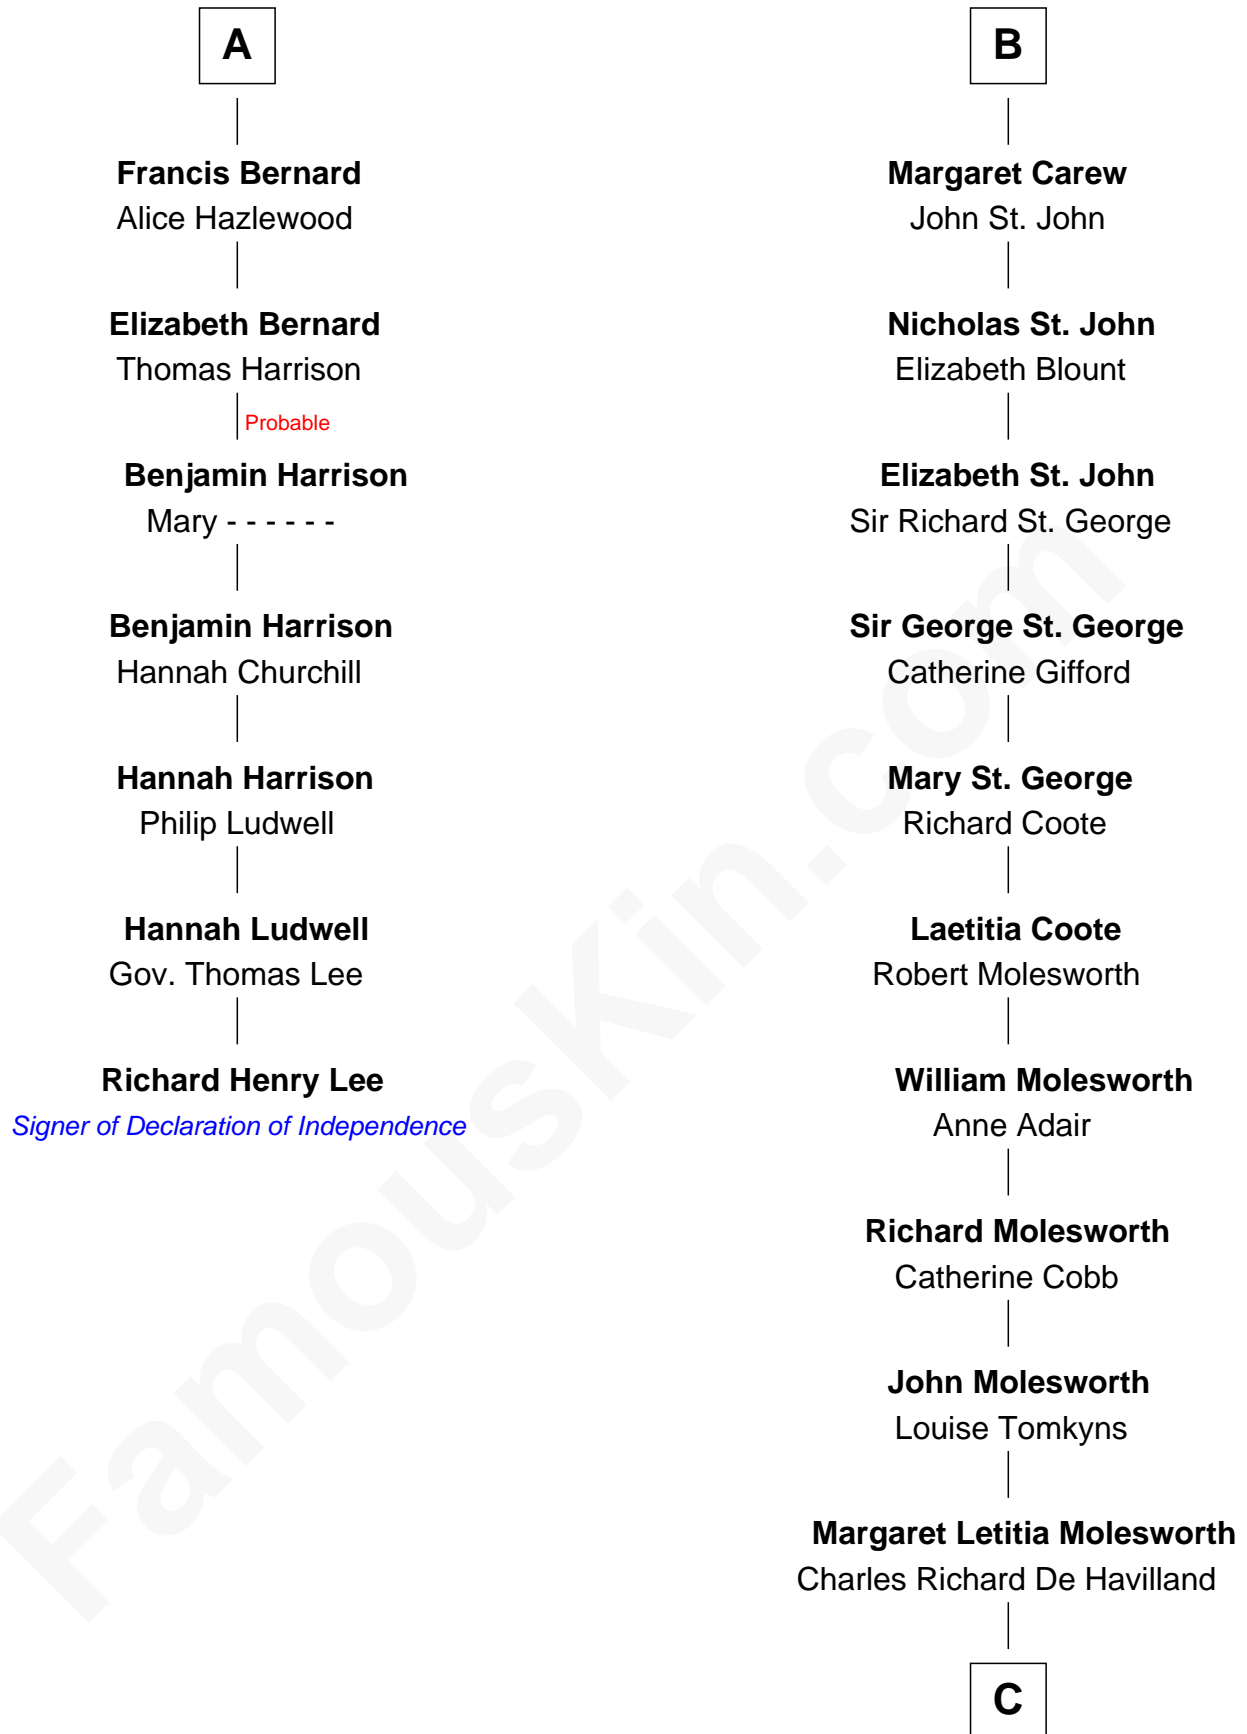

FamousKin.com

Relationship Chart of

Richard Henry Lee

Signer of the Declaration of Independence

13th cousin 5 times removed of

Olivia De Havilland
Movie Actress

C

Walter Augustus De Havilland

Lillian Augusta Ruse

Olivia De Havilland

Movie Actress

FamousKin.com