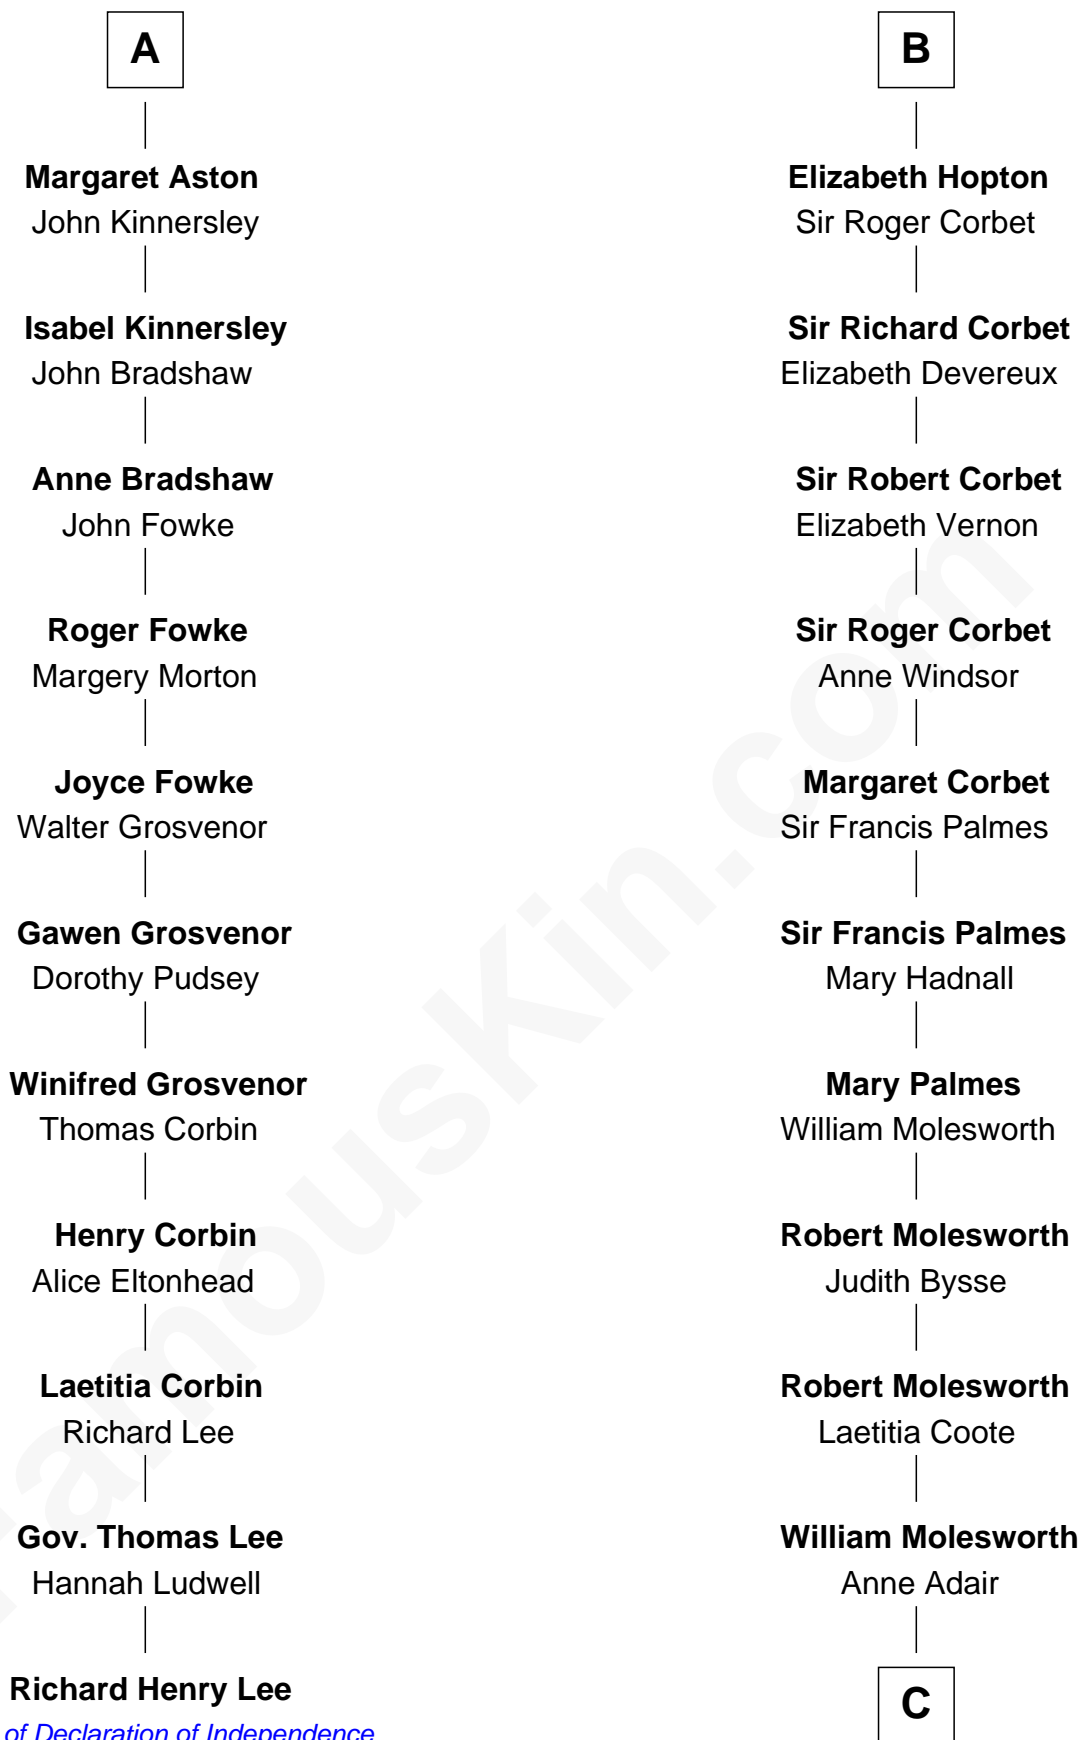

FamousKin.com

Relationship Chart of

Richard Henry Lee

Signer of the Declaration of Independence

17th cousin 4 times removed of

Joan Fontaine

Movie Actress

John de Botetourte

Maud FitzThomas

C

Richard Molesworth

Catherine Cobb

John Molesworth

Louise Tomkyns

Margaret Letitia Molesworth

Charles Richard De Havilland