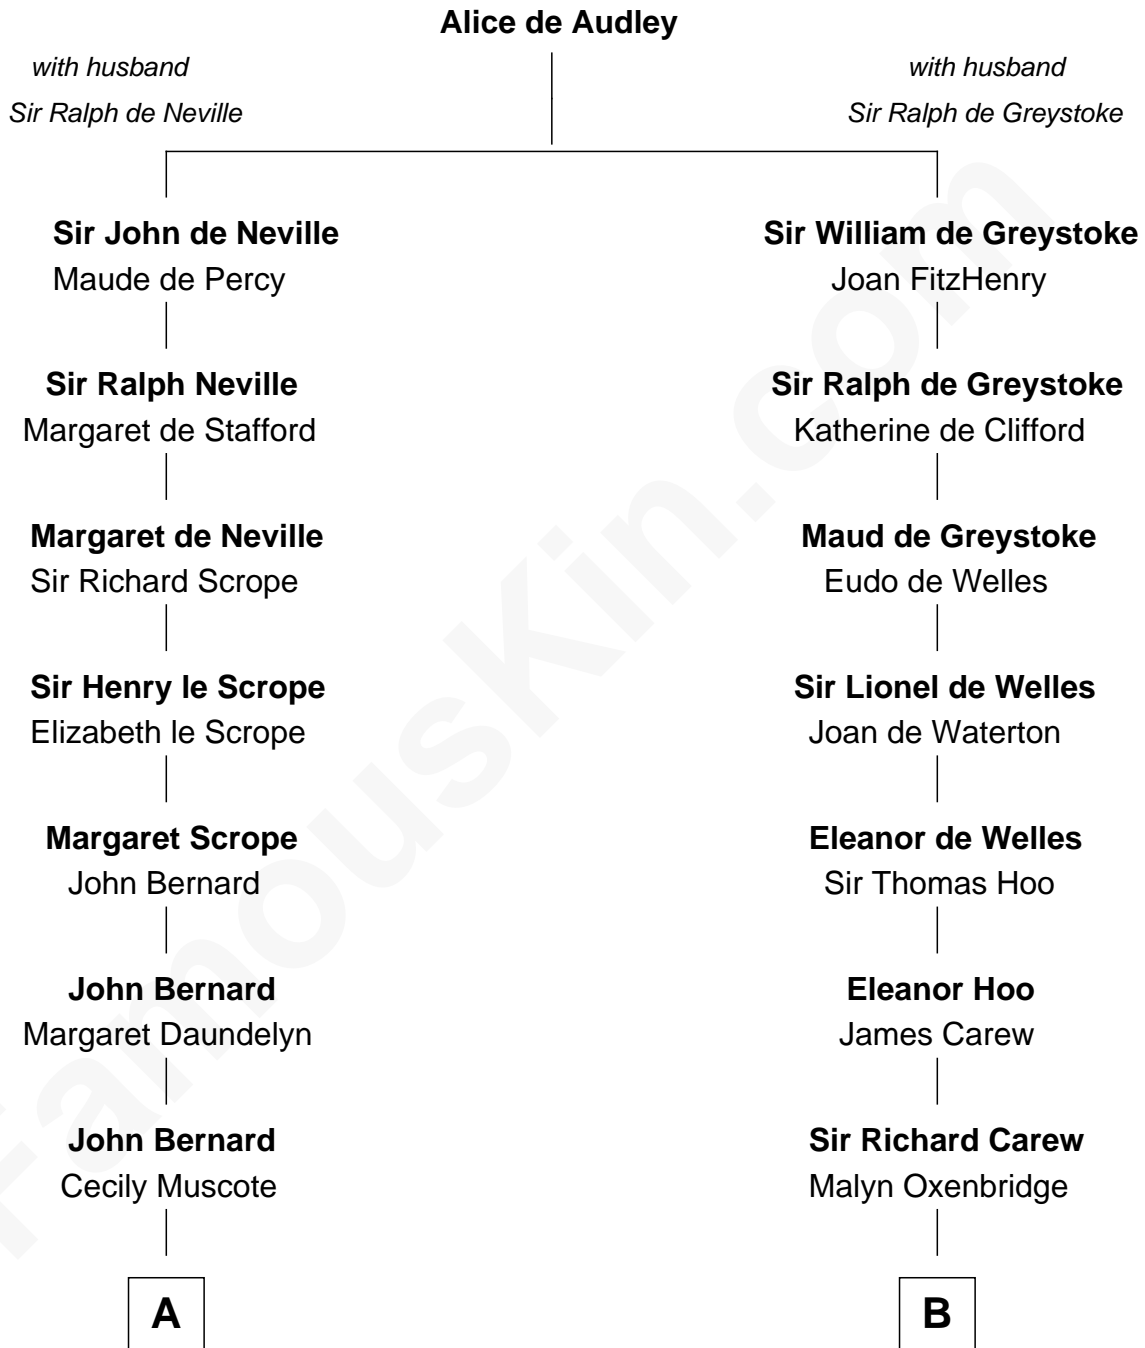

# FamousKin.com

## Relationship Chart of

### Richard Henry Lee

*Signer of the Declaration of Independence*

13th cousin 5 times removed of

**Joan Fontaine**  
*Movie Actress*

**C**

Walter Augustus De Havilland

Lillian Augusta Ruse

Joan Fontaine