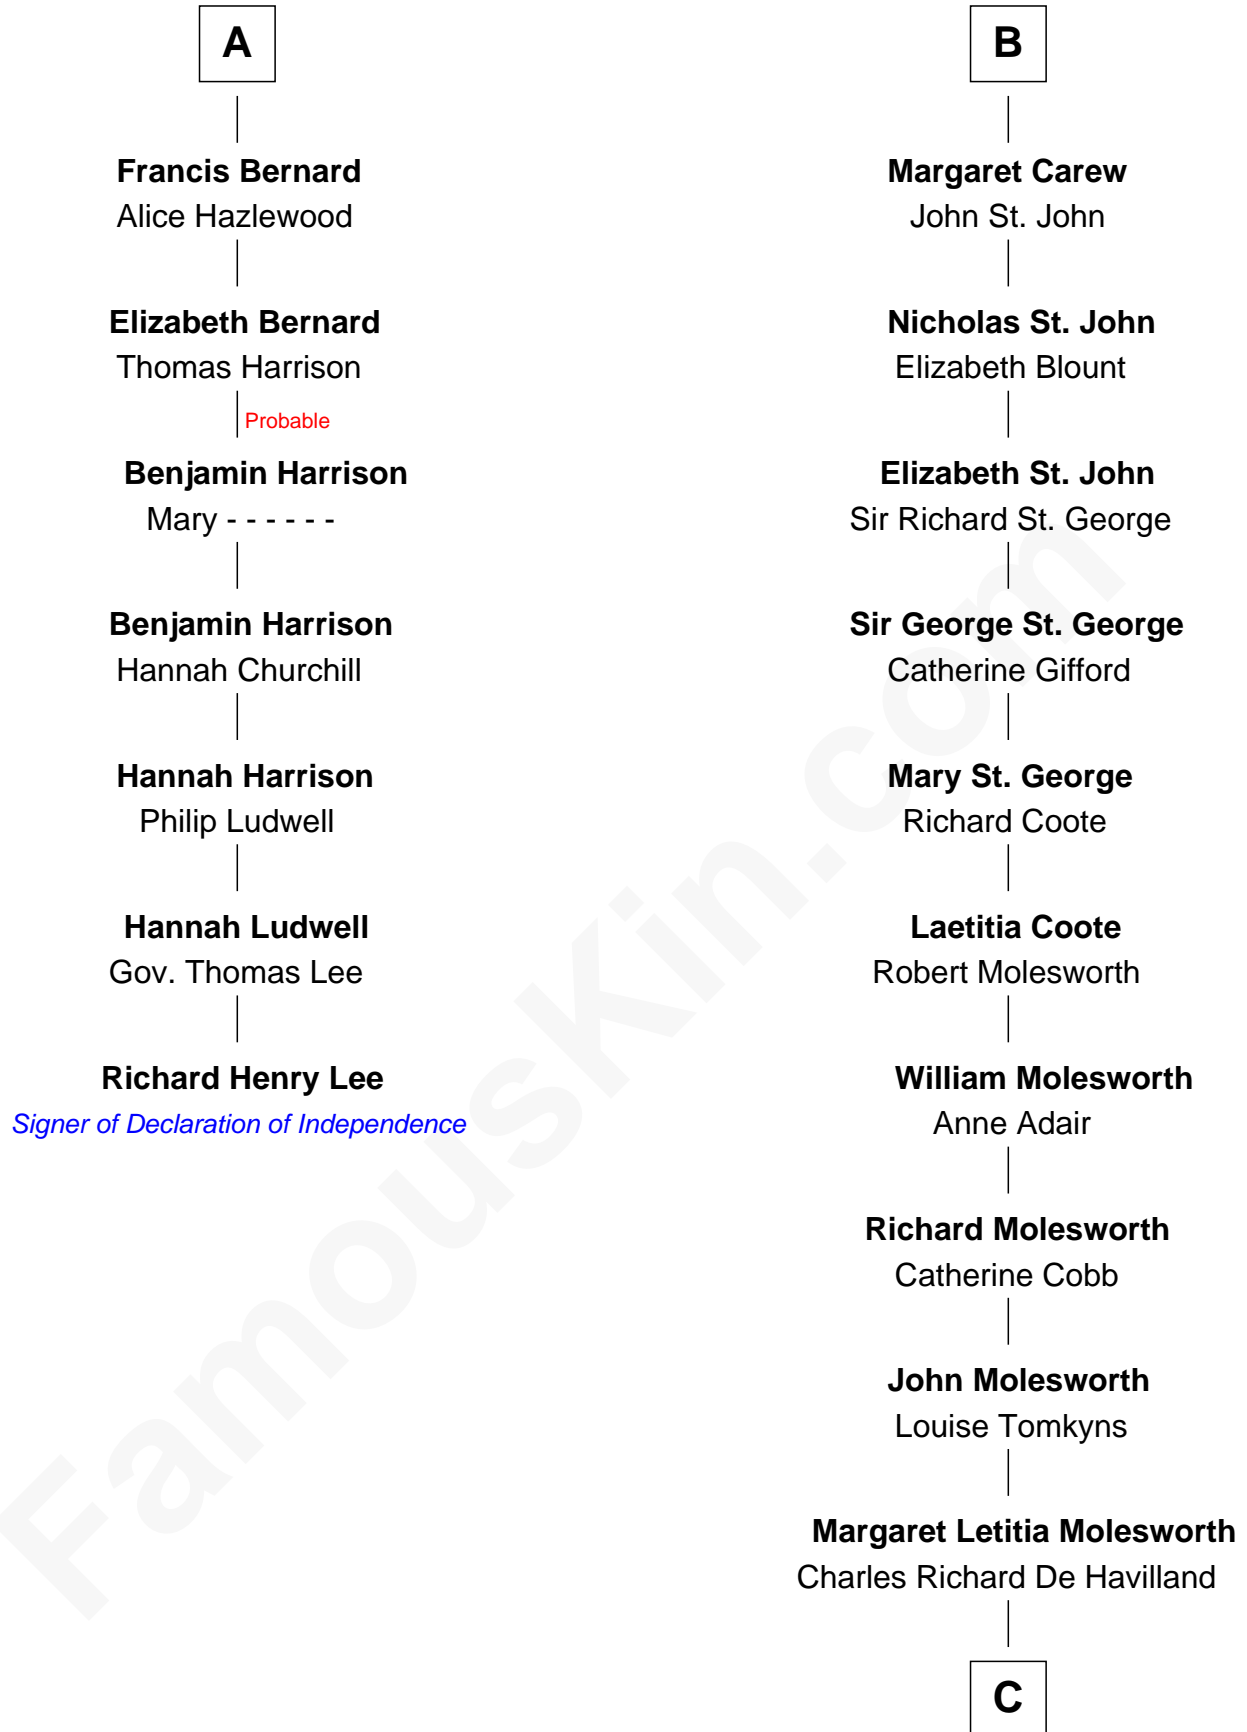

## Relationship Chart of

### Richard Henry Lee

*Signer of the Declaration of Independence*

13th cousin 5 times removed of

**Joan Fontaine**  
*Movie Actress*

**C**

Walter Augustus De Havilland

Lillian Augusta Ruse

Joan Fontaine