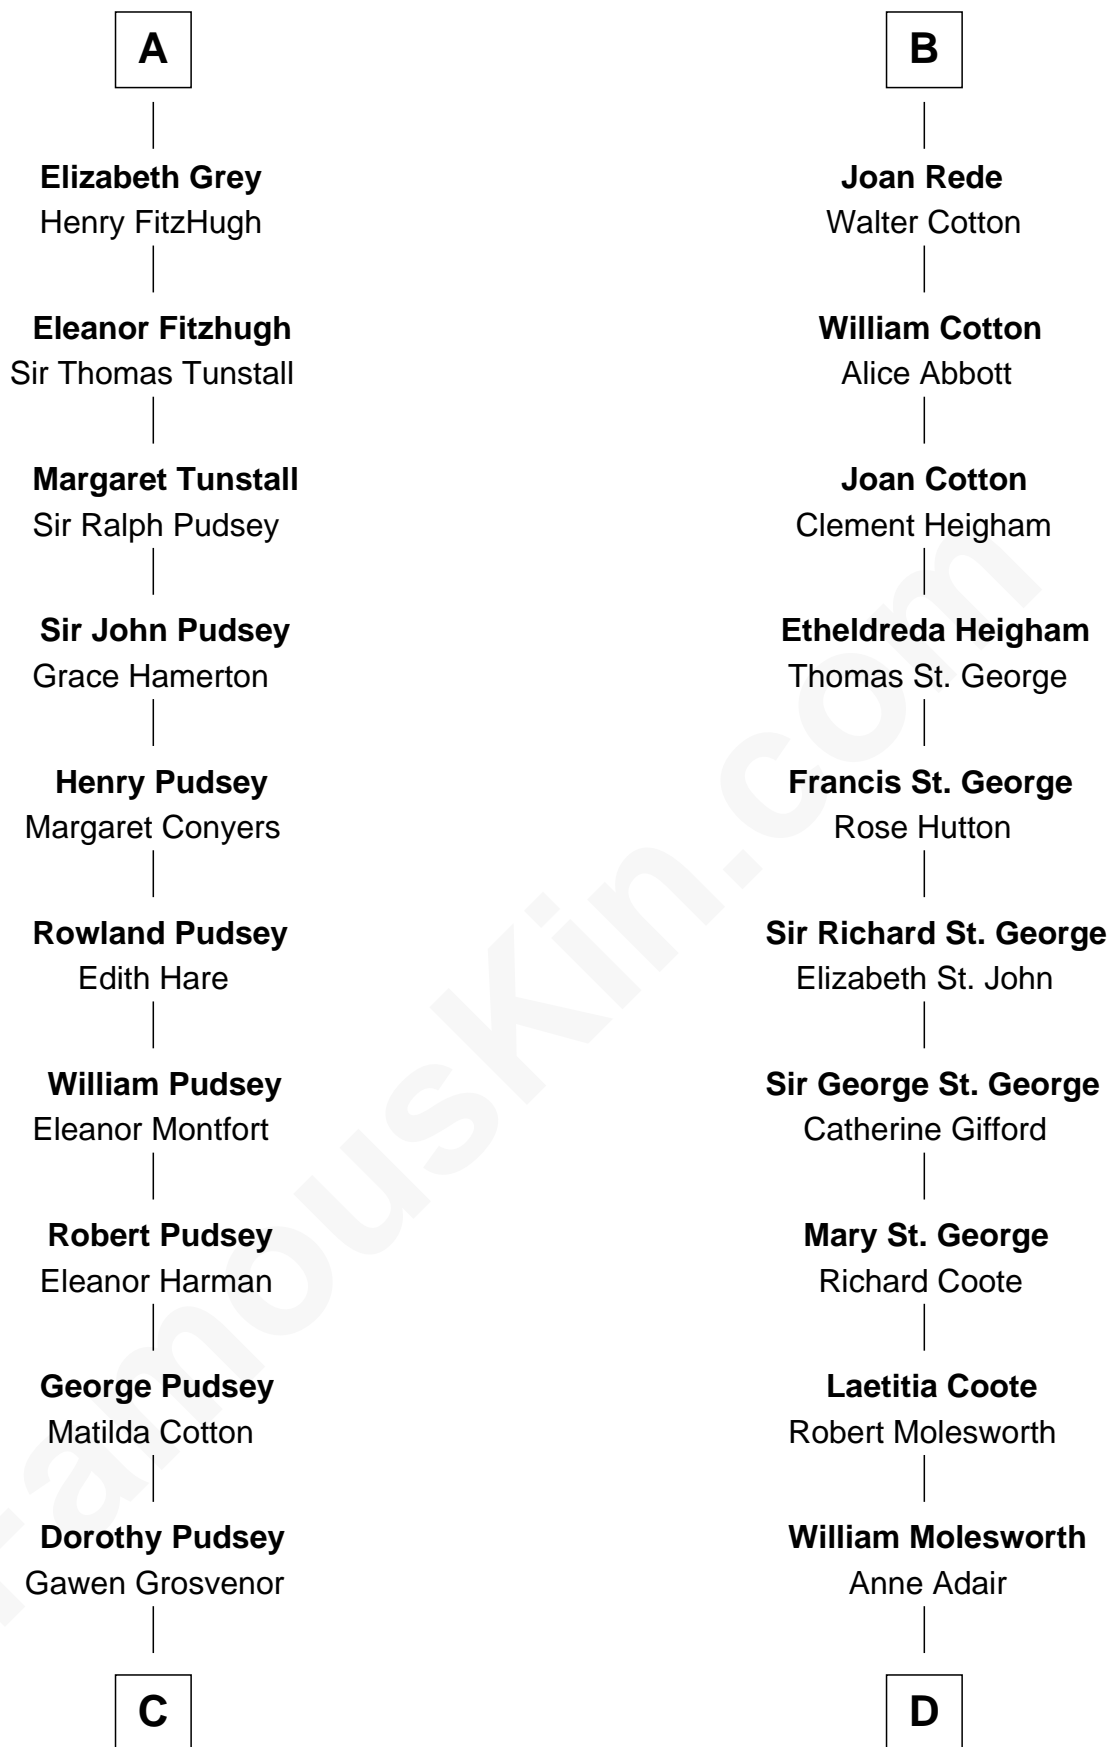

## Relationship Chart of

### Richard Henry Lee

*Signer of the Declaration of Independence*

21st cousin of

### Joan Fontaine

*Movie Actress*

**Robert Marmion**  
Elizabeth of Rethel

**C**

**Winifred Grosvenor**

Thomas Corbin

**Henry Corbin**

Alice Eltonhead