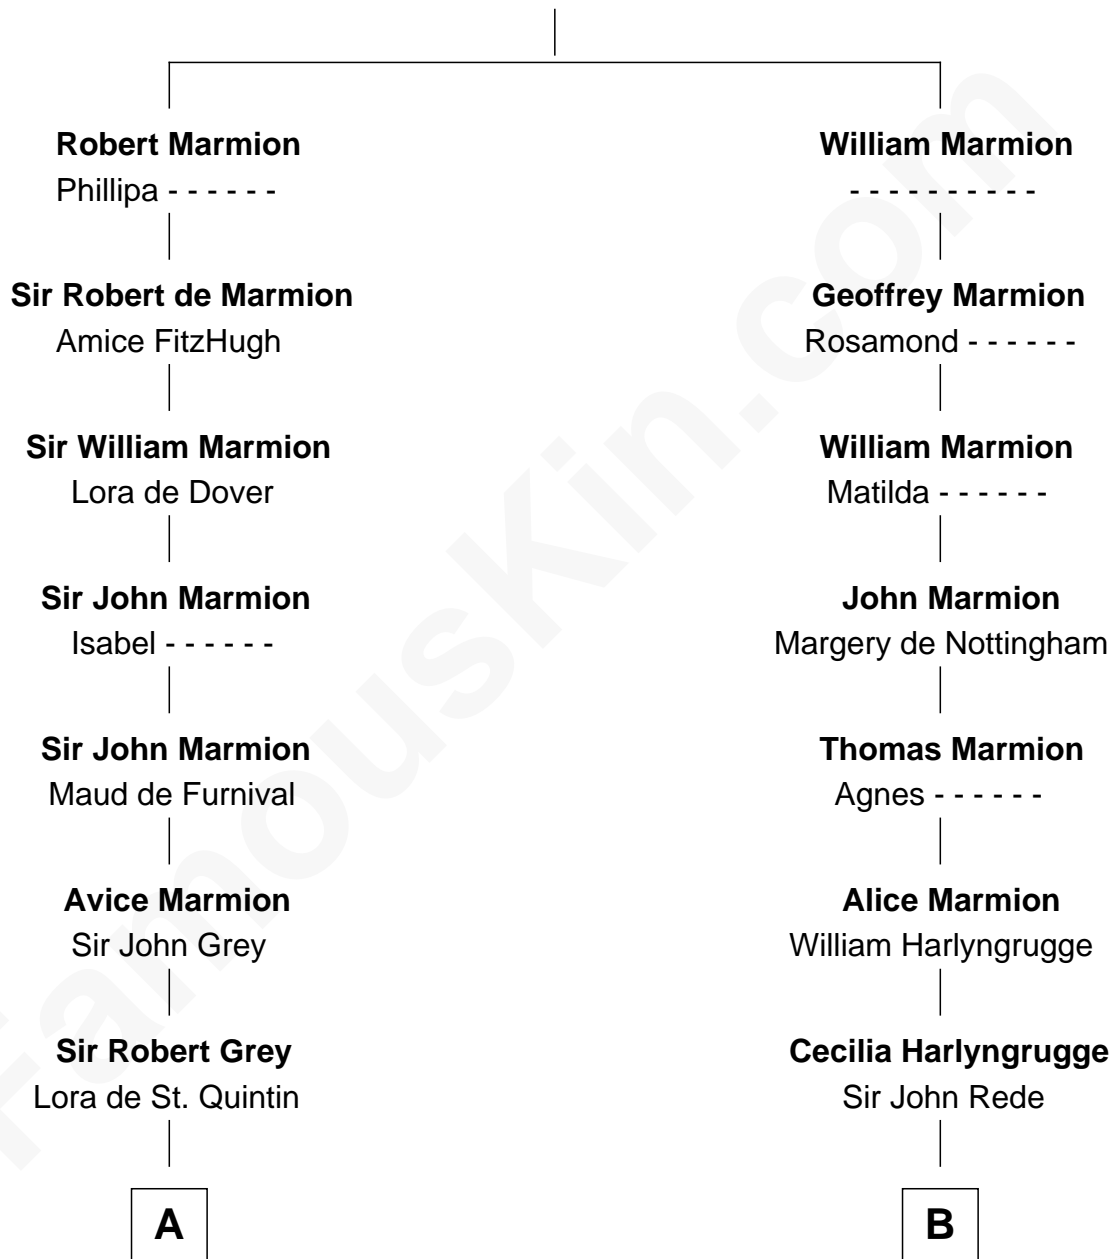

## Relationship Chart of

### Richard Henry Lee

*Signer of the Declaration of Independence*

21st cousin of

### Joan Fontaine

*Movie Actress*

**Robert Marmion**  
Elizabeth of Rethel

**C**

**Winifred Grosvenor**

Thomas Corbin

**Henry Corbin**

Alice Eltonhead