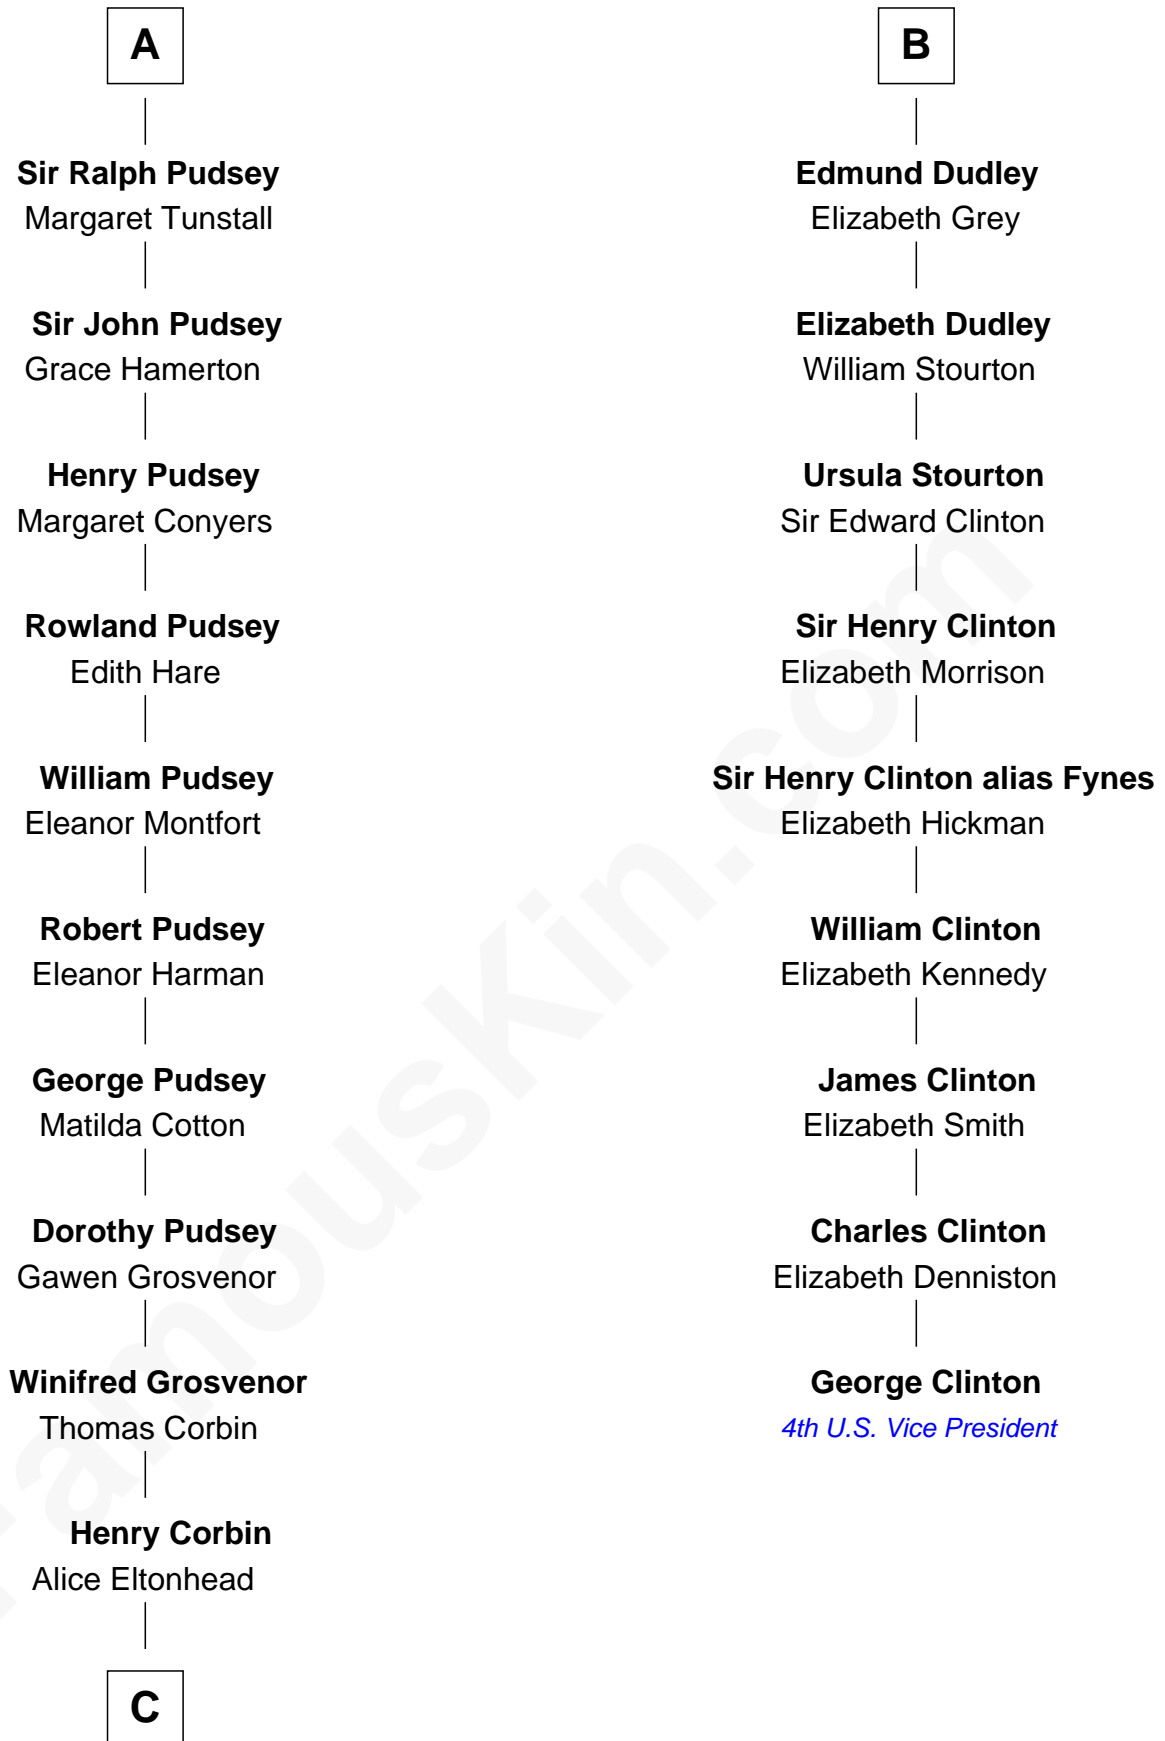

FamousKin.com

Relationship Chart of

Richard Henry Lee

Signer of the Declaration of Independence

15th cousin 4 times removed of

George Clinton

4th U.S. Vice President

C

—
Laetitia Corbin

Richard Lee

—
Gov. Thomas Lee

Hannah Ludwell

—
Richard Henry Lee

Signer of Declaration of Independence

FamousKin.com