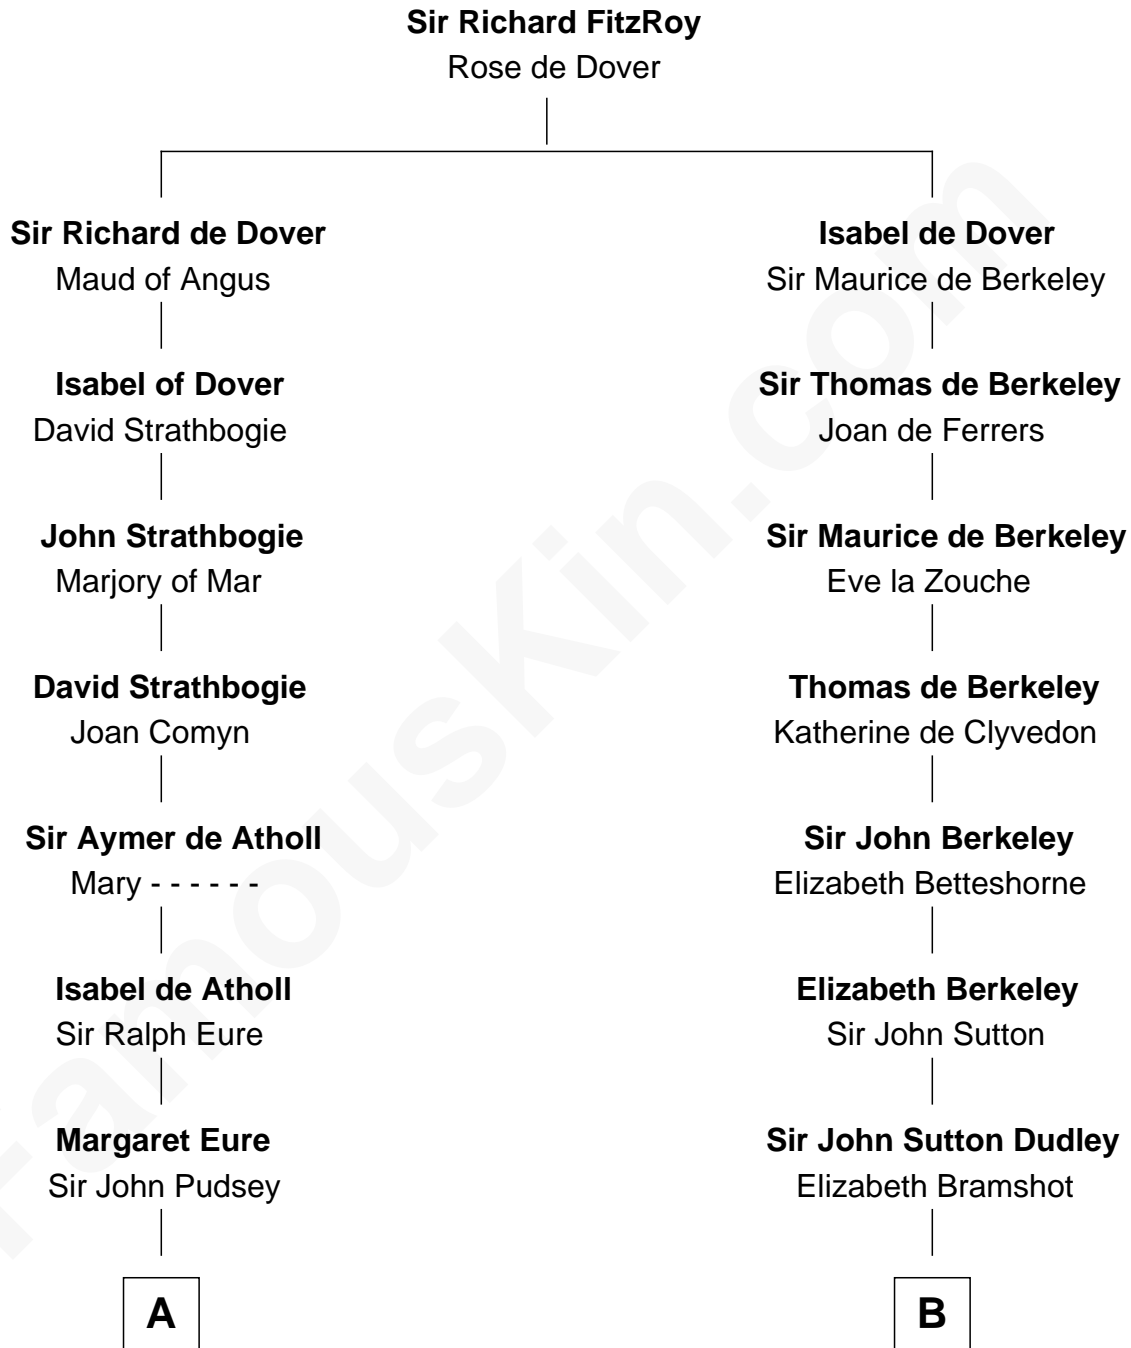

FamousKin.com

Relationship Chart of

Richard Henry Lee

Signer of the Declaration of Independence

15th cousin 4 times removed of

George Clinton

4th U.S. Vice President

C

—
Laetitia Corbin

Richard Lee

—
Gov. Thomas Lee

Hannah Ludwell

—
Richard Henry Lee

Signer of Declaration of Independence

FamousKin.com