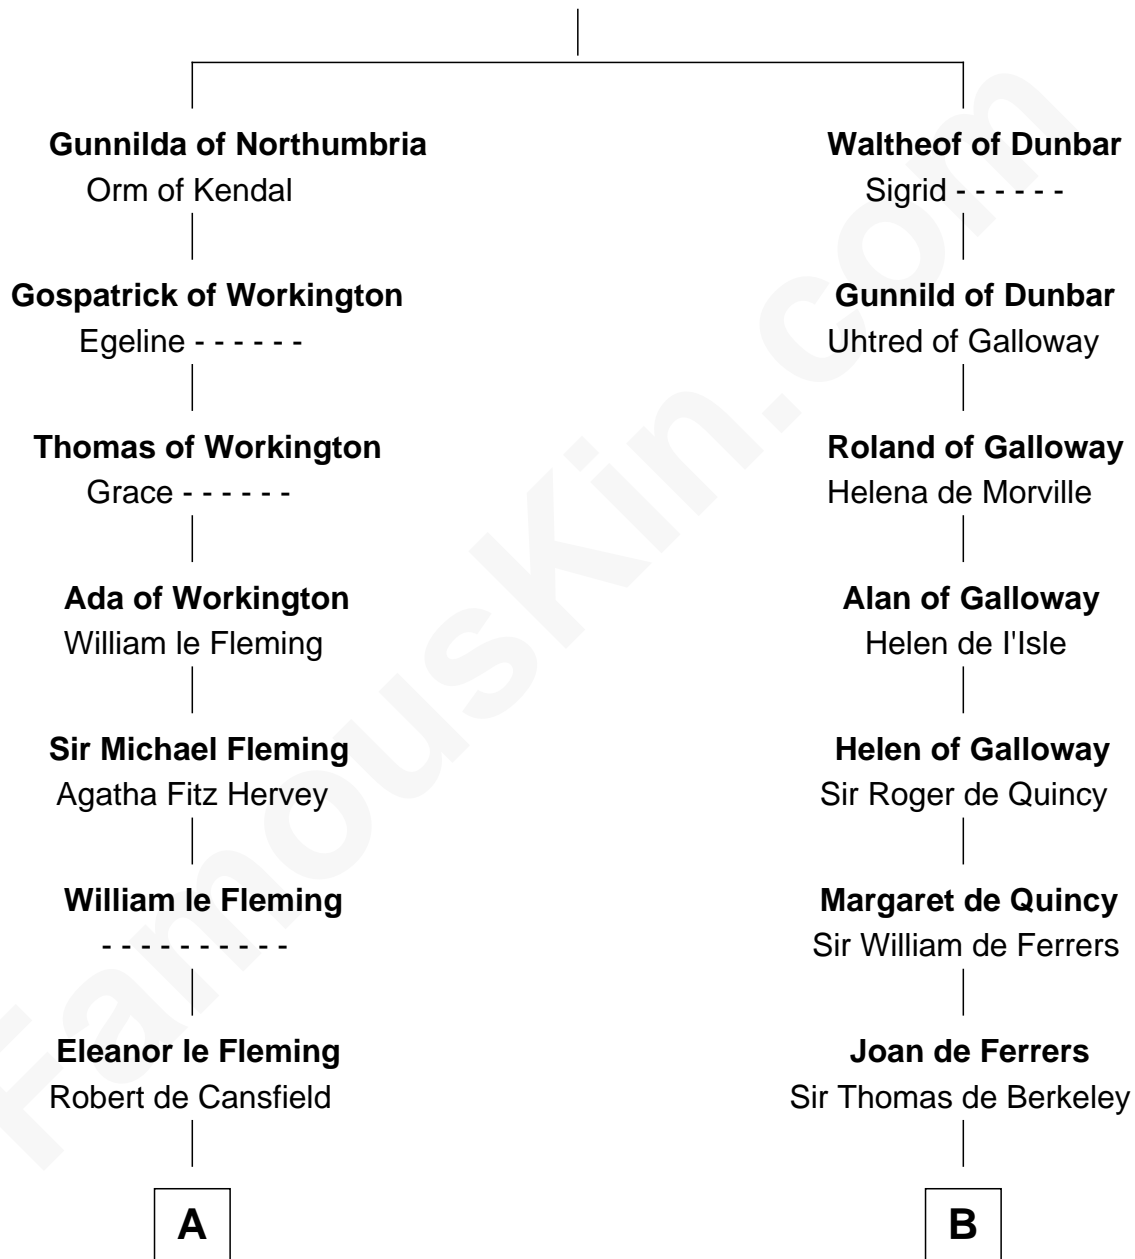

FamousKin.com

Relationship Chart of

Richard Henry Lee

Signer of the Declaration of Independence

20th cousin 1 time removed of

George Clinton

4th U.S. Vice President

Gospatric I of Northumbria

C

Anne Sutton
Richard Eltonhead

Alice Eltonhead
Henry Corbin

Laetitia Corbin
Richard Lee

Gov. Thomas Lee
Hannah Ludwell

Richard Henry Lee
Signer of Declaration of Independence

D

William Clinton
Elizabeth Kennedy

James Clinton
Elizabeth Smith

Charles Clinton
Elizabeth Denniston

George Clinton
4th U.S. Vice President