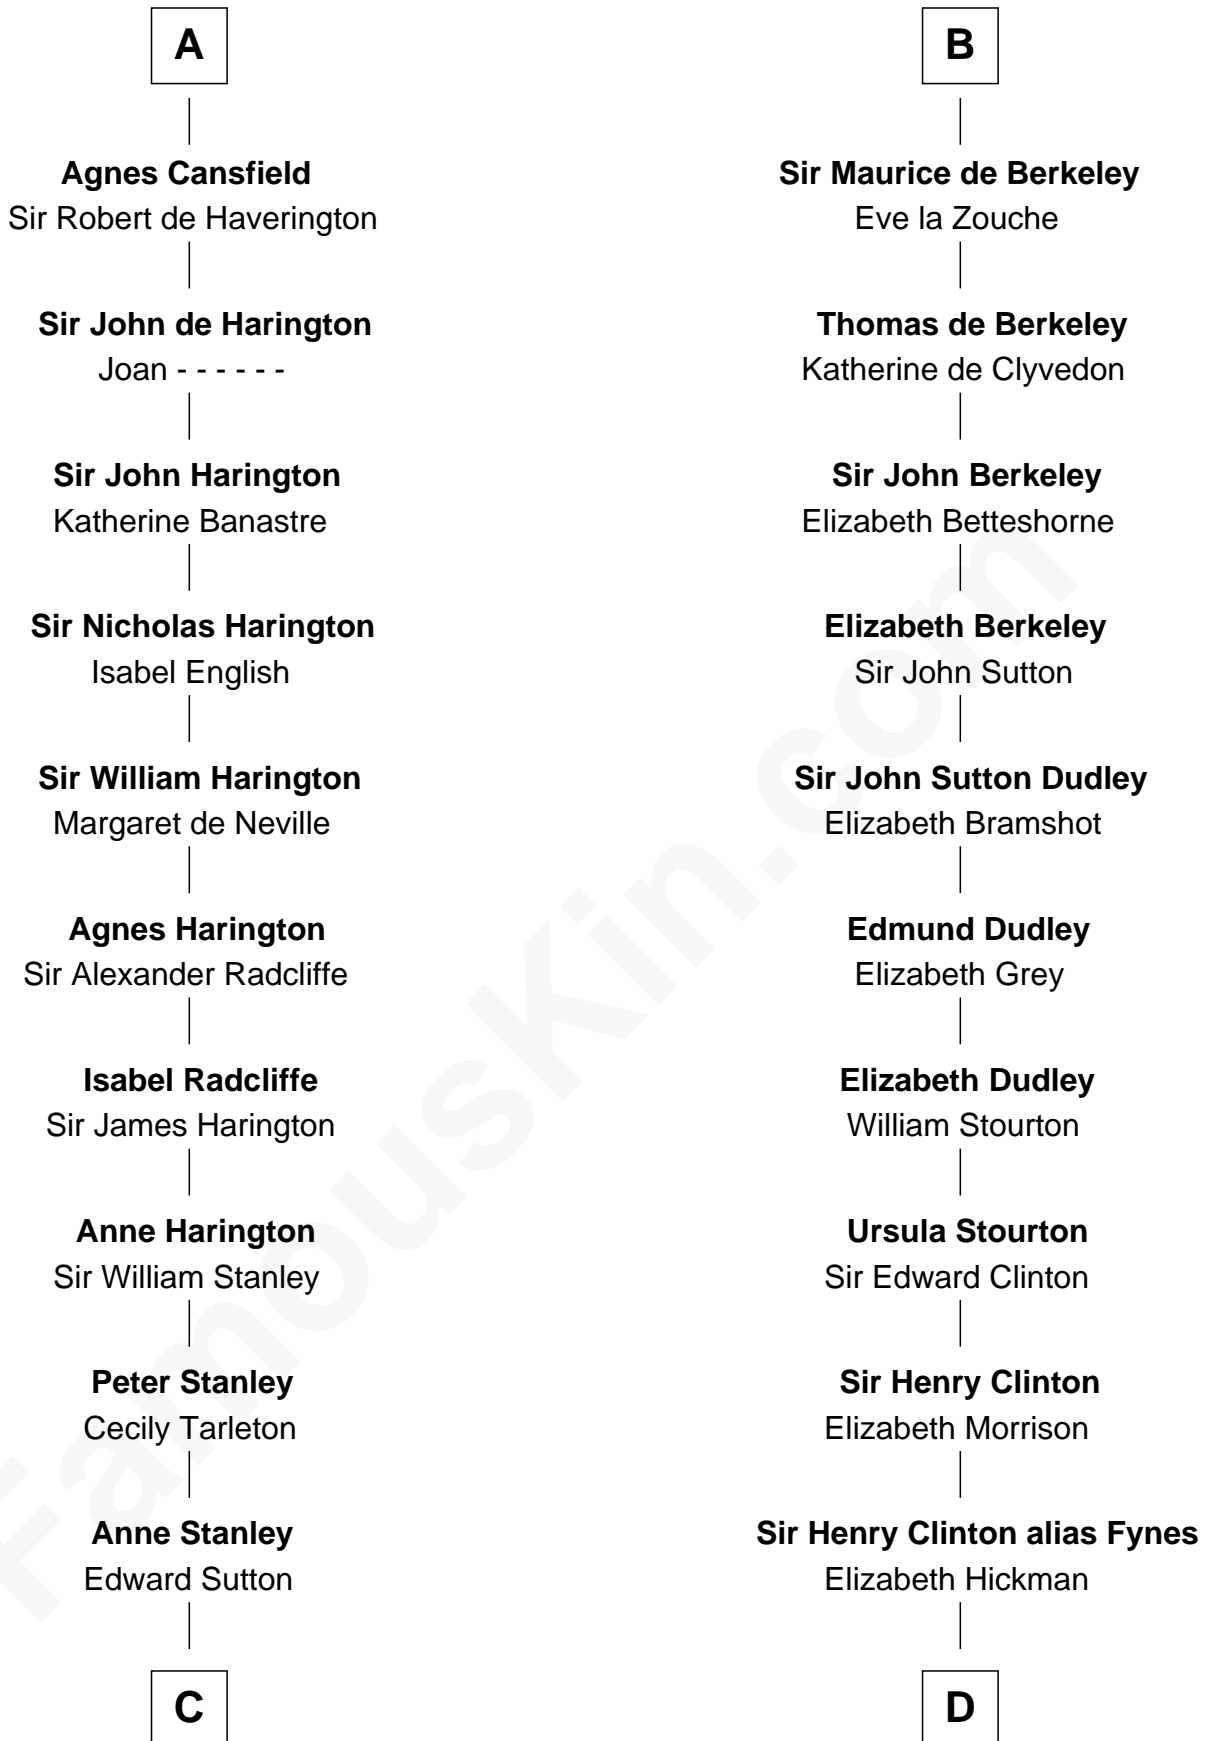

FamousKin.com

Relationship Chart of

Richard Henry Lee

Signer of the Declaration of Independence

20th cousin 1 time removed of

George Clinton

4th U.S. Vice President

Gospatric I of Northumbria

C

Anne Sutton
Richard Eltonhead

Alice Eltonhead
Henry Corbin

Laetitia Corbin
Richard Lee

Gov. Thomas Lee
Hannah Ludwell

Richard Henry Lee
Signer of Declaration of Independence

D

William Clinton
Elizabeth Kennedy