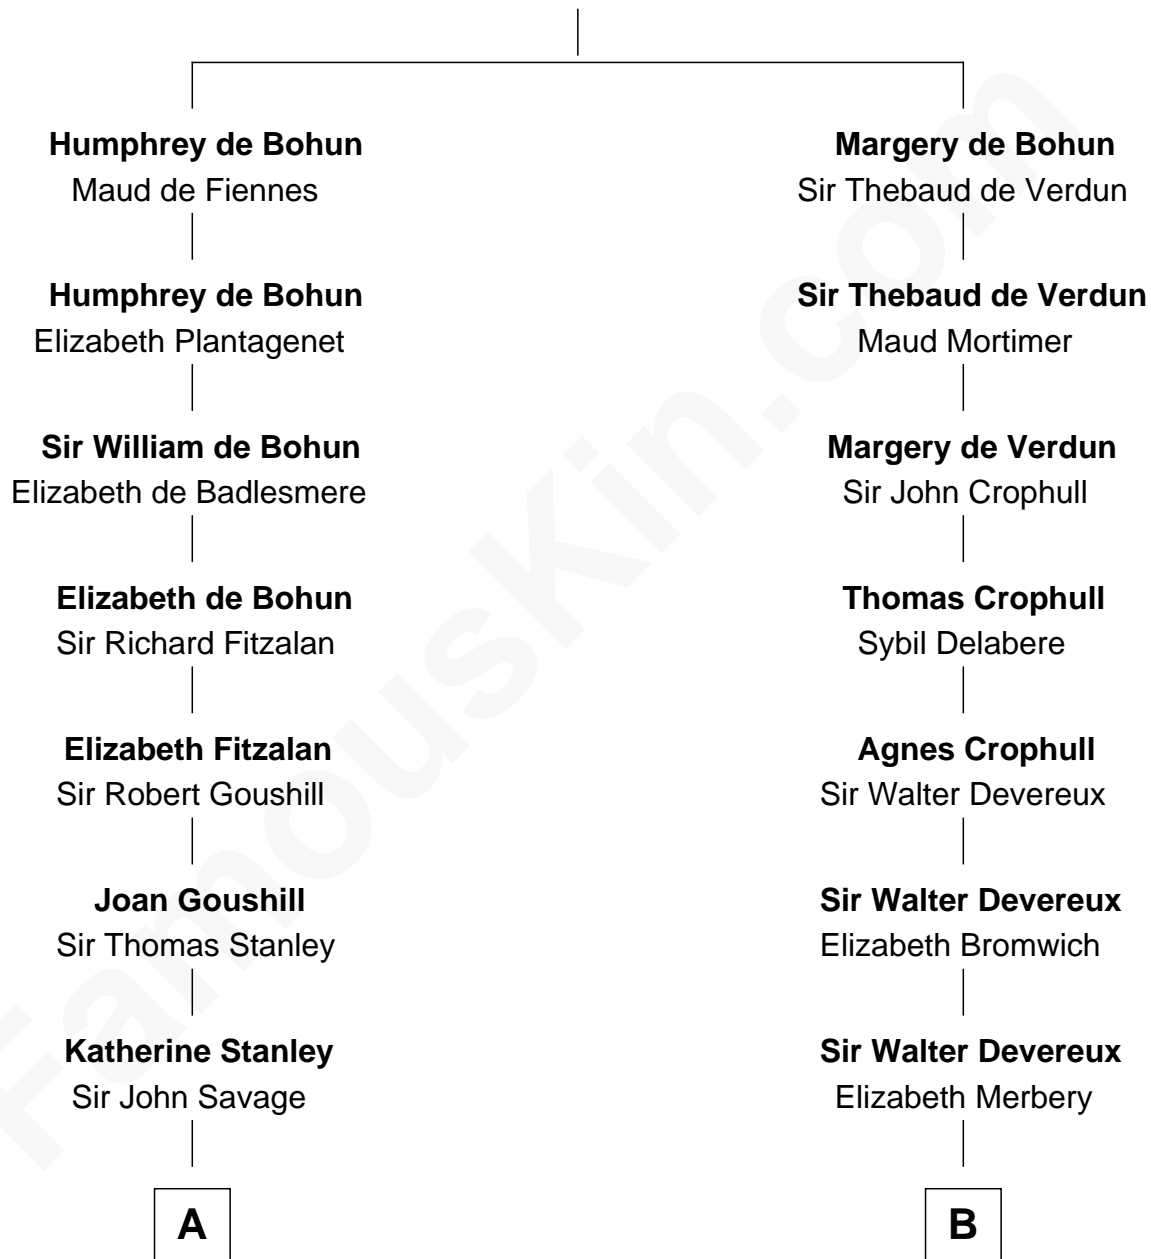

FamousKin.com

Relationship Chart of

Richard Henry Lee

Signer of the Declaration of Independence

15th cousin 1 time removed of

George Clinton

4th U.S. Vice President

Sir Humphrey de Bohun

Eleanor de Braiose

A

Dulcia Savage
Sir Henry Bold

Maud Bold
Thomas Gerard

Jennet Gerard
Richard Eltonhead

William Eltonhead
Anne Bowers

Richard Eltonhead
Anne Sutton

Alice Eltonhead
Henry Corbin

Laetitia Corbin
Richard Lee

Gov. Thomas Lee
Hannah Ludwell

Richard Henry Lee

Signer of Declaration of Independence

B

Anne Devereux
William Herbert

Catherine Herbert
George Grey

Anne Grey
Sir John Hussey