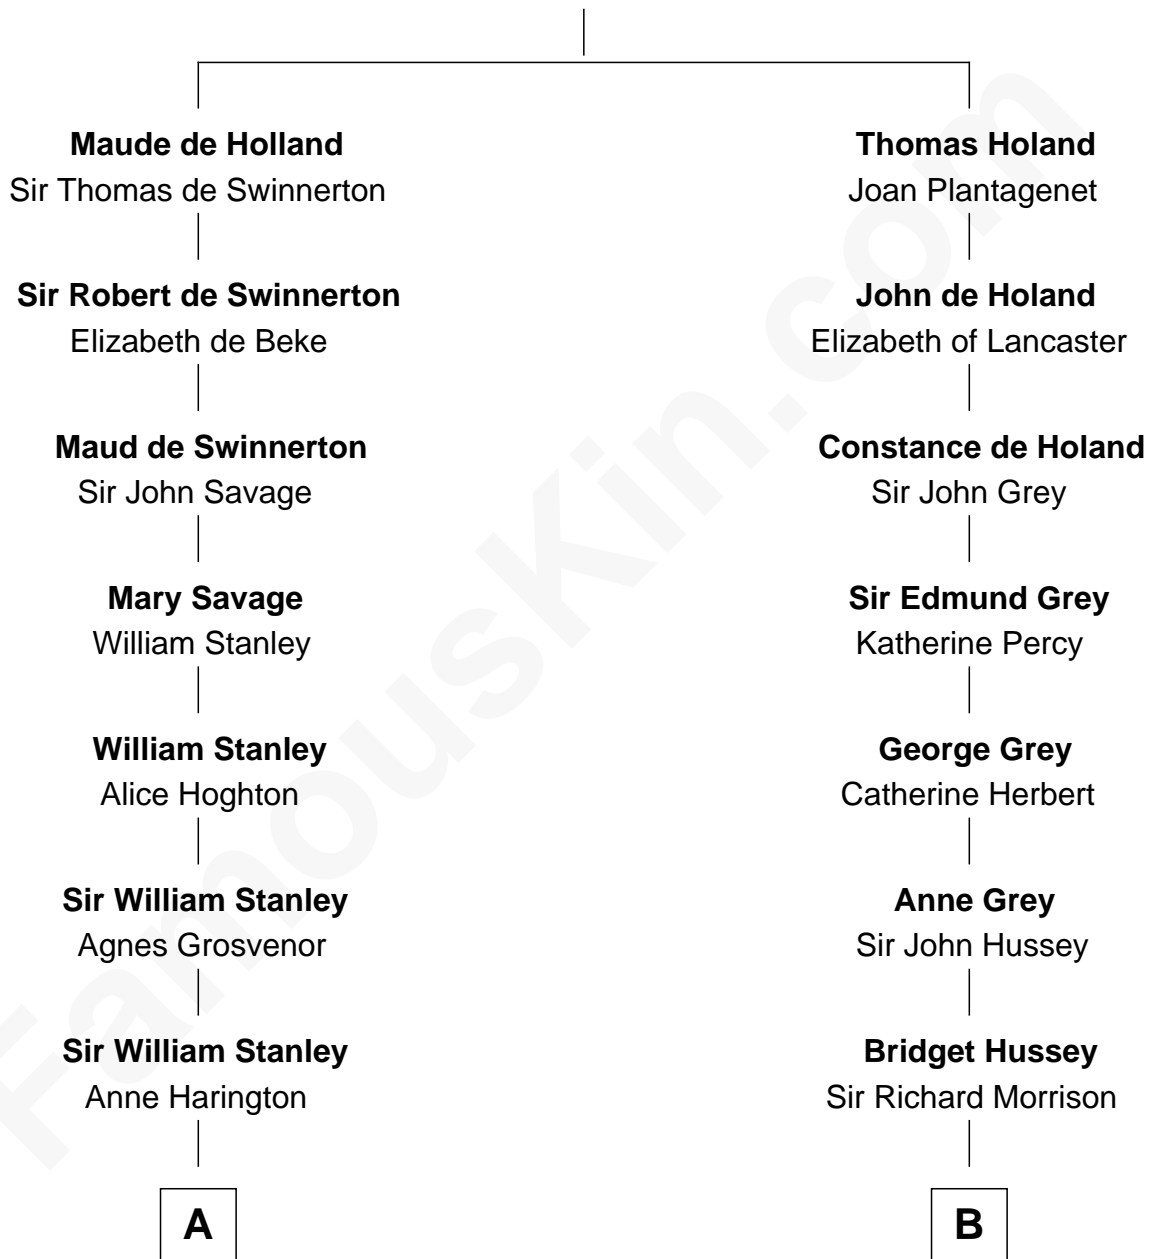

FamousKin.com

Relationship Chart of

Richard Henry Lee

Signer of the Declaration of Independence

12th cousin 1 time removed of

George Clinton

4th U.S. Vice President

Sir Robert de Holland

Maude la Zouche

A

Peter Stanley
Cecily Tarleton

Anne Stanley
Edward Sutton

Anne Sutton
Richard Eltonhead

Alice Eltonhead
Henry Corbin

Laetitia Corbin
Richard Lee

Gov. Thomas Lee
Hannah Ludwell