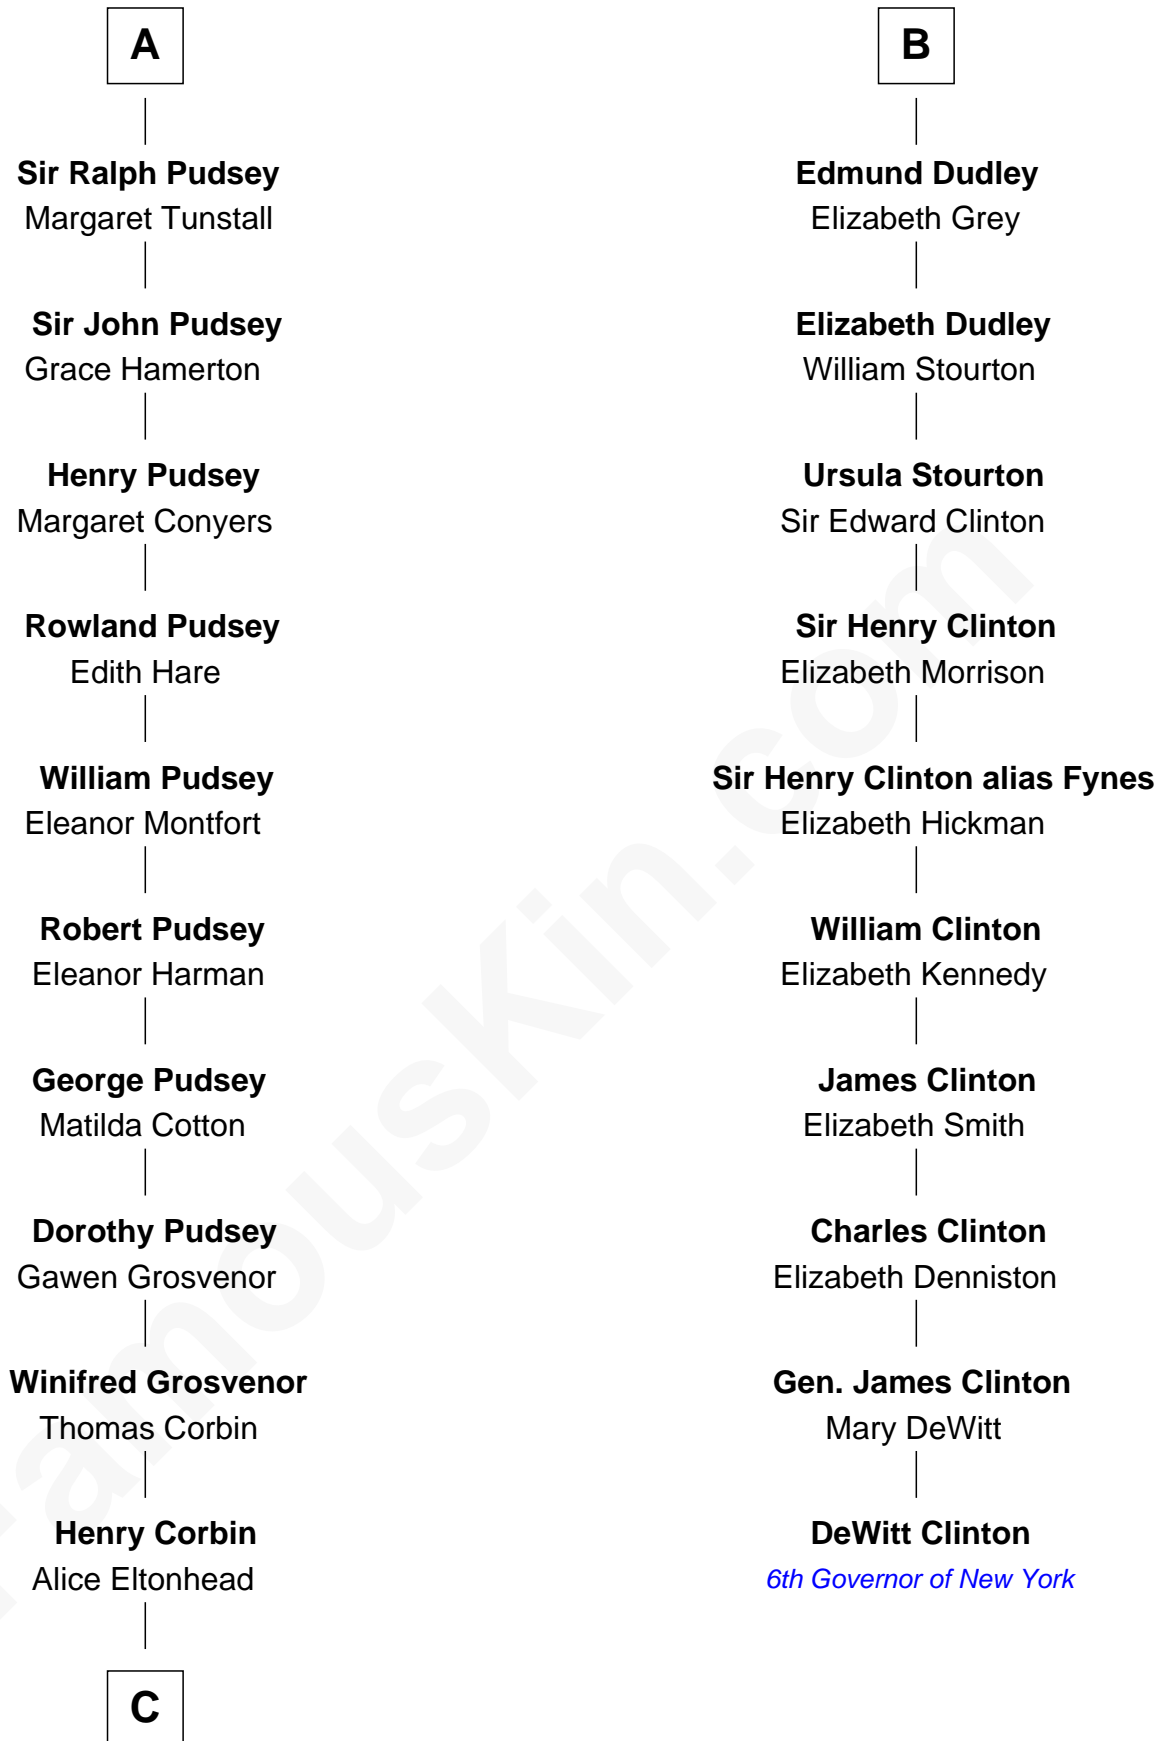

FamousKin.com

Relationship Chart of

Richard Henry Lee

Signer of the Declaration of Independence

16th cousin 3 times removed of

DeWitt Clinton

6th Governor of New York

C

—
Laetitia Corbin

Richard Lee

—
Gov. Thomas Lee

Hannah Ludwell

—
Richard Henry Lee

Signer of Declaration of Independence

FamousKin.com