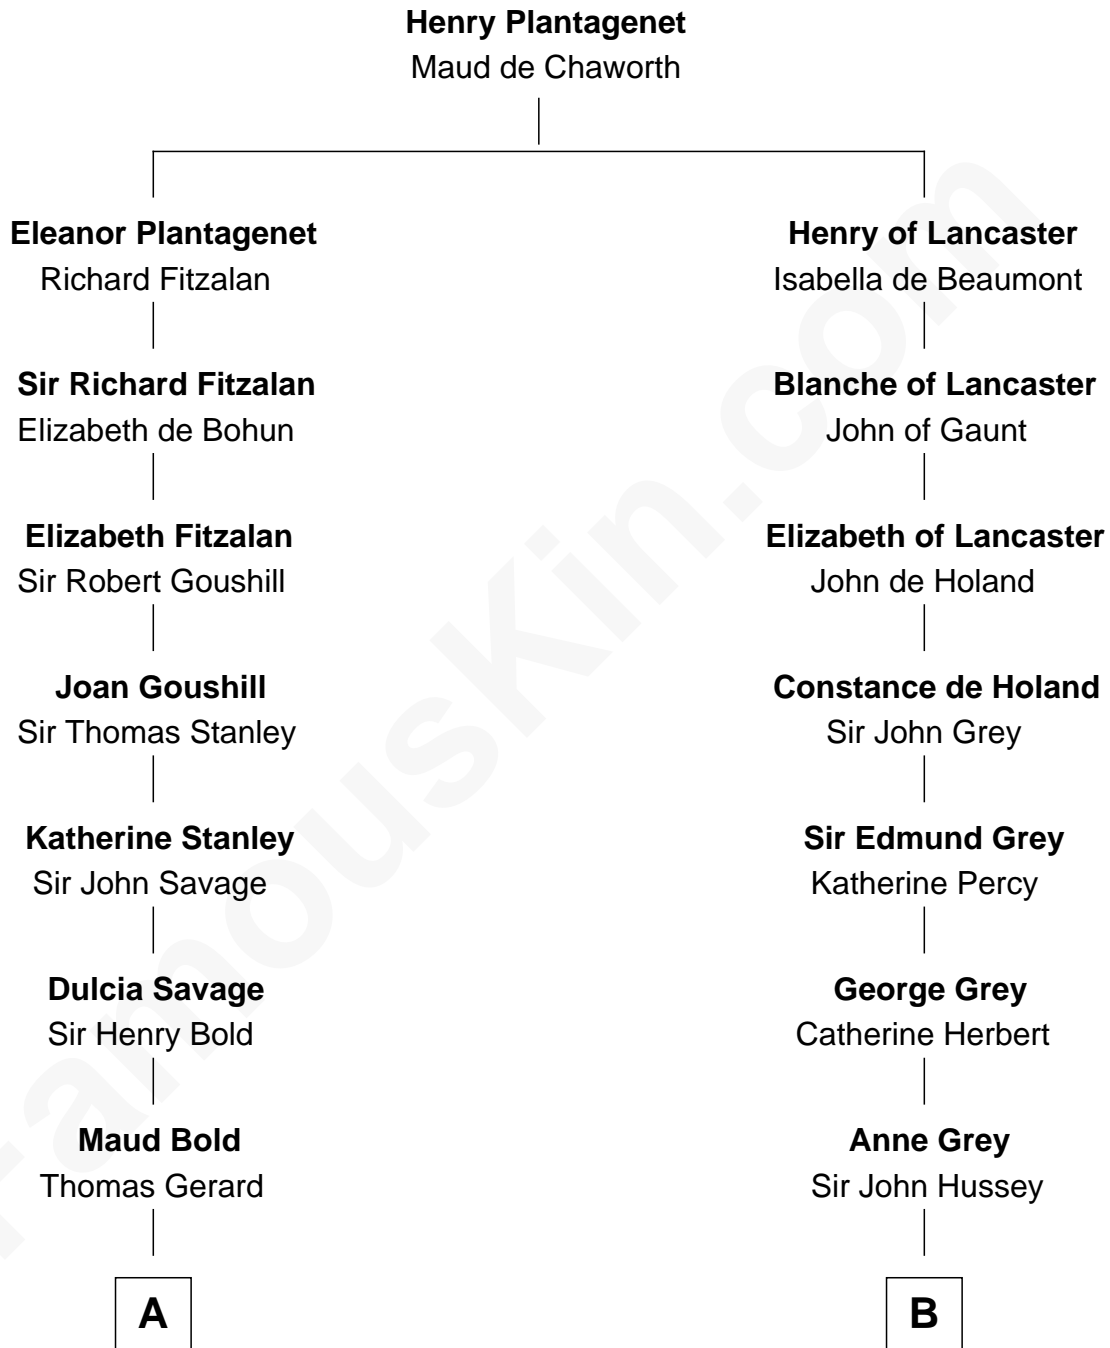

## Relationship Chart of

### Richard Henry Lee

*Signer of the Declaration of Independence*

13th cousin 1 time removed of

**DeWitt Clinton**

*6th Governor of New York*

**A**

**Jennet Gerard**  
Richard Eltonhead

**William Eltonhead**  
Anne Bowers