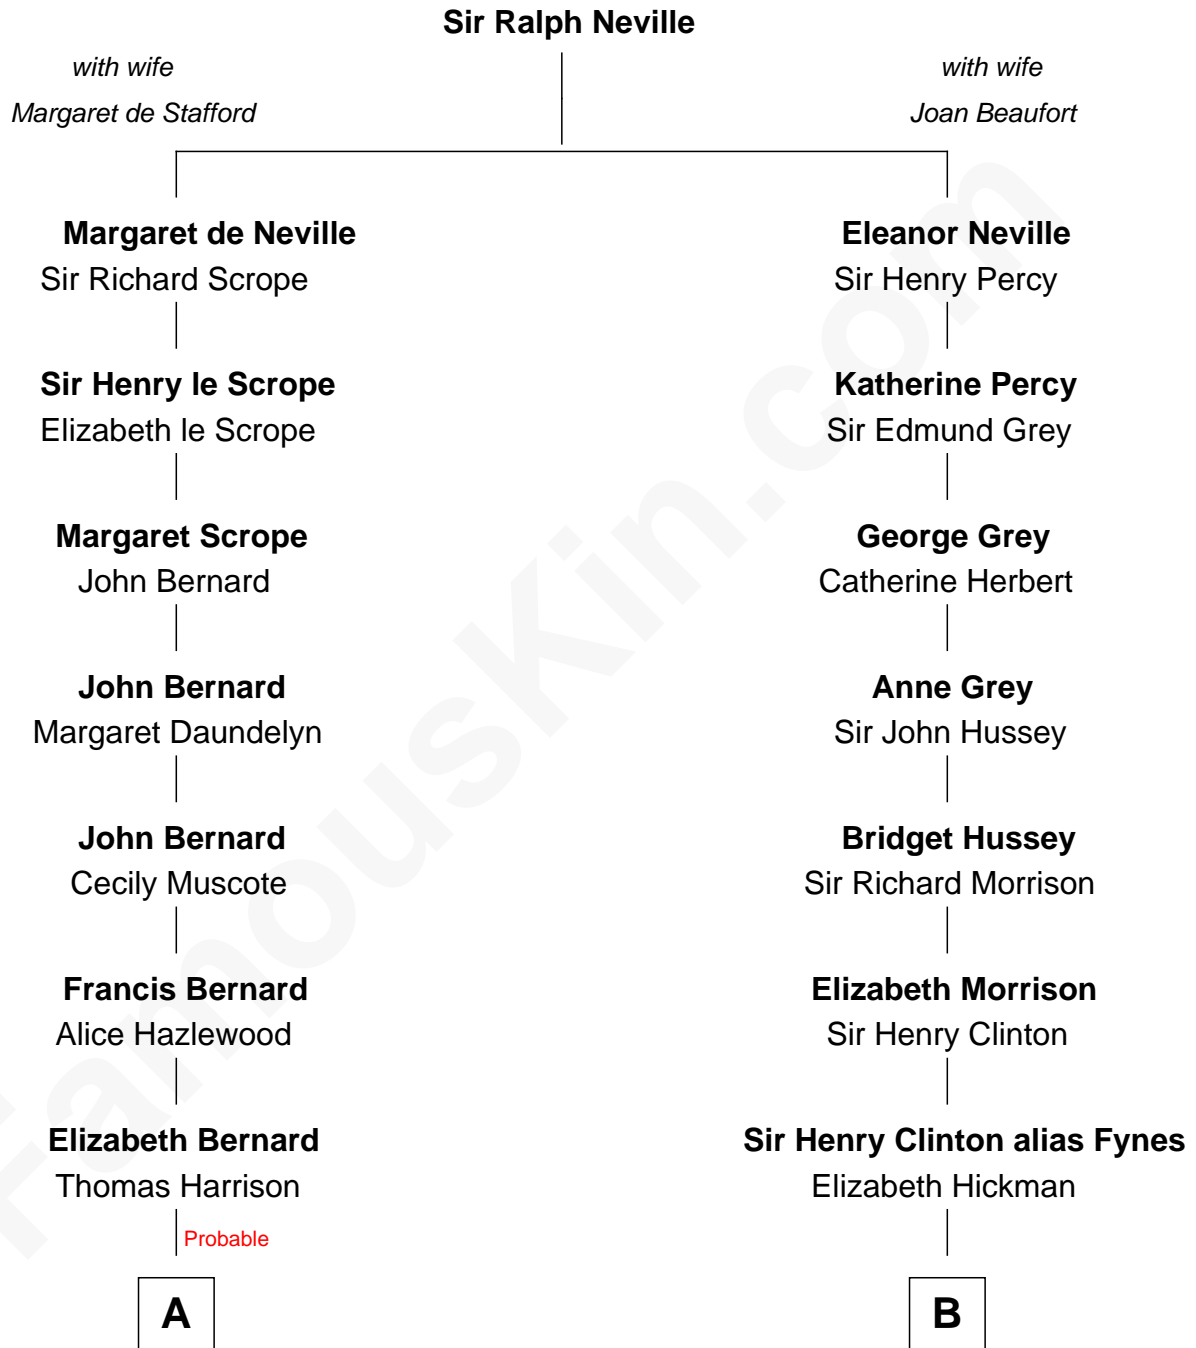

## Relationship Chart of

### Richard Henry Lee

*Signer of the Declaration of Independence*

11th cousin of

### DeWitt Clinton

*6th Governor of New York*

**A**

**Benjamin Harrison**

Mary - - - - -

**Benjamin Harrison**

Hannah Churchill

**Hannah Harrison**