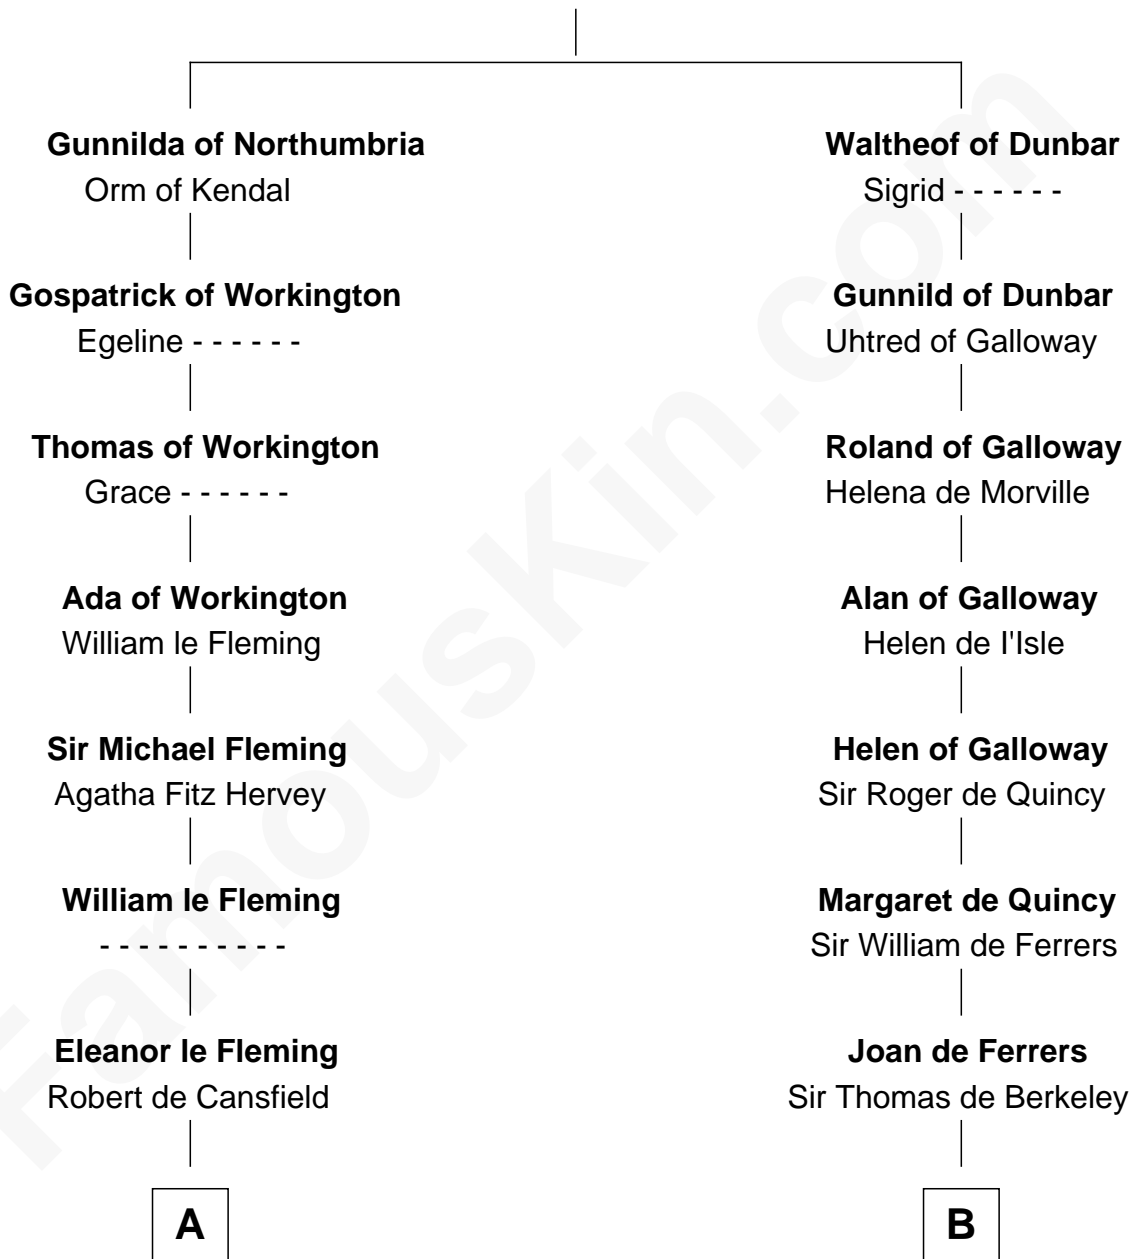

Gospatric I of Northumbria