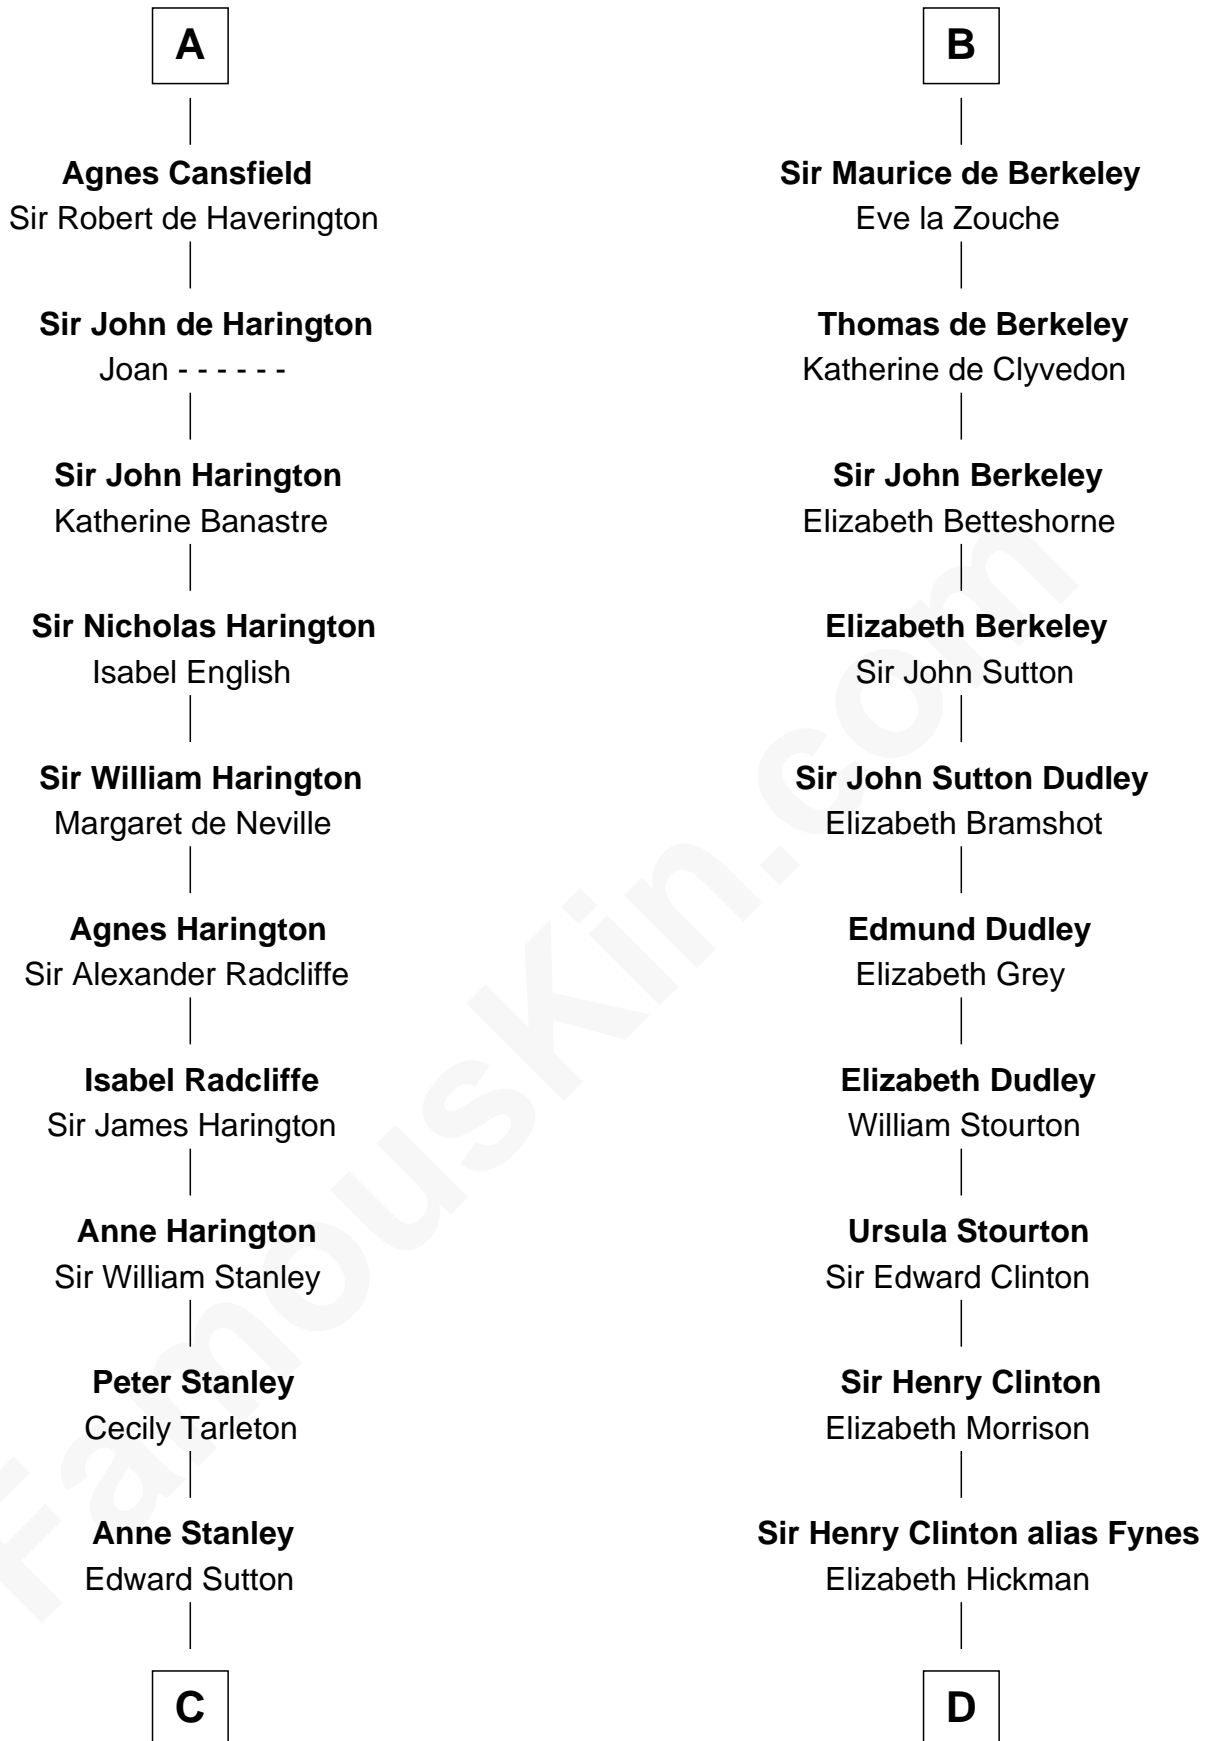

### Richard Henry Lee

*Signer of the Declaration of Independence*

21st cousin of

### DeWitt Clinton

*6th Governor of New York*

### Gospatric I of Northumbria

-----

**C**

**Anne Sutton**  
Richard Eltonhead

**Alice Eltonhead**  
Henry Corbin

**Laetitia Corbin**  
Richard Lee

**Gov. Thomas Lee**  
Hannah Ludwell

**Richard Henry Lee**  
*Signer of Declaration of Independence*