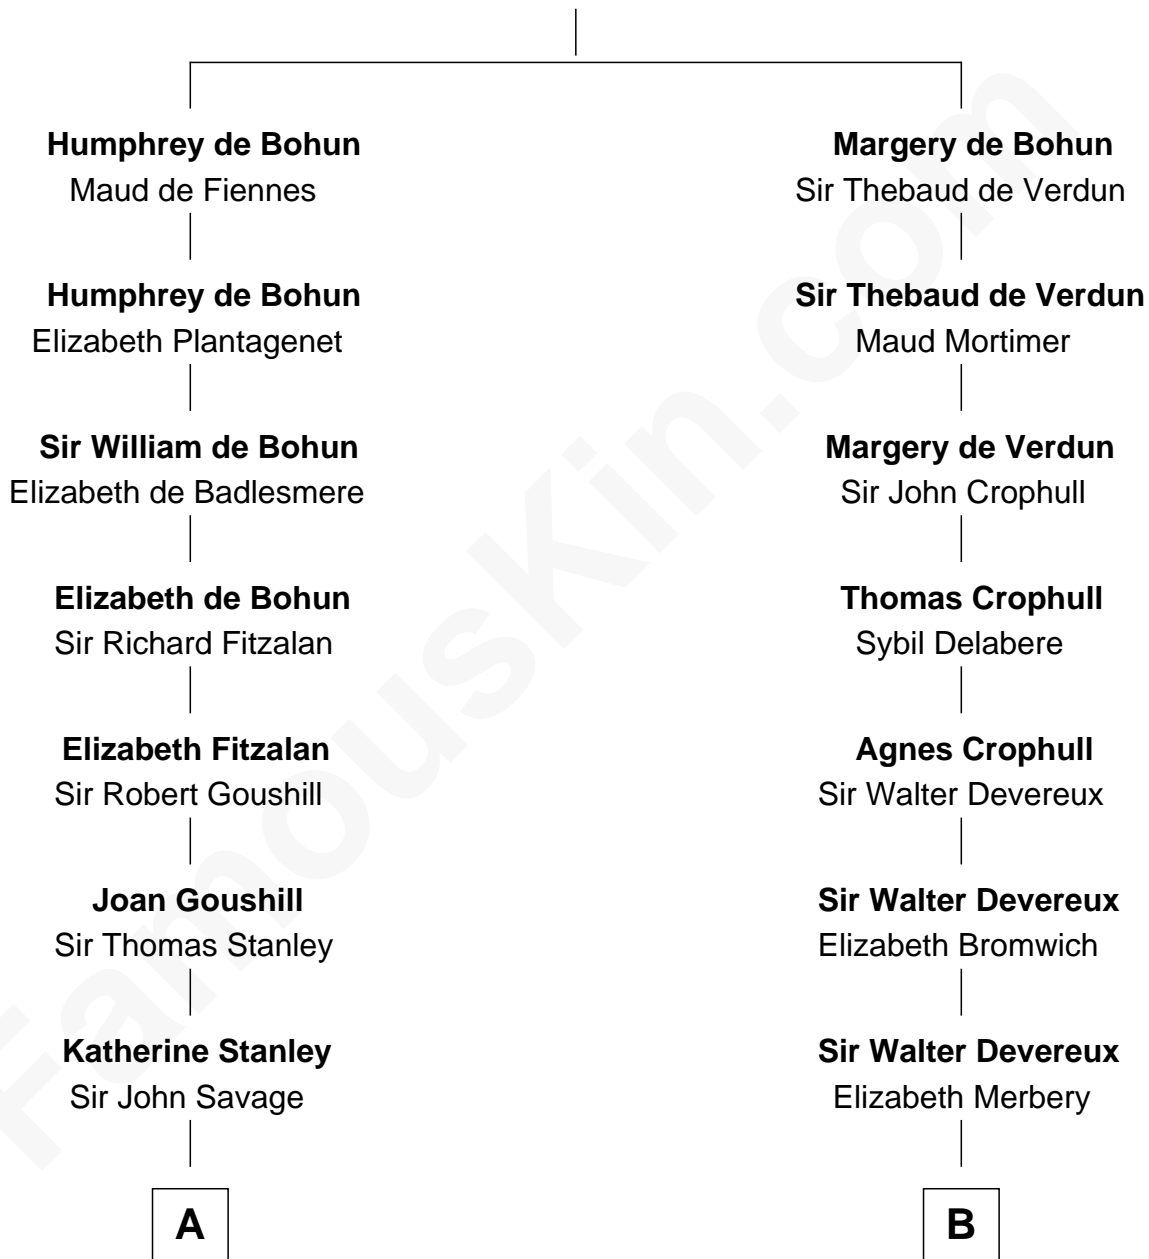

FamousKin.com

Relationship Chart of

Richard Henry Lee

Signer of the Declaration of Independence

15th cousin 2 times removed of

DeWitt Clinton

6th Governor of New York

Sir Humphrey de Bohun

Eleanor de Braiose

A

Dulcia Savage
Sir Henry Bold

Maud Bold
Thomas Gerard

Jennet Gerard
Richard Eltonhead

William Eltonhead
Anne Bowers

Richard Eltonhead
Anne Sutton

Alice Eltonhead
Henry Corbin

Laetitia Corbin
Richard Lee

Gov. Thomas Lee
Hannah Ludwell

Richard Henry Lee

Signer of Declaration of Independence

B

Anne Devereux
William Herbert

Catherine Herbert
George Grey

Anne Grey
Sir John Hussey