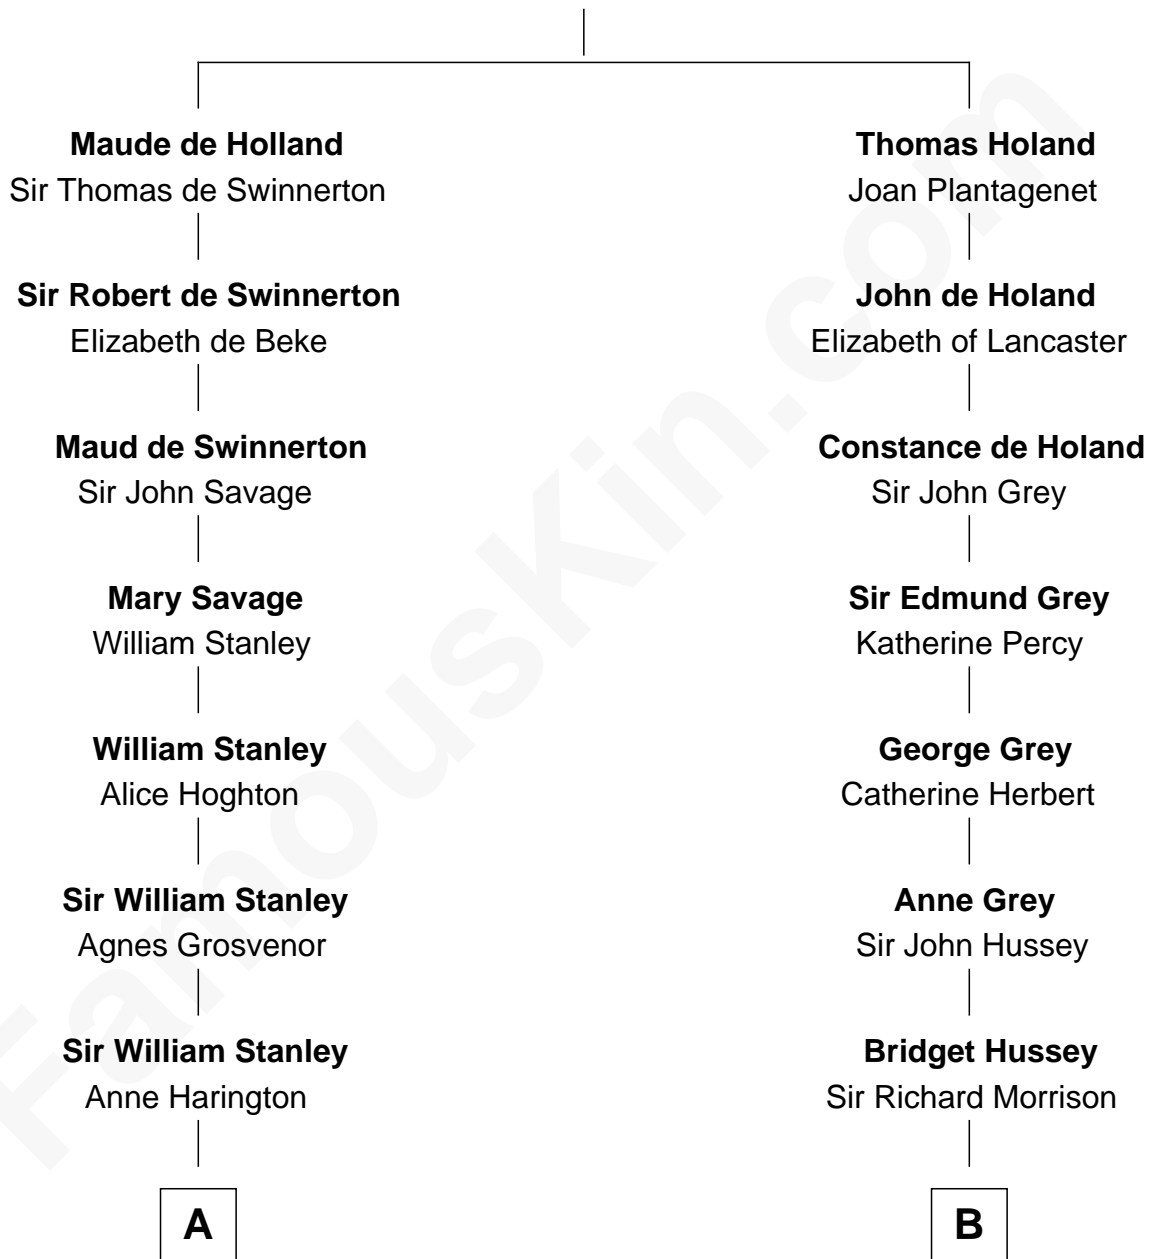

## Relationship Chart of

### Richard Henry Lee

*Signer of the Declaration of Independence*

13th cousin of

### DeWitt Clinton

*6th Governor of New York*

**Sir Robert de Holland**

Maude la Zouche

**A**

**Peter Stanley**  
Cecily Tarleton

**Anne Stanley**  
Edward Sutton

**Anne Sutton**  
Richard Eltonhead