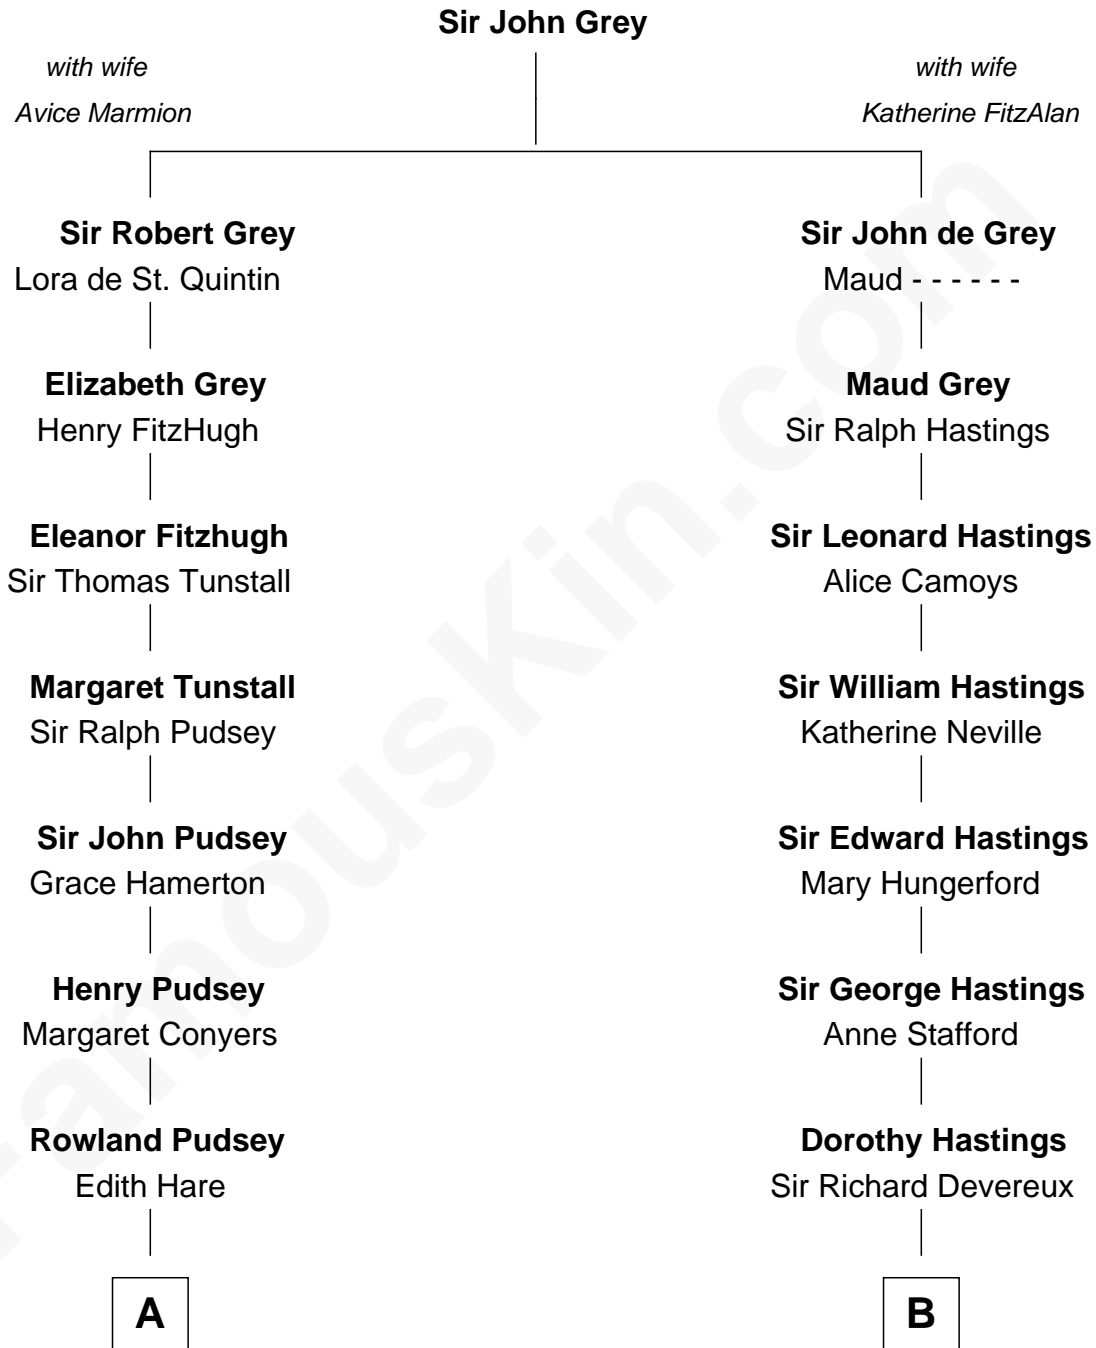

FamousKin.com

Relationship Chart of

Richard Henry Lee

Signer of the Declaration of Independence

15th cousin of

Lt. Gen. James Brudenell

Leader of the "Charge of the Light Brigade"

A

William Pudsey
Eleanor Montfort

Robert Pudsey
Eleanor Harman

George Pudsey
Matilda Cotton

Dorothy Pudsey
Gawen Grosvenor

Winifred Grosvenor
Thomas Corbin

Henry Corbin
Alice Eltonhead

Laetitia Corbin
Richard Lee