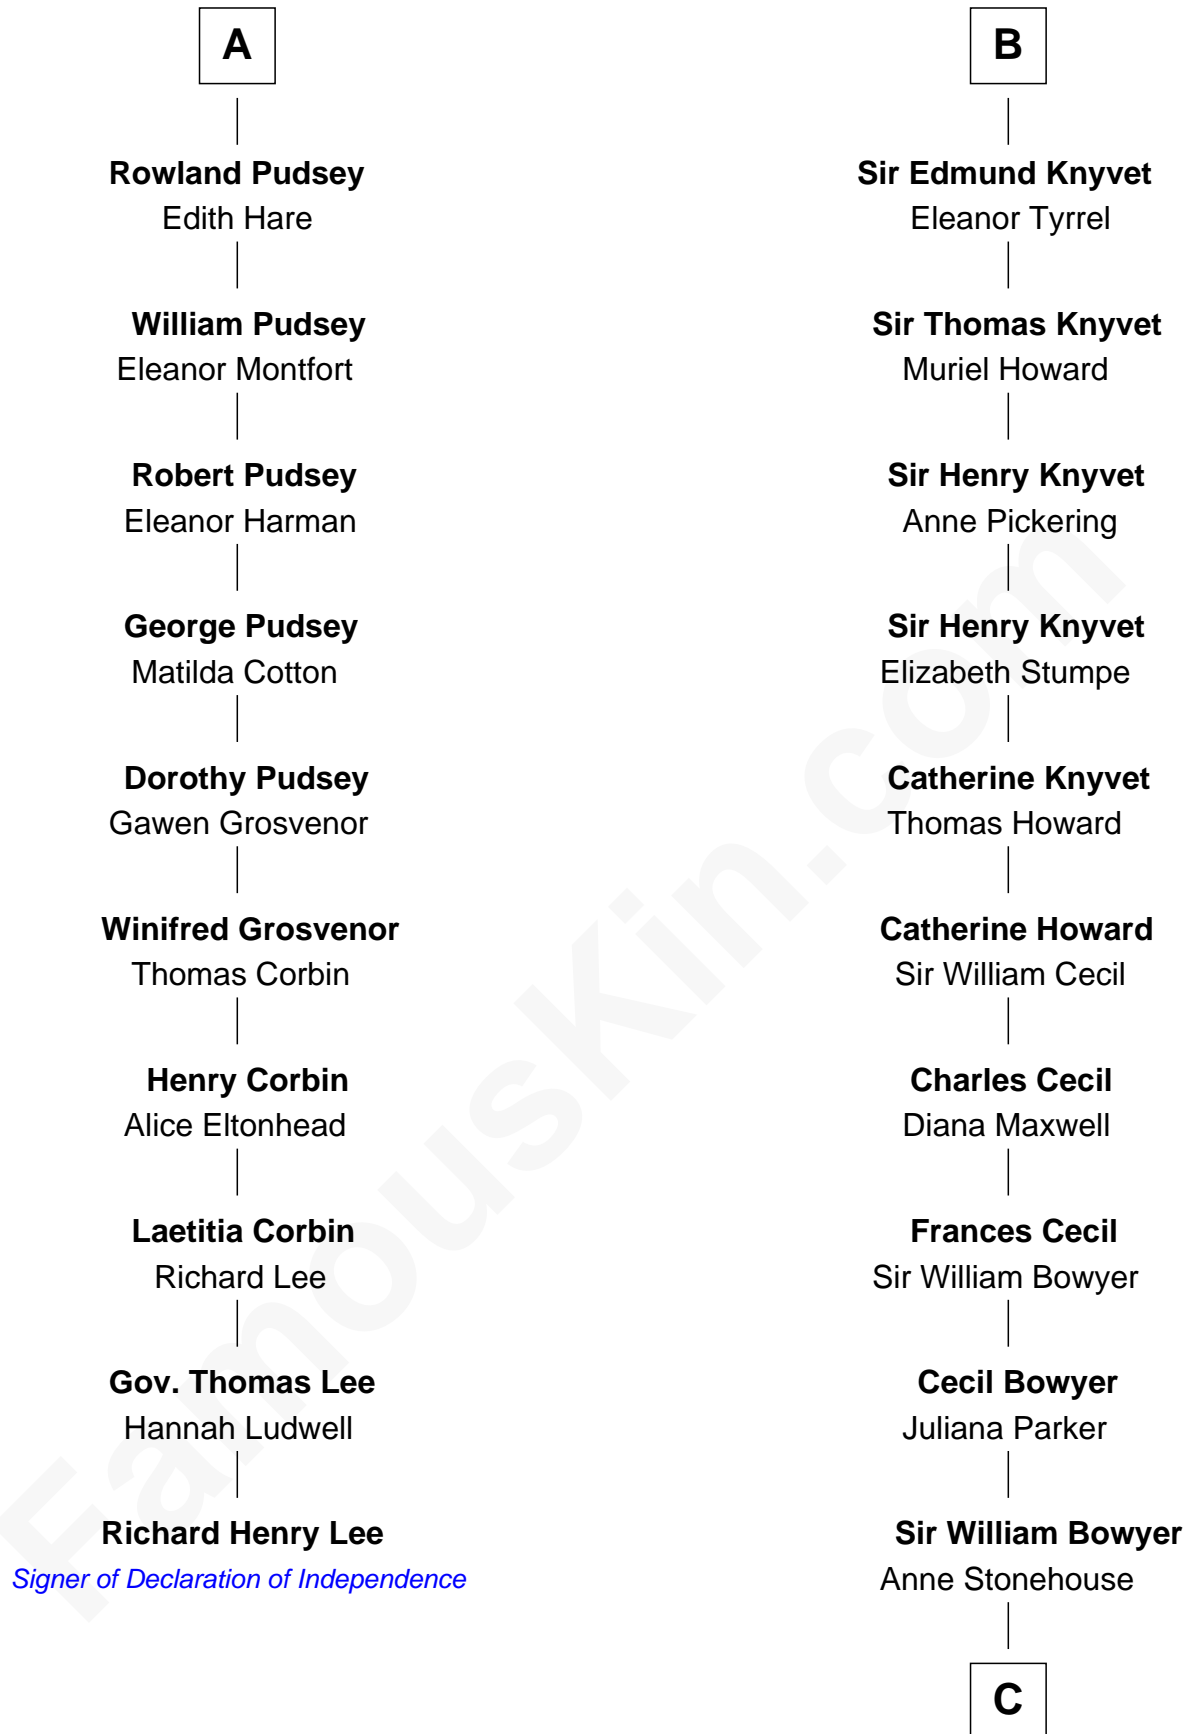

FamousKin.com

Relationship Chart of

Richard Henry Lee

Signer of the Declaration of Independence

16th cousin 3 times removed of

Lt. Gen. James Brudenell

Leader of the "Charge of the Light Brigade"

Sir John Marmion

Maud de Furnival

C

Penelope Bowyer
George John Cooke

Penelope Anne Cooke
Robert Brudenell

Lt. Gen. James Brudenell
Charge of the Light Brigade Leader

FamousKin.com