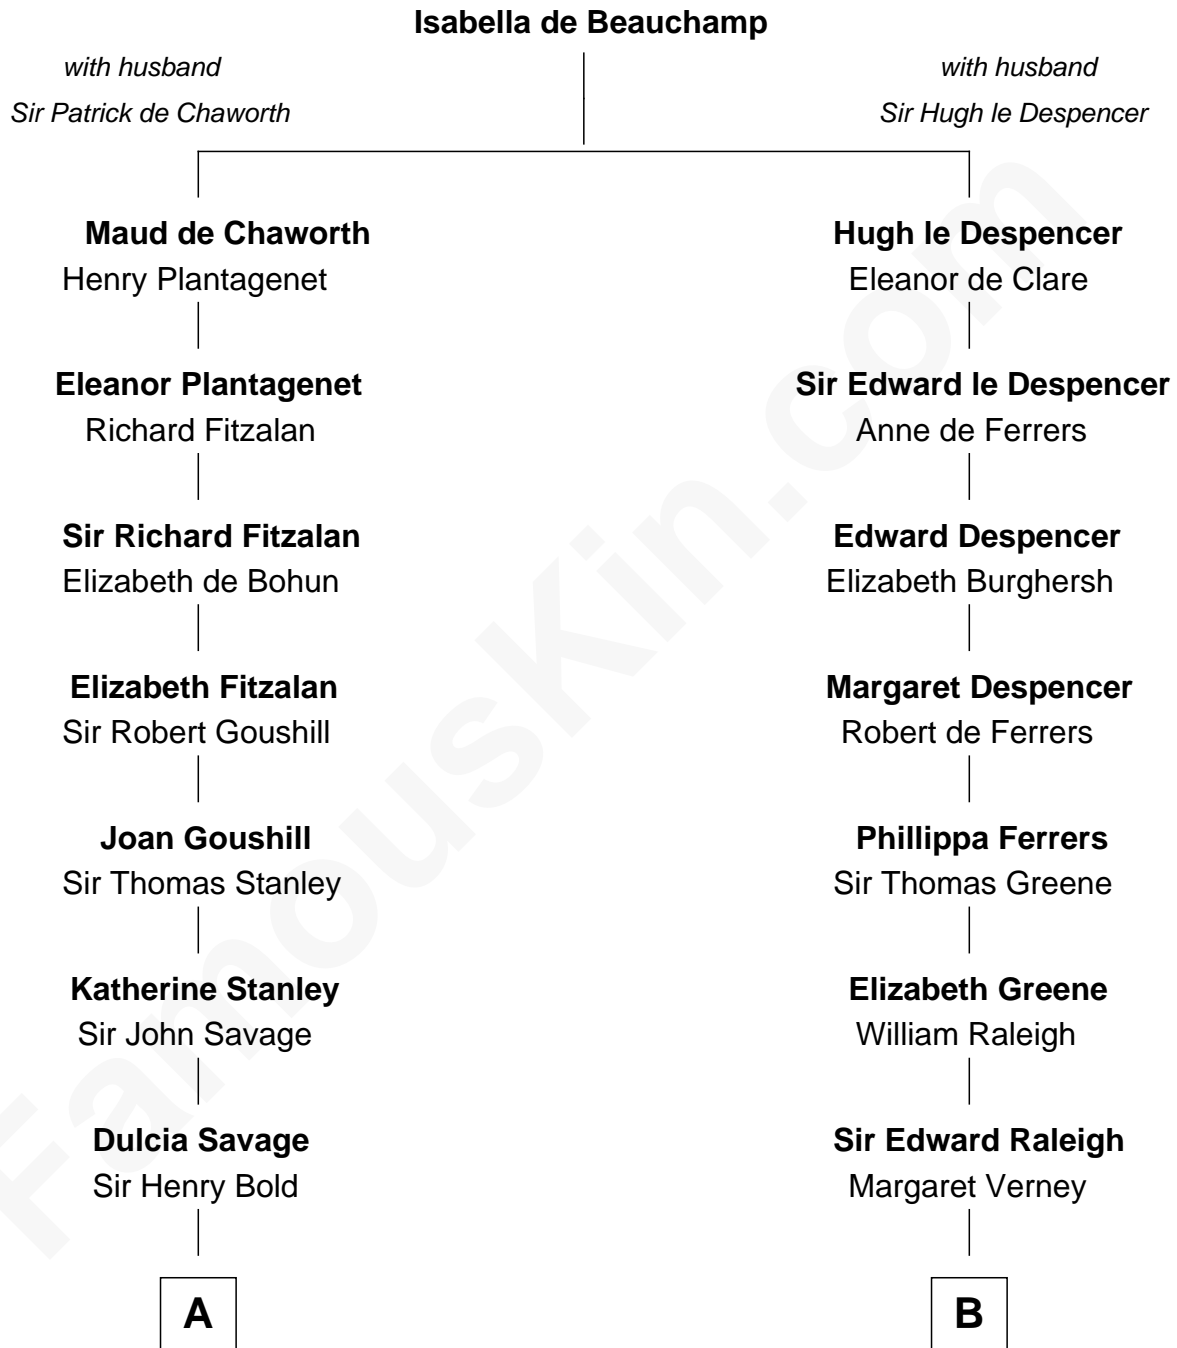

FamousKin.com

Relationship Chart of

Richard Henry Lee

Signer of the Declaration of Independence

13th cousin 1 time removed of

Jonathan Swift

Author of Gulliver's Travels

A