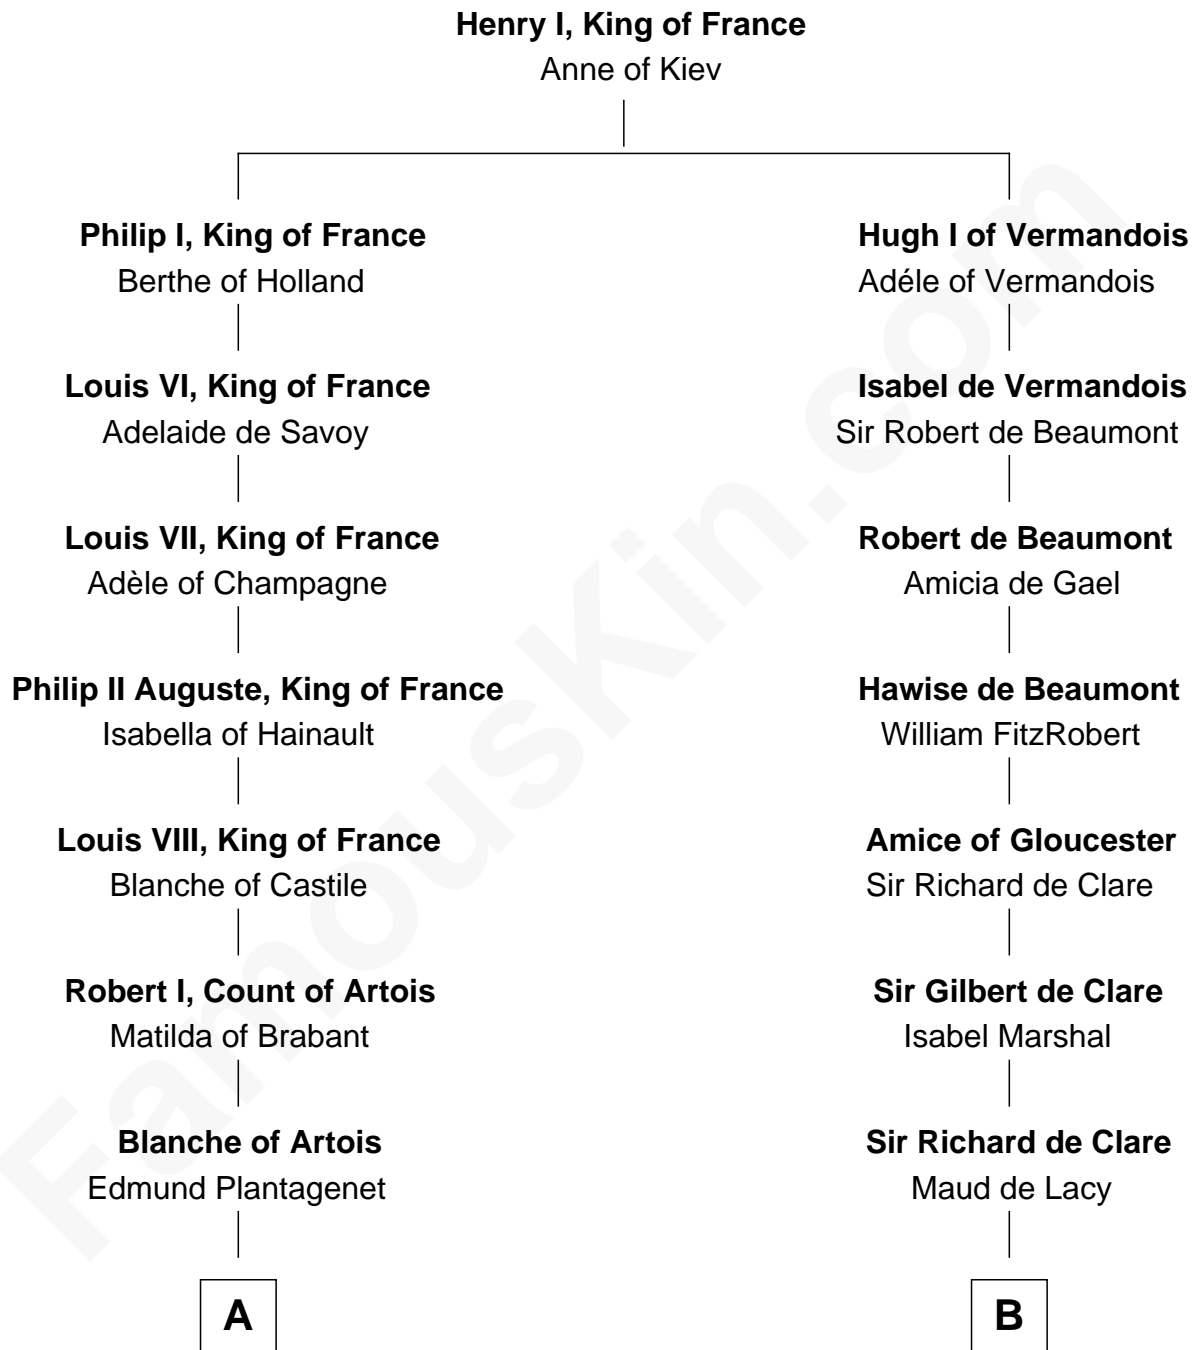

FamousKin.com

Relationship Chart of

Richard Henry Lee

Signer of the Declaration of Independence

21st cousin of

Jonathan Swift

Author of Gulliver's Travels

C

Richard Eltonhead

Anne Sutton

Alice Eltonhead

Henry Corbin

Laetitia Corbin

Richard Lee

Gov. Thomas Lee

Hannah Ludwell