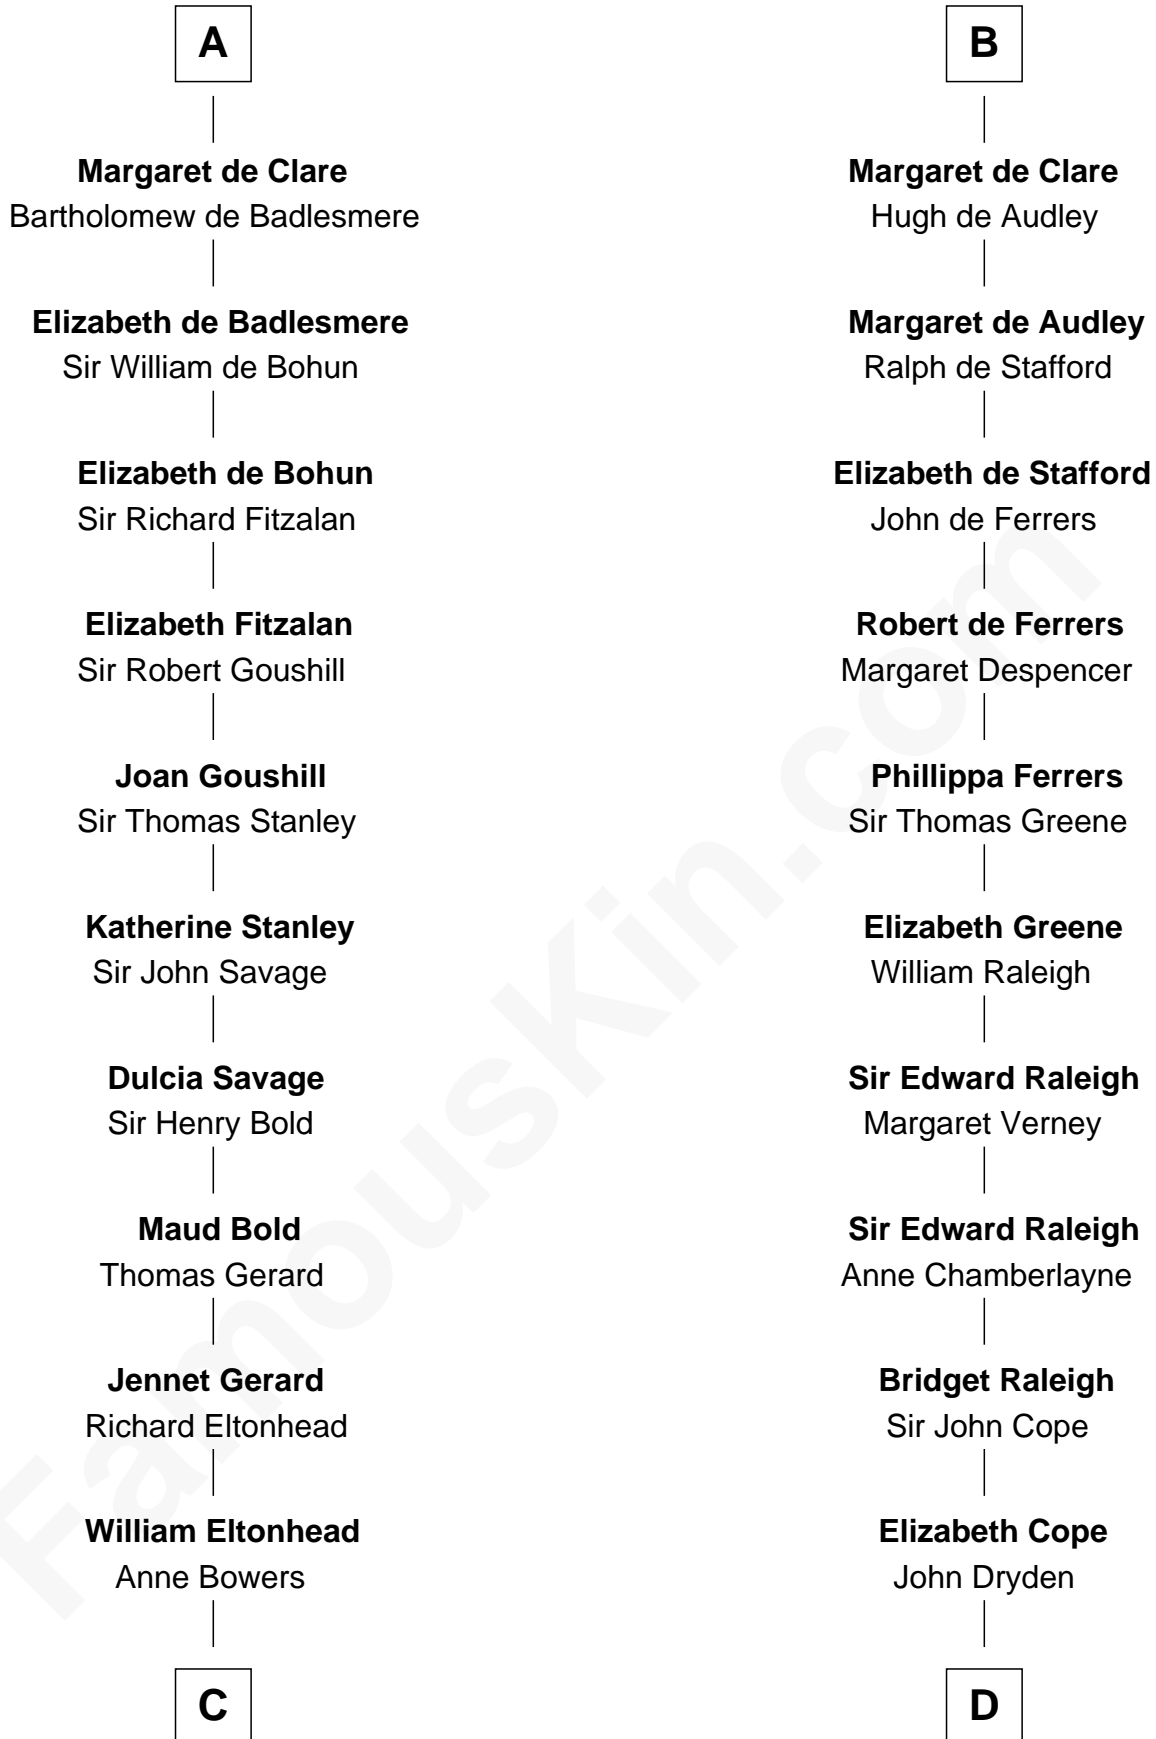

FamousKin.com

Relationship Chart of

Richard Henry Lee

Signer of the Declaration of Independence

20th cousin 1 time removed of

Jonathan Swift

Author of Gulliver's Travels

C

Richard Eltonhead

Anne Sutton

Alice Eltonhead

Henry Corbin

Laetitia Corbin

Richard Lee

Gov. Thomas Lee

Hannah Ludwell