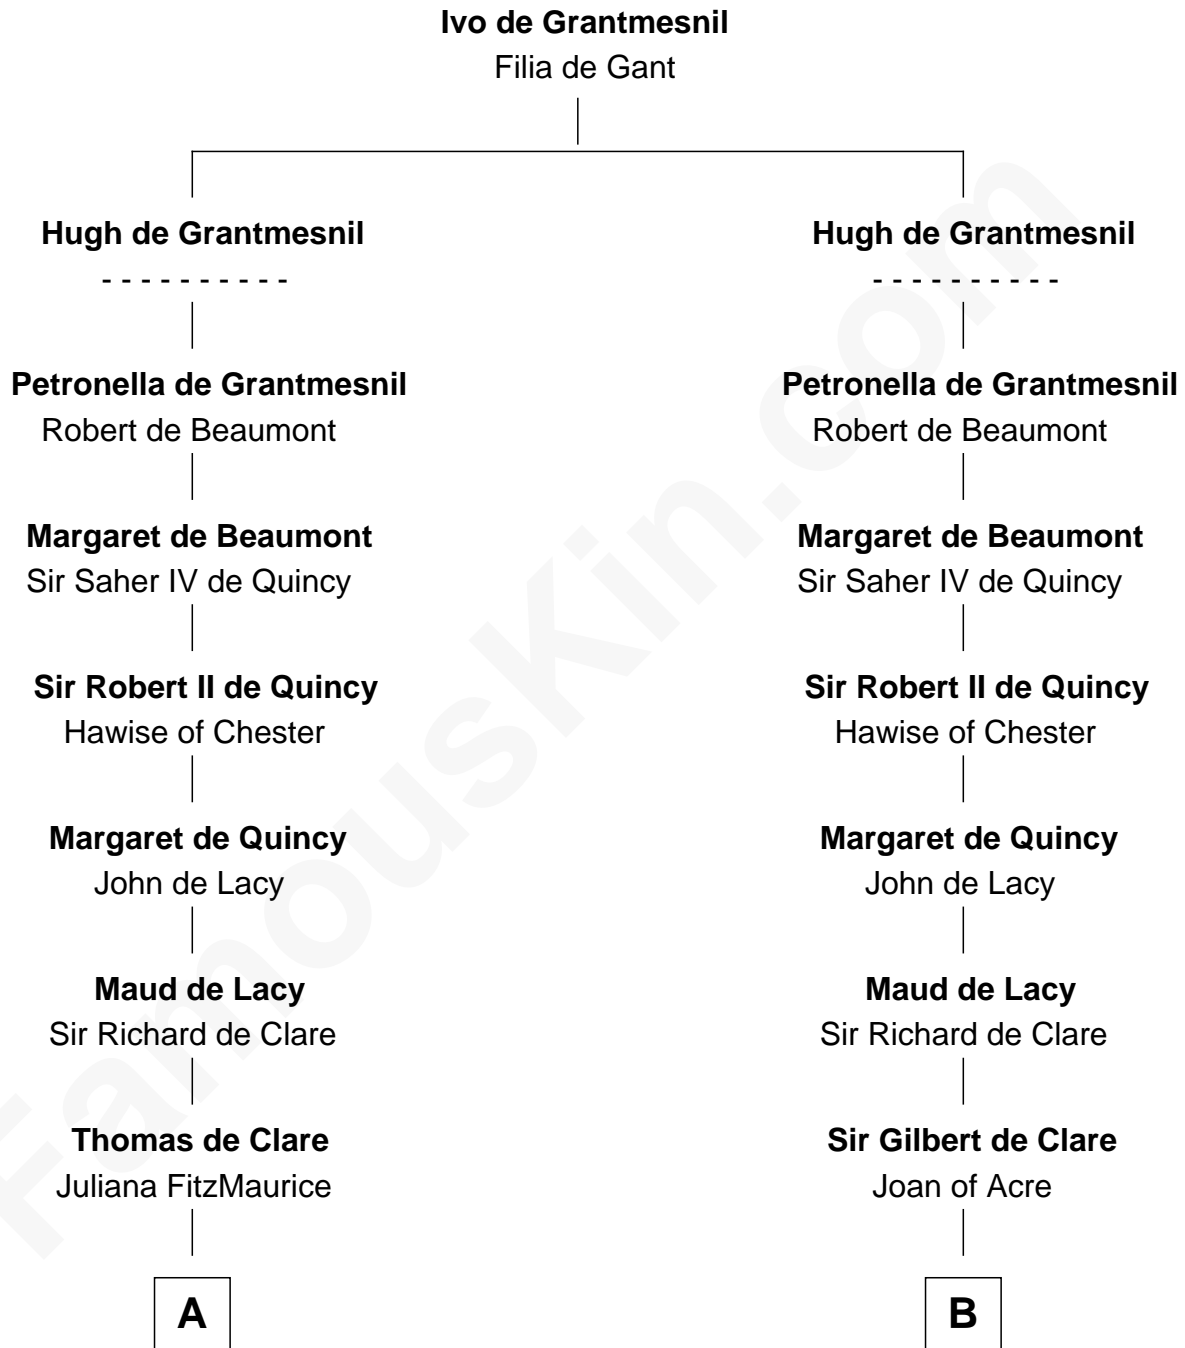

FamousKin.com

Relationship Chart of

Richard Henry Lee

Signer of the Declaration of Independence

20th cousin 1 time removed of

Jonathan Swift

Author of Gulliver's Travels

C

Richard Eltonhead

Anne Sutton

Alice Eltonhead

Henry Corbin

Laetitia Corbin

Richard Lee

Gov. Thomas Lee

Hannah Ludwell