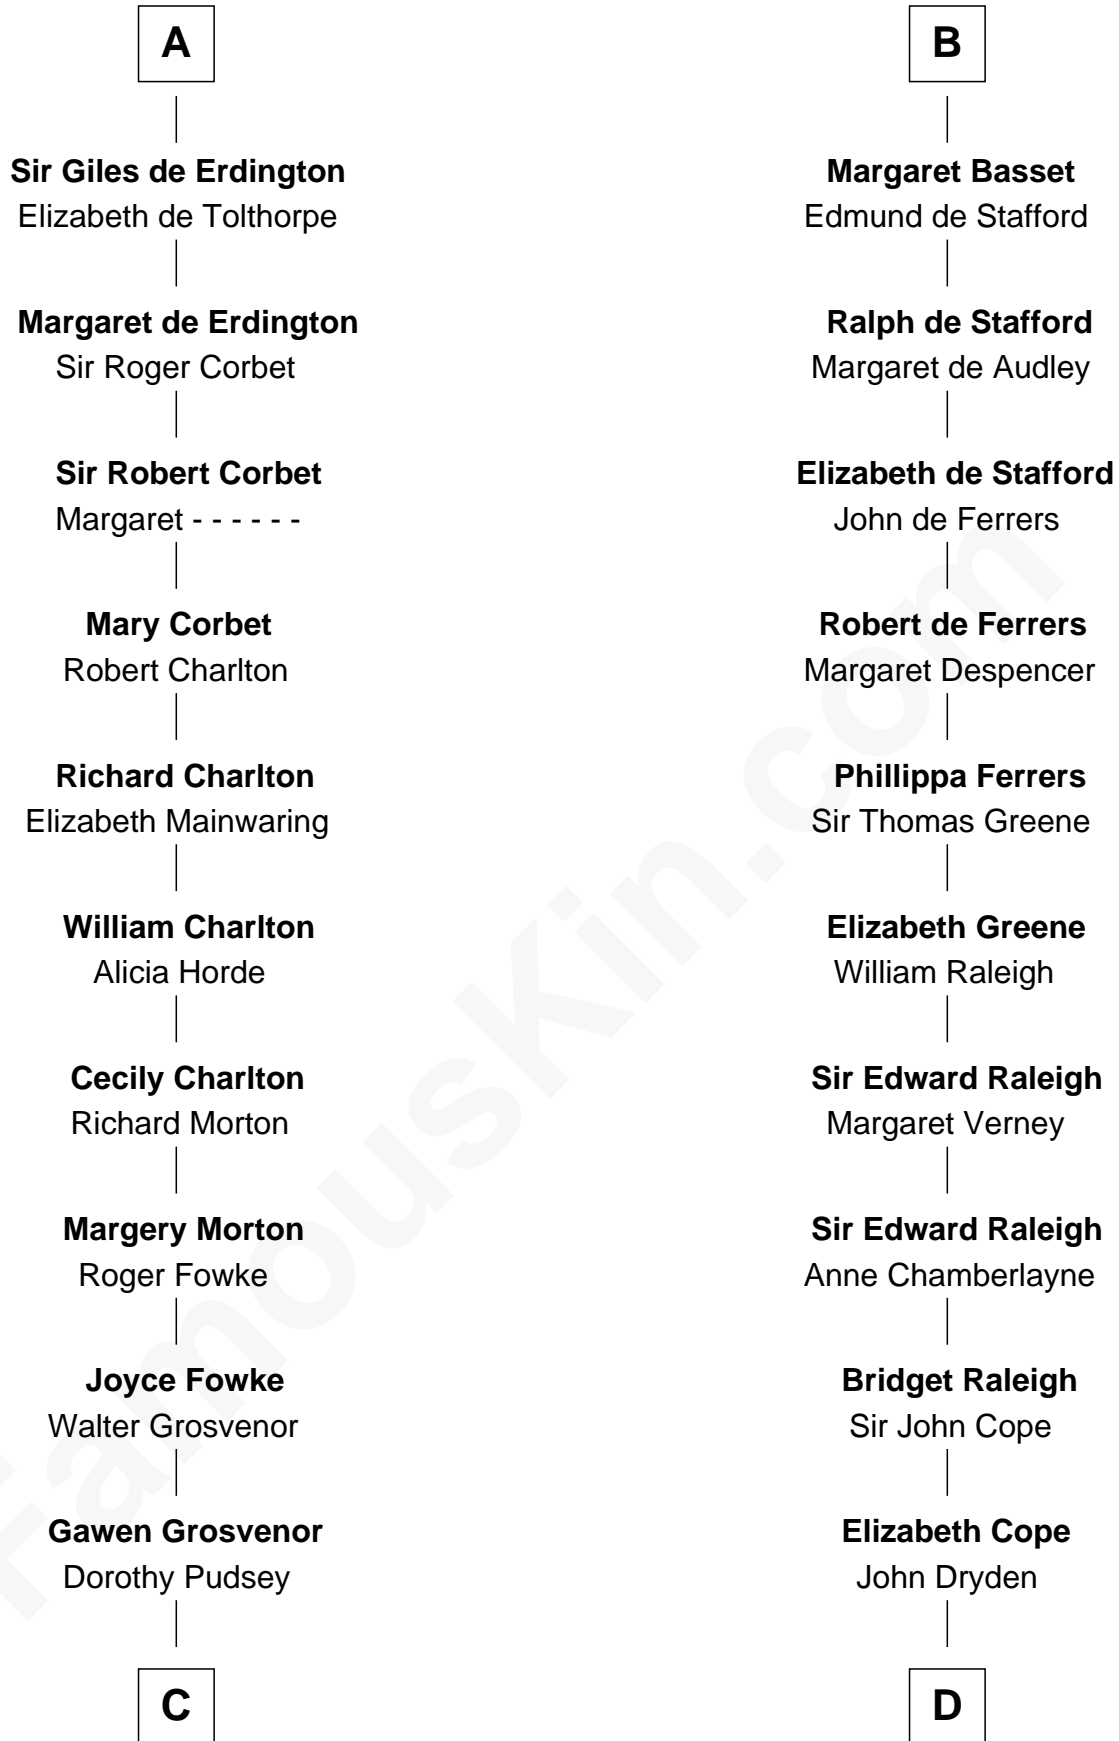

FamousKin.com

Relationship Chart of

Richard Henry Lee

Signer of the Declaration of Independence

20th cousin 1 time removed of

Jonathan Swift

Author of Gulliver's Travels

Roger le Bigod

Alice de Tosny

C

Winifred Grosvenor

Thomas Corbin

Henry Corbin

Alice Eltonhead

Laetitia Corbin

Richard Lee