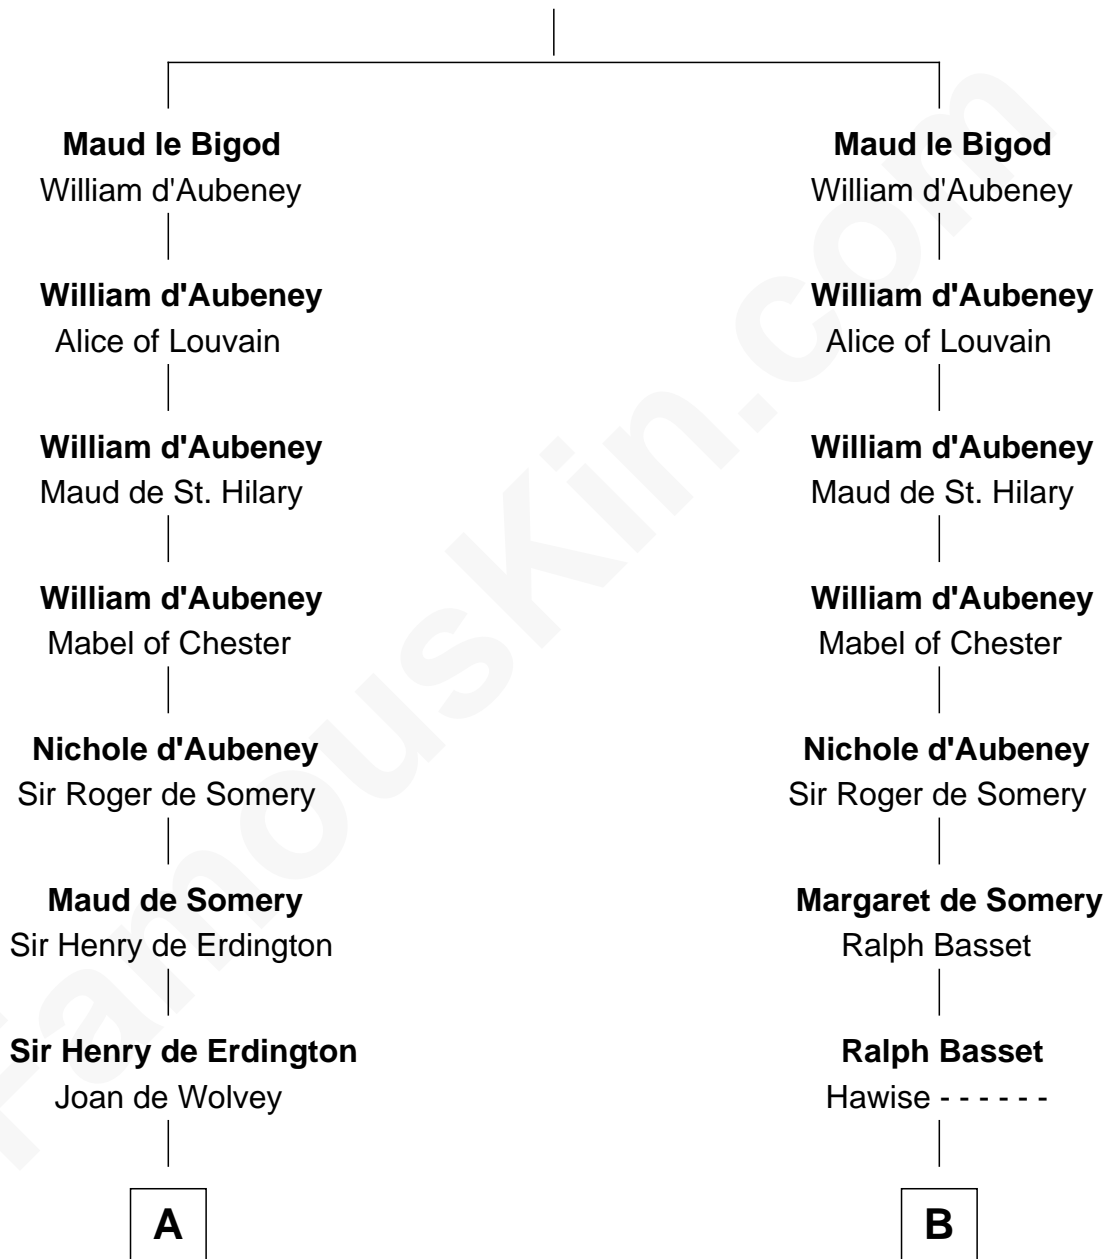

FamousKin.com

Relationship Chart of

Richard Henry Lee

Signer of the Declaration of Independence

20th cousin 1 time removed of

Jonathan Swift

Author of Gulliver's Travels

Roger le Bigod

Alice de Tosny

C

Winifred Grosvenor

Thomas Corbin

Henry Corbin

Alice Eltonhead

Laetitia Corbin

Richard Lee