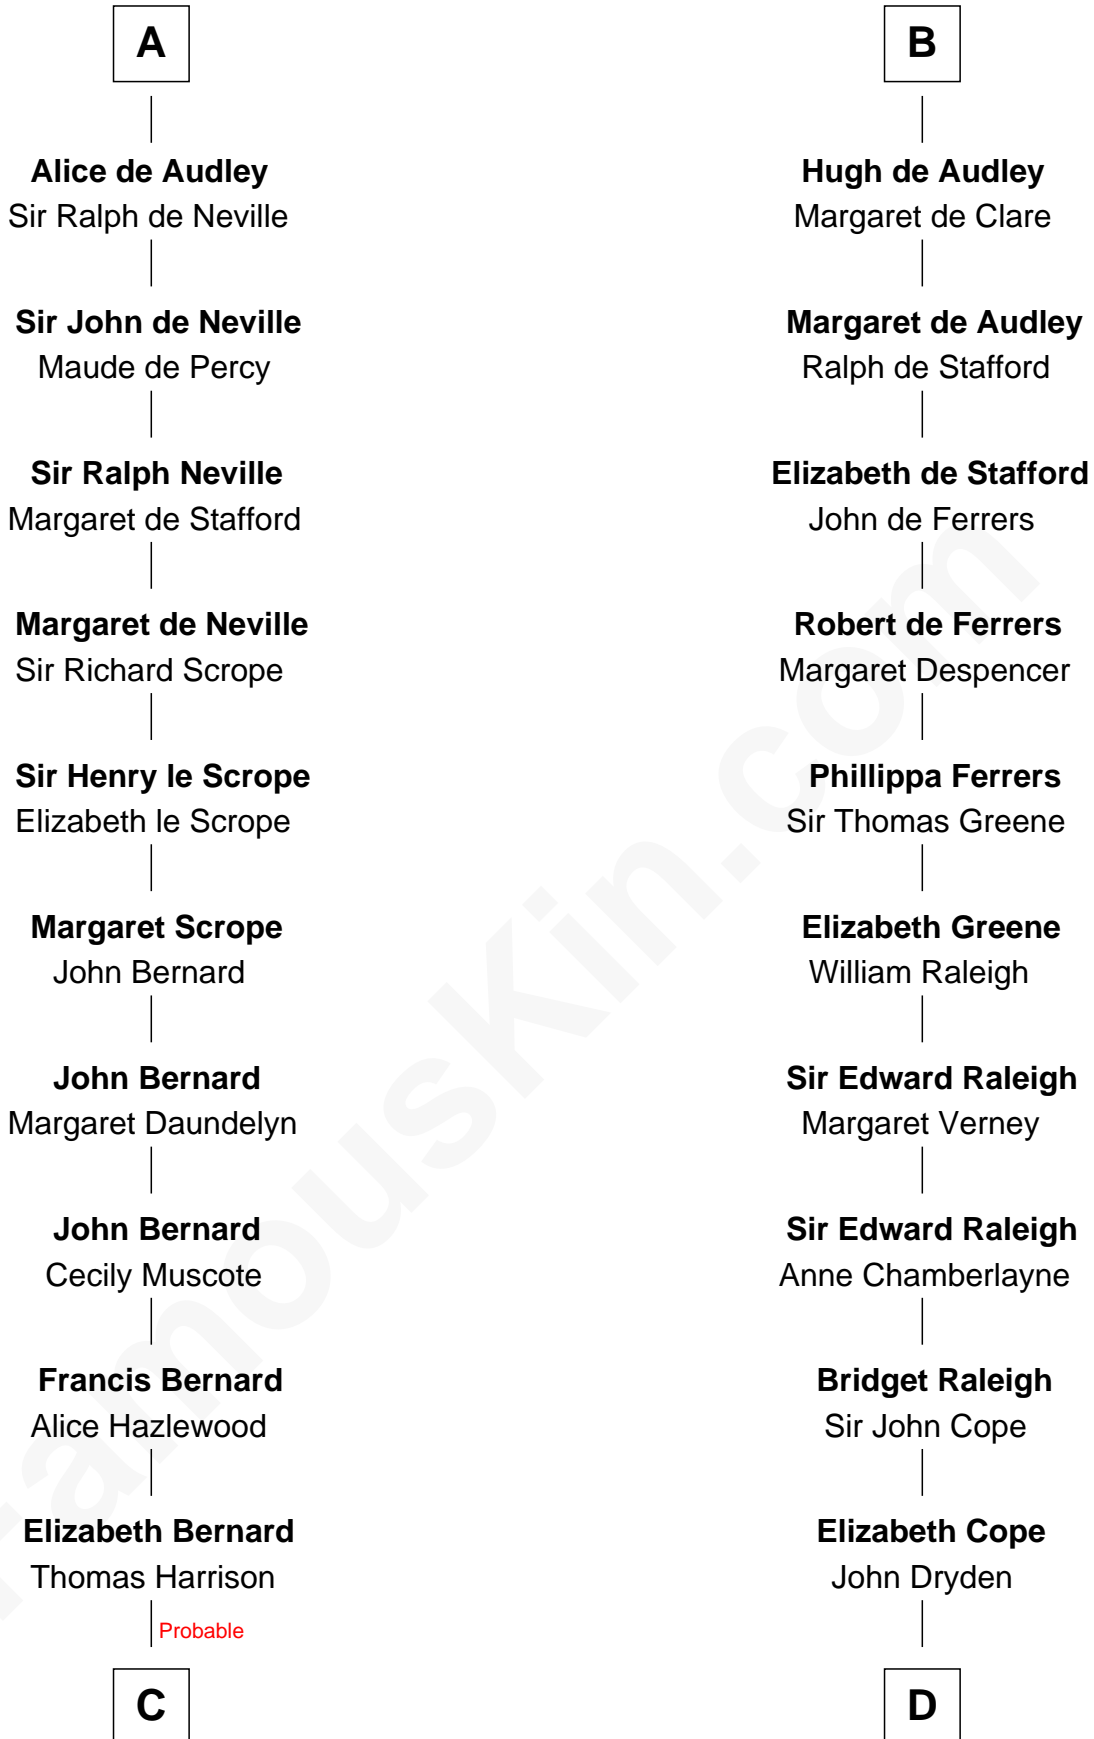

FamousKin.com

Relationship Chart of

Richard Henry Lee

Signer of the Declaration of Independence

19th cousin 2 times removed of

John Dryden

England's First Poet Laureate

Godfrey, Count of Namur

Sybil of Chateau-Porcien

C

Benjamin Harrison

Mary - - - - -

Benjamin Harrison

Hannah Churchill

Hannah Harrison

Philip Ludwell