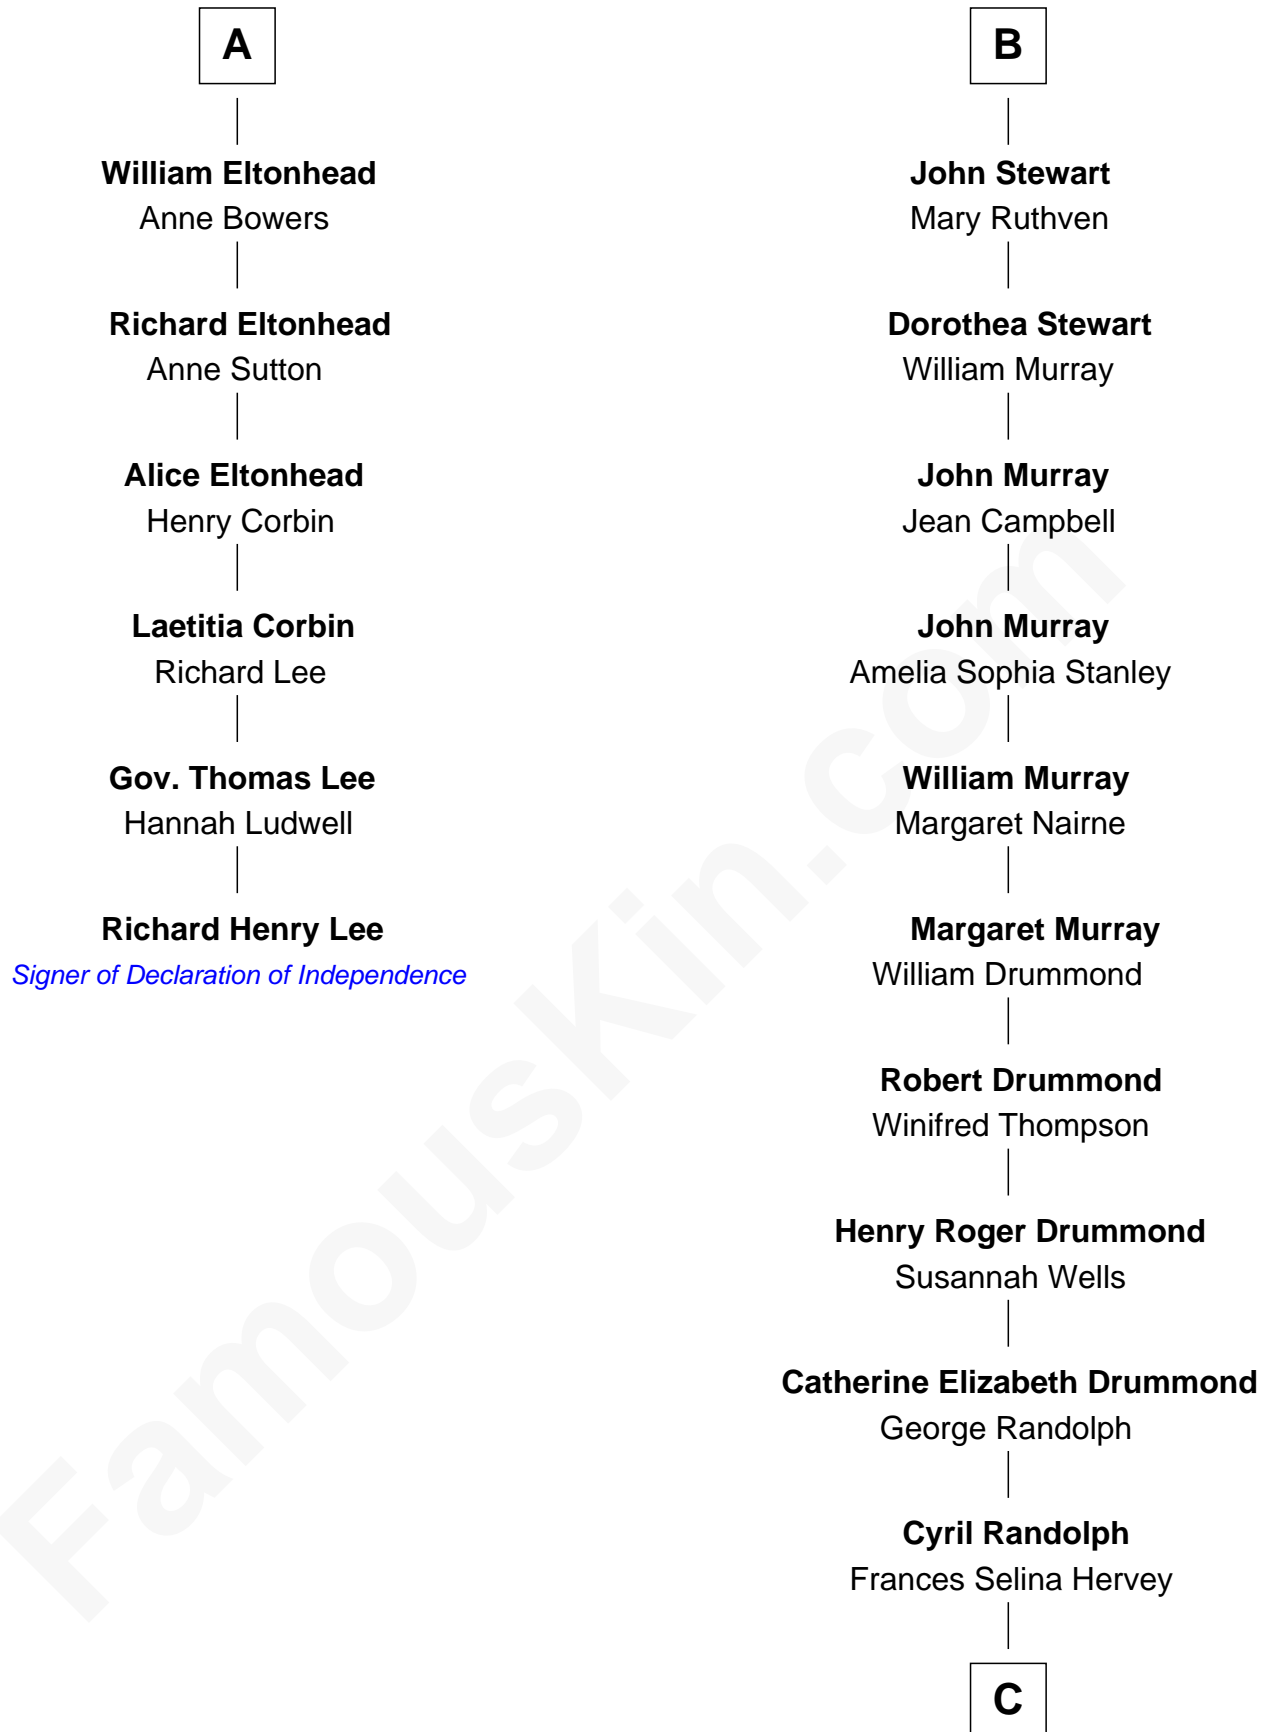

FamousKin.com

Relationship Chart of

Richard Henry Lee

Signer of the Declaration of Independence

12th cousin 8 times removed of

Hugh Grant
Movie Actor

C

Felton George Randolph