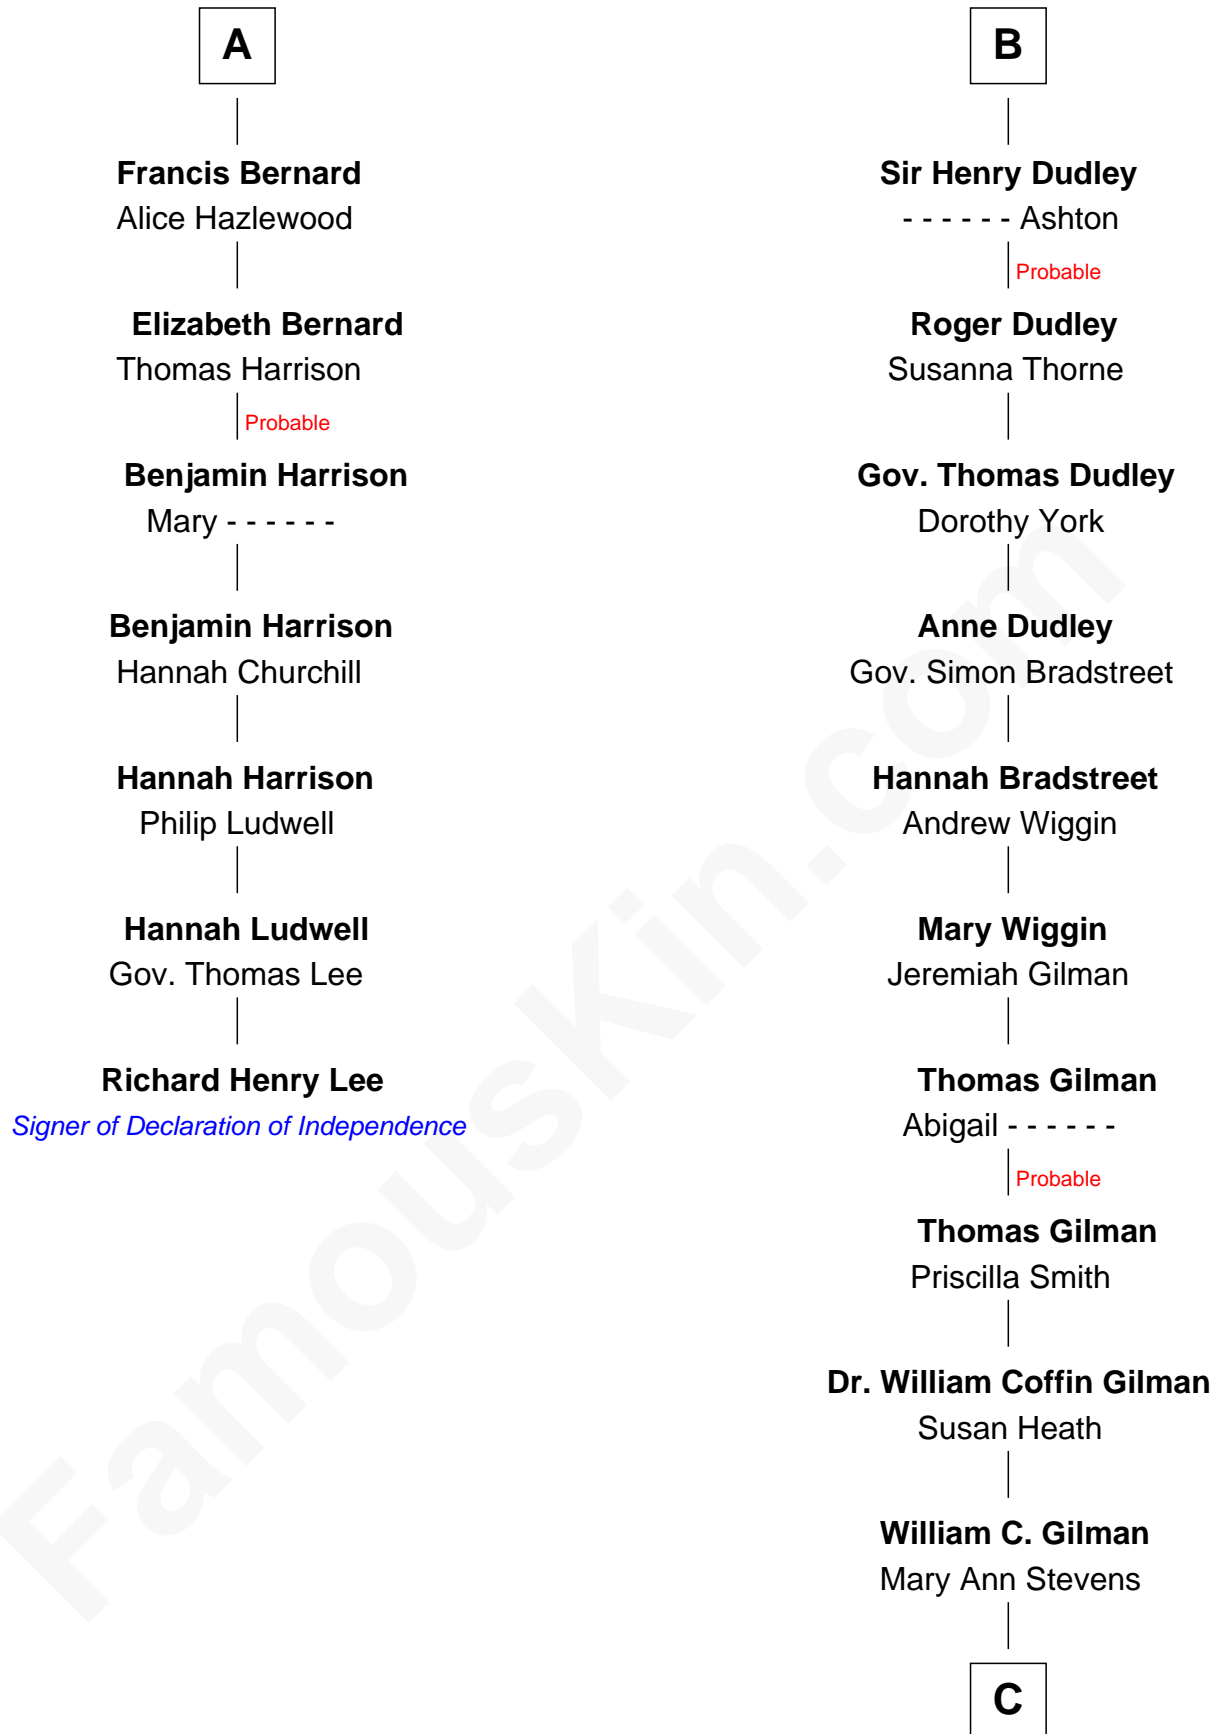

## Relationship Chart of

### Richard Henry Lee

*Signer of the Declaration of Independence*

13th cousin 7 times removed of

**George Hamilton**  
*TV and Movie Actor*

**Sir William de Ros**  
Margery de Badlesmere

**C**

**George C. Gilman**  
Elizabeth Melissa Lane

**Lillian C. Gilman**  
Harry Fuller Hamilton

**George William Hamilton**  
Anne Lucille Stevens

**George Hamilton**  
*TV and Movie Actor*