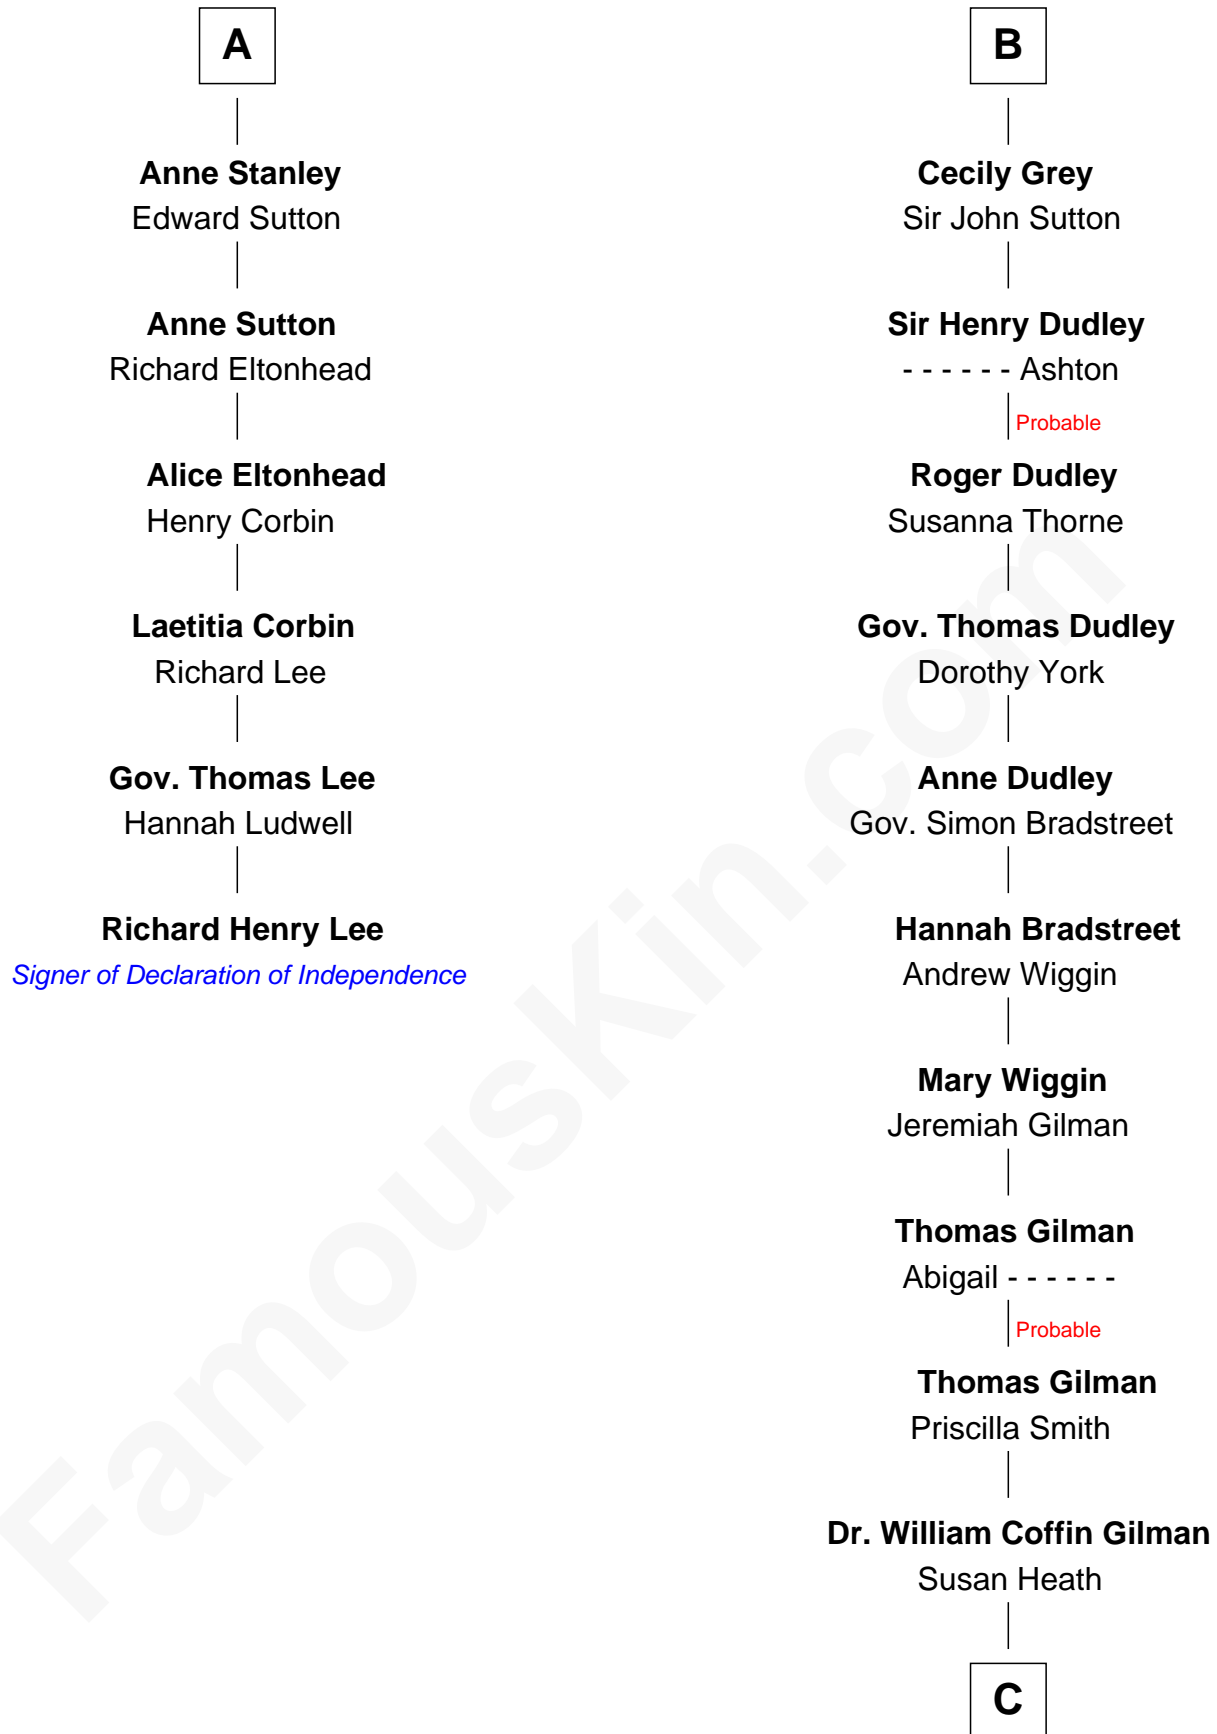

FamousKin.com

Relationship Chart of

Richard Henry Lee

Signer of the Declaration of Independence

12th cousin 9 times removed of

George Hamilton
TV and Movie Actor

Sir John de Harington

Joan - - - - -

C

William C. Gilman

Mary Ann Stevens

George C. Gilman

Elizabeth Melissa Lane

Lillian C. Gilman

Harry Fuller Hamilton

George William Hamilton