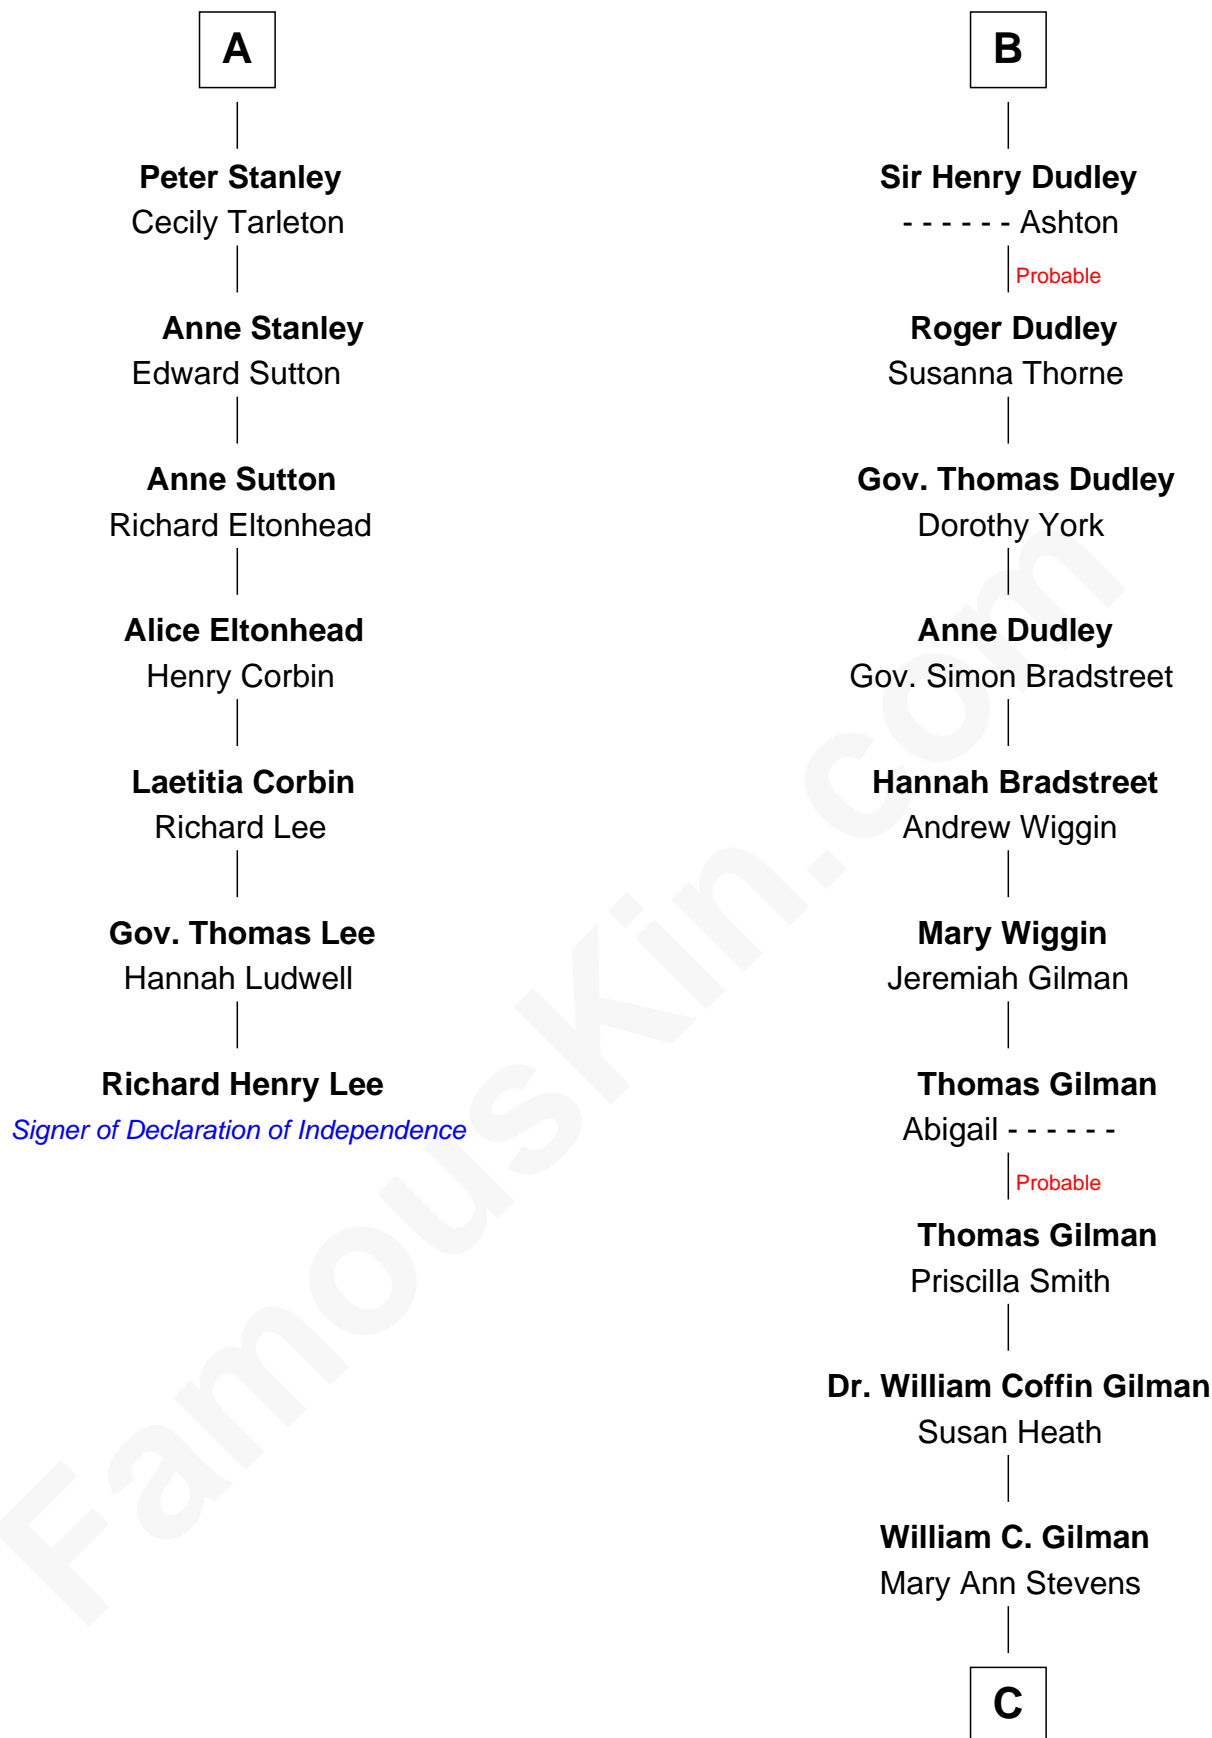

## Relationship Chart of

### Richard Henry Lee

Signer of the Declaration of Independence

13th cousin 7 times removed of

**George Hamilton**  
TV and Movie Actor

**C**

**George C. Gilman**  
Elizabeth Melissa Lane

**Lillian C. Gilman**  
Harry Fuller Hamilton