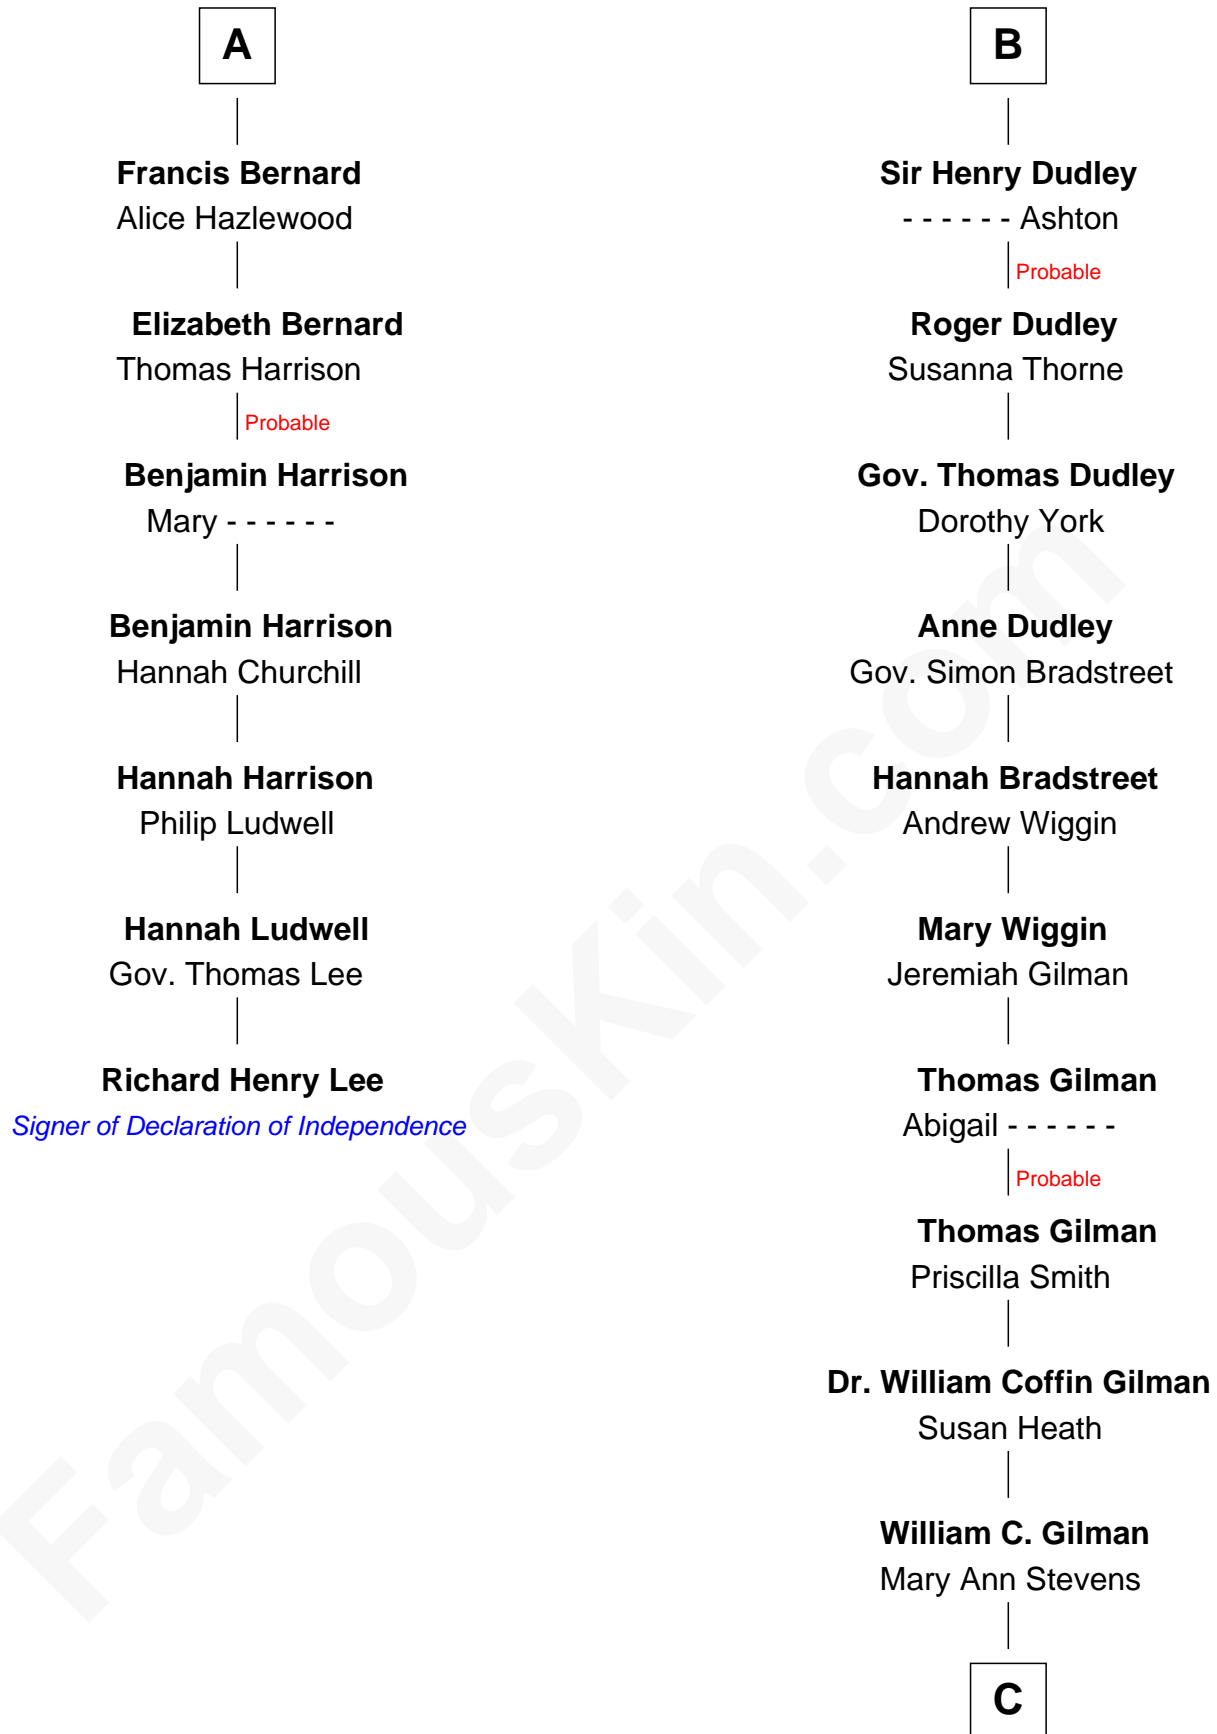

FamousKin.com

Relationship Chart of

Richard Henry Lee

Signer of the Declaration of Independence

13th cousin 7 times removed of

George Hamilton
TV and Movie Actor

Margaret de Audley
Ralph de Stafford

C

George C. Gilman
Elizabeth Melissa Lane

Lillian C. Gilman
Harry Fuller Hamilton

George William Hamilton
Anne Lucille Stevens

George Hamilton
TV and Movie Actor