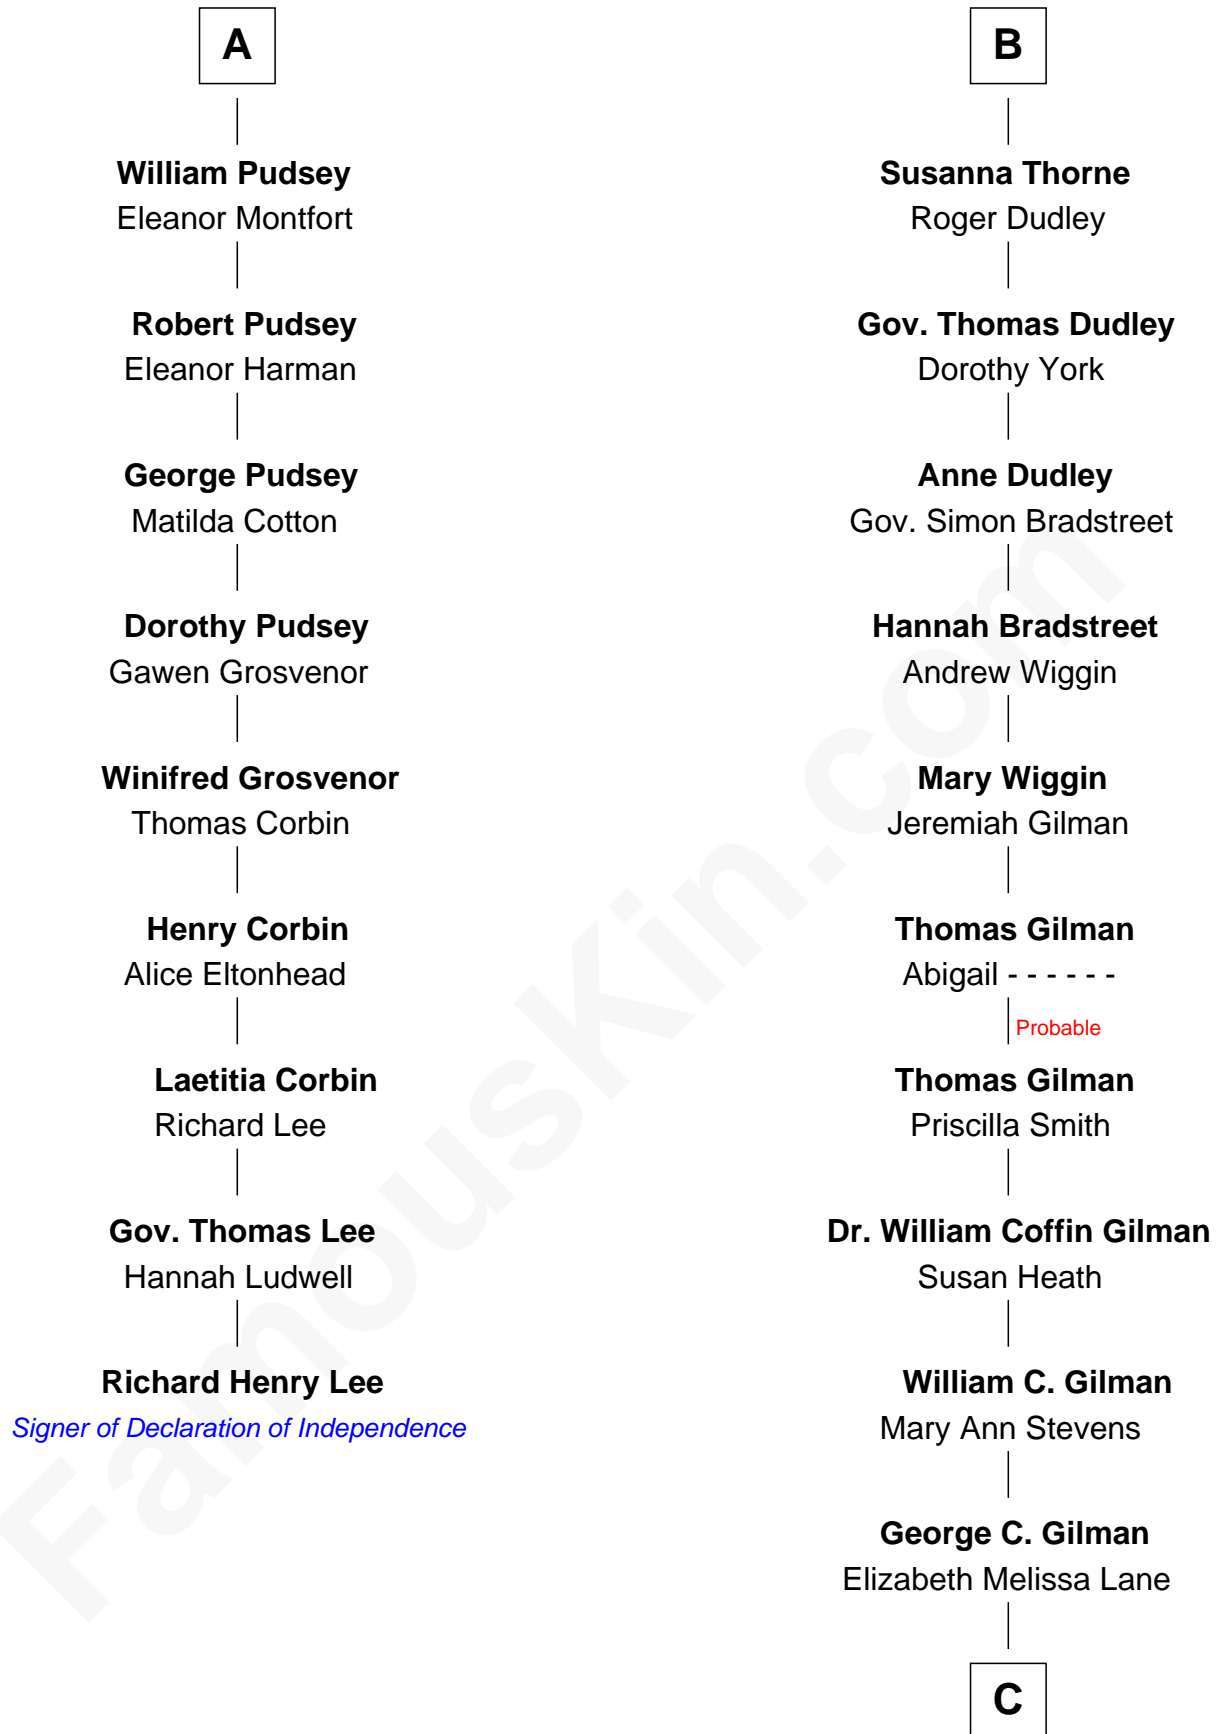

## Relationship Chart of

### Richard Henry Lee

*Signer of the Declaration of Independence*

15th cousin 4 times removed of

**George Hamilton**  
*TV and Movie Actor*

C

**Lillian C. Gilman**

Harry Fuller Hamilton

**George William Hamilton**