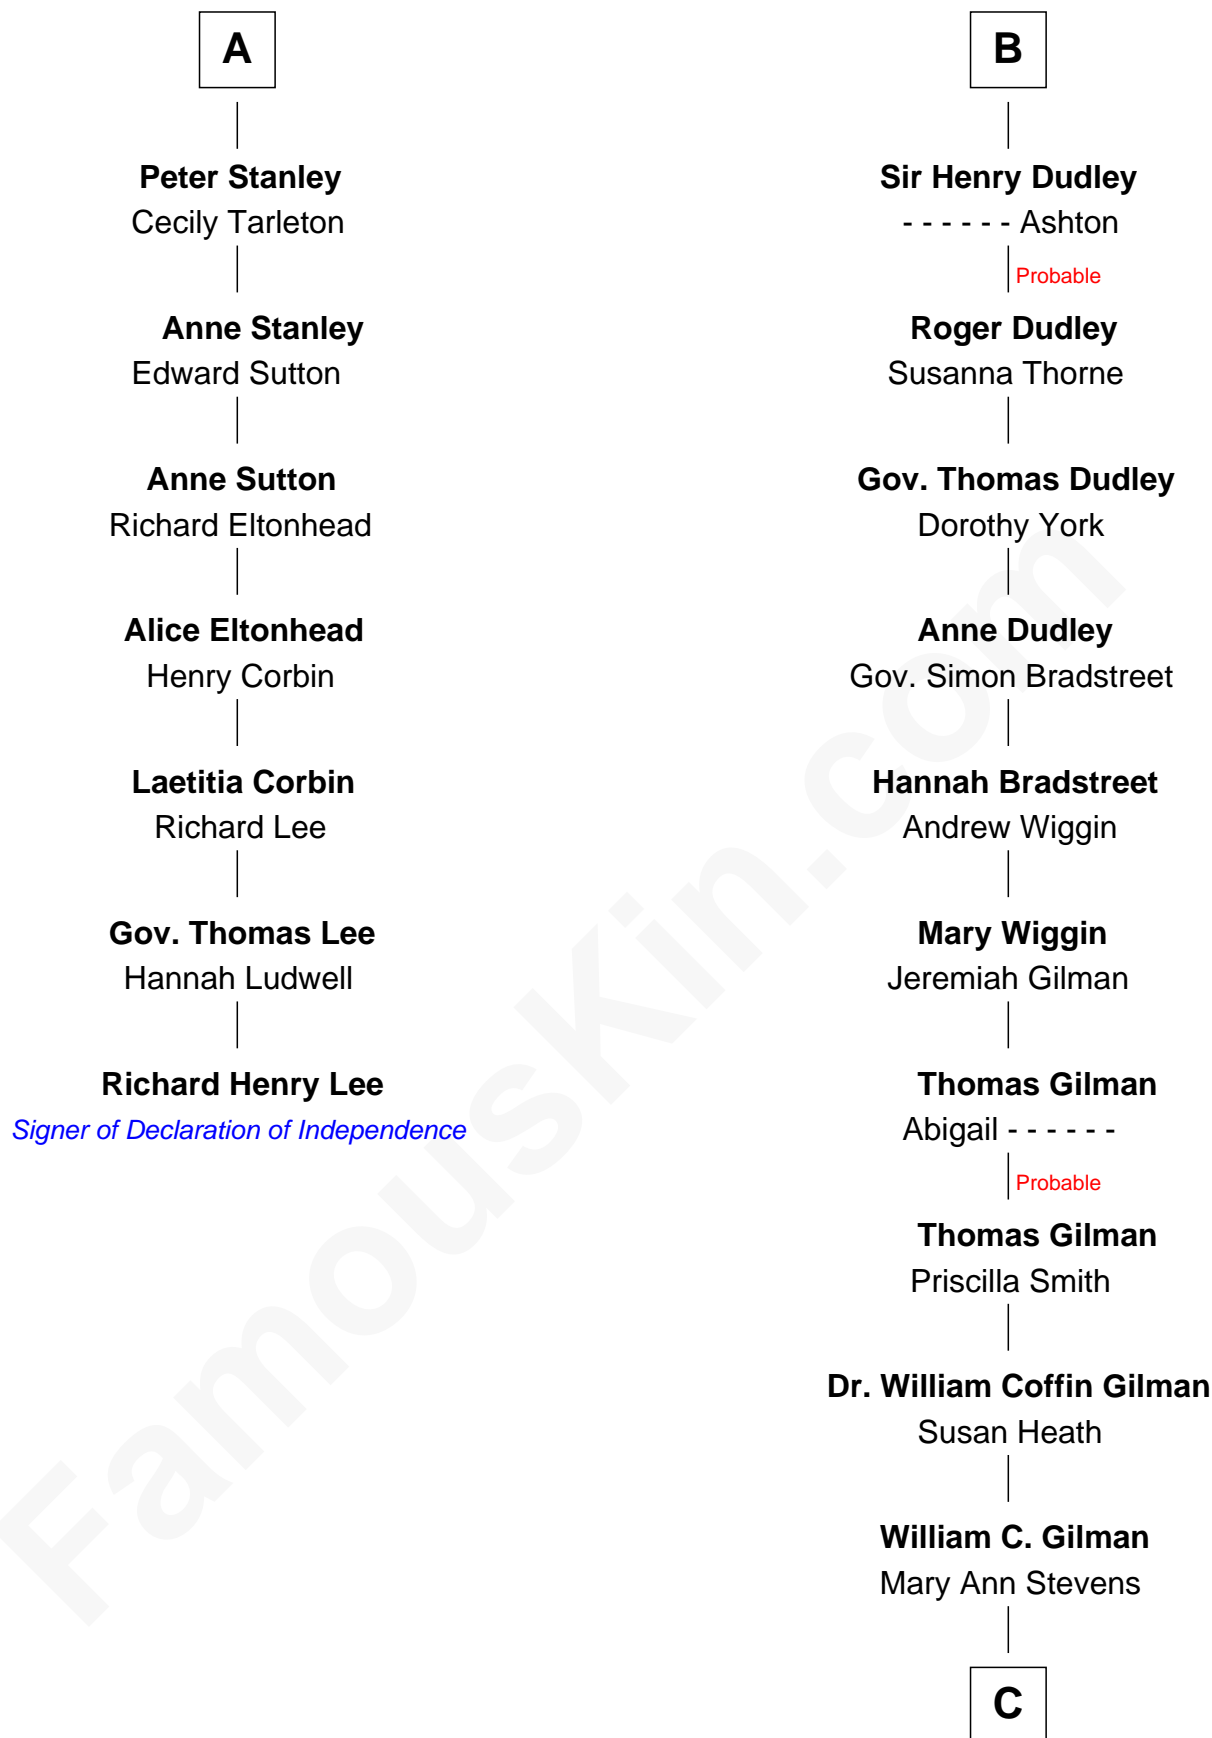

### Richard Henry Lee

*Signer of the Declaration of Independence*

13th cousin 7 times removed of

**George Hamilton**  
*TV and Movie Actor*

**Sir Robert de Holland**  
Maude la Zouche

**Maude de Holland**  
Sir Thomas de Swinnerton

**Sir Robert de Swinnerton**  
Elizabeth de Beke

**Maud de Swinnerton**  
Sir John Savage

**Mary Savage**  
William Stanley

**William Stanley**  
Alice Hoghton

**Sir William Stanley**  
Agnes Grosvenor

**Sir William Stanley**  
Anne Harington

**A**

**Thomas Holand**  
Joan Plantagenet

**Sir Thomas de Holand**  
Alice Fitzalan

**Eleanor Holand**  
Edward Cherleton

**Joyce Cherleton**  
Sir John Tiptoft

**Joyce Tiptoft**  
Sir Edmund Sutton

**Sir Edward Sutton**  
Cecily Willoughby

**Sir John Sutton**  
Cecily Grey

**B**

C

**George C. Gilman**  
Elizabeth Melissa Lane

**Lillian C. Gilman**  
Harry Fuller Hamilton

**George William Hamilton**  
Anne Lucille Stevens

**George Hamilton**  
*TV and Movie Actor*