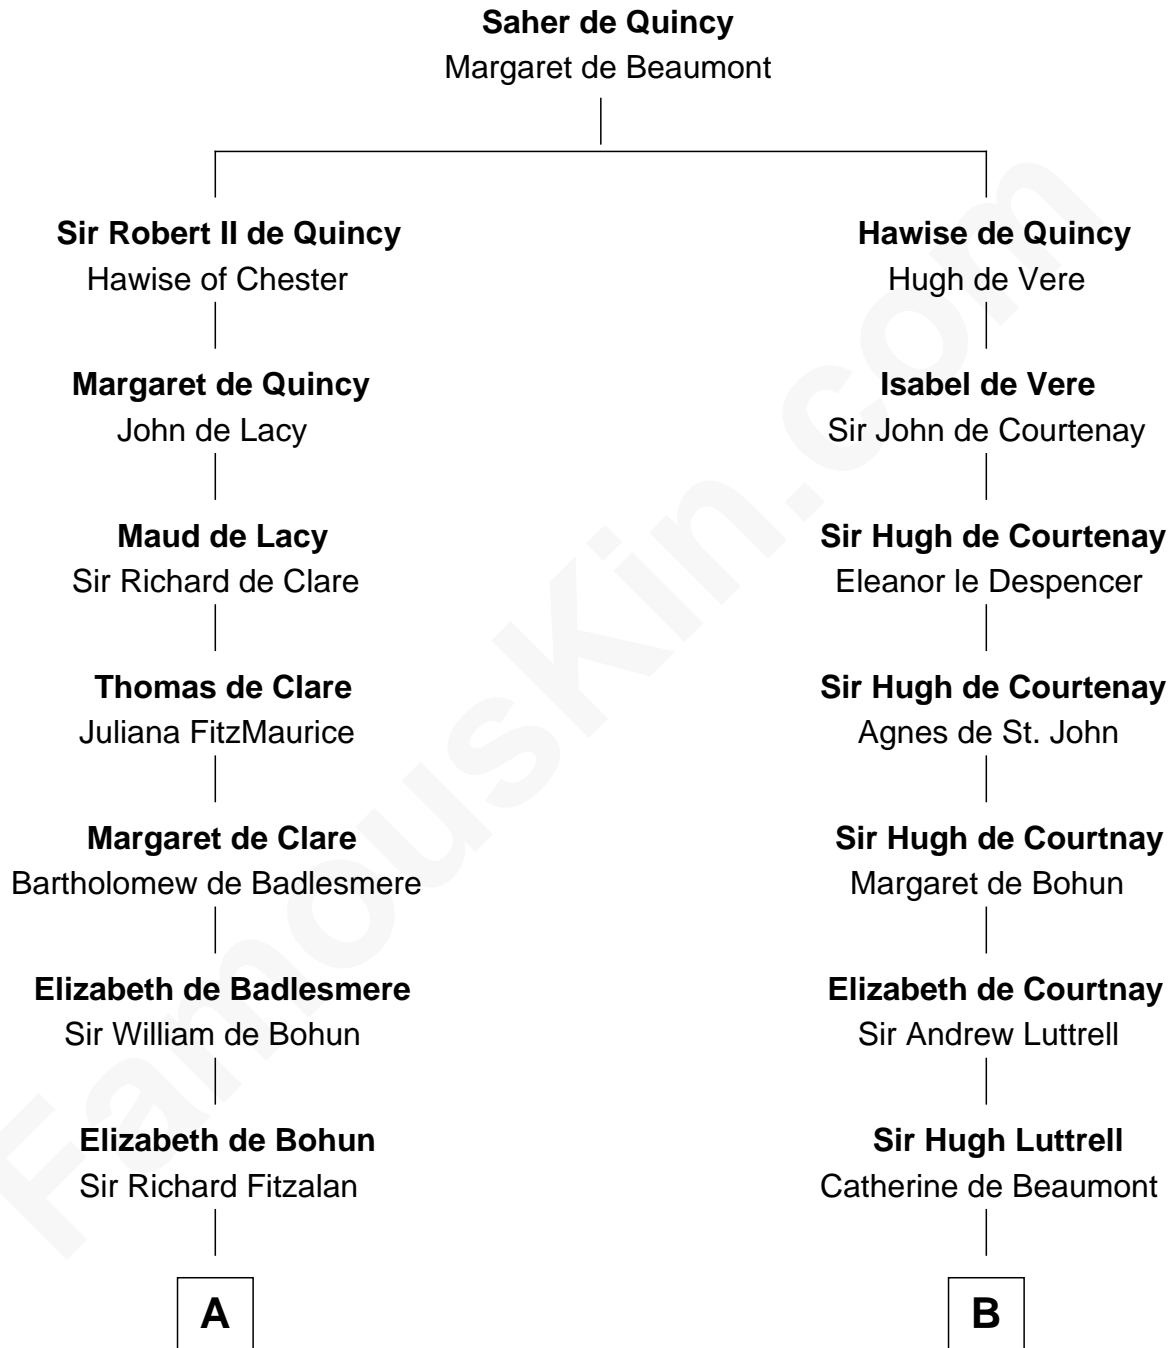

FamousKin.com

Relationship Chart of

Richard Henry Lee

Signer of the Declaration of Independence

18th cousin 2 times removed of

Herman Melville
Author of Moby Dick

C

Gov. Thomas Lee

Hannah Ludwell

Richard Henry Lee

Signer of Declaration of Independence

D

Mercy Greenleaf

John Scollay

Priscilla Scollay

Thomas Melville