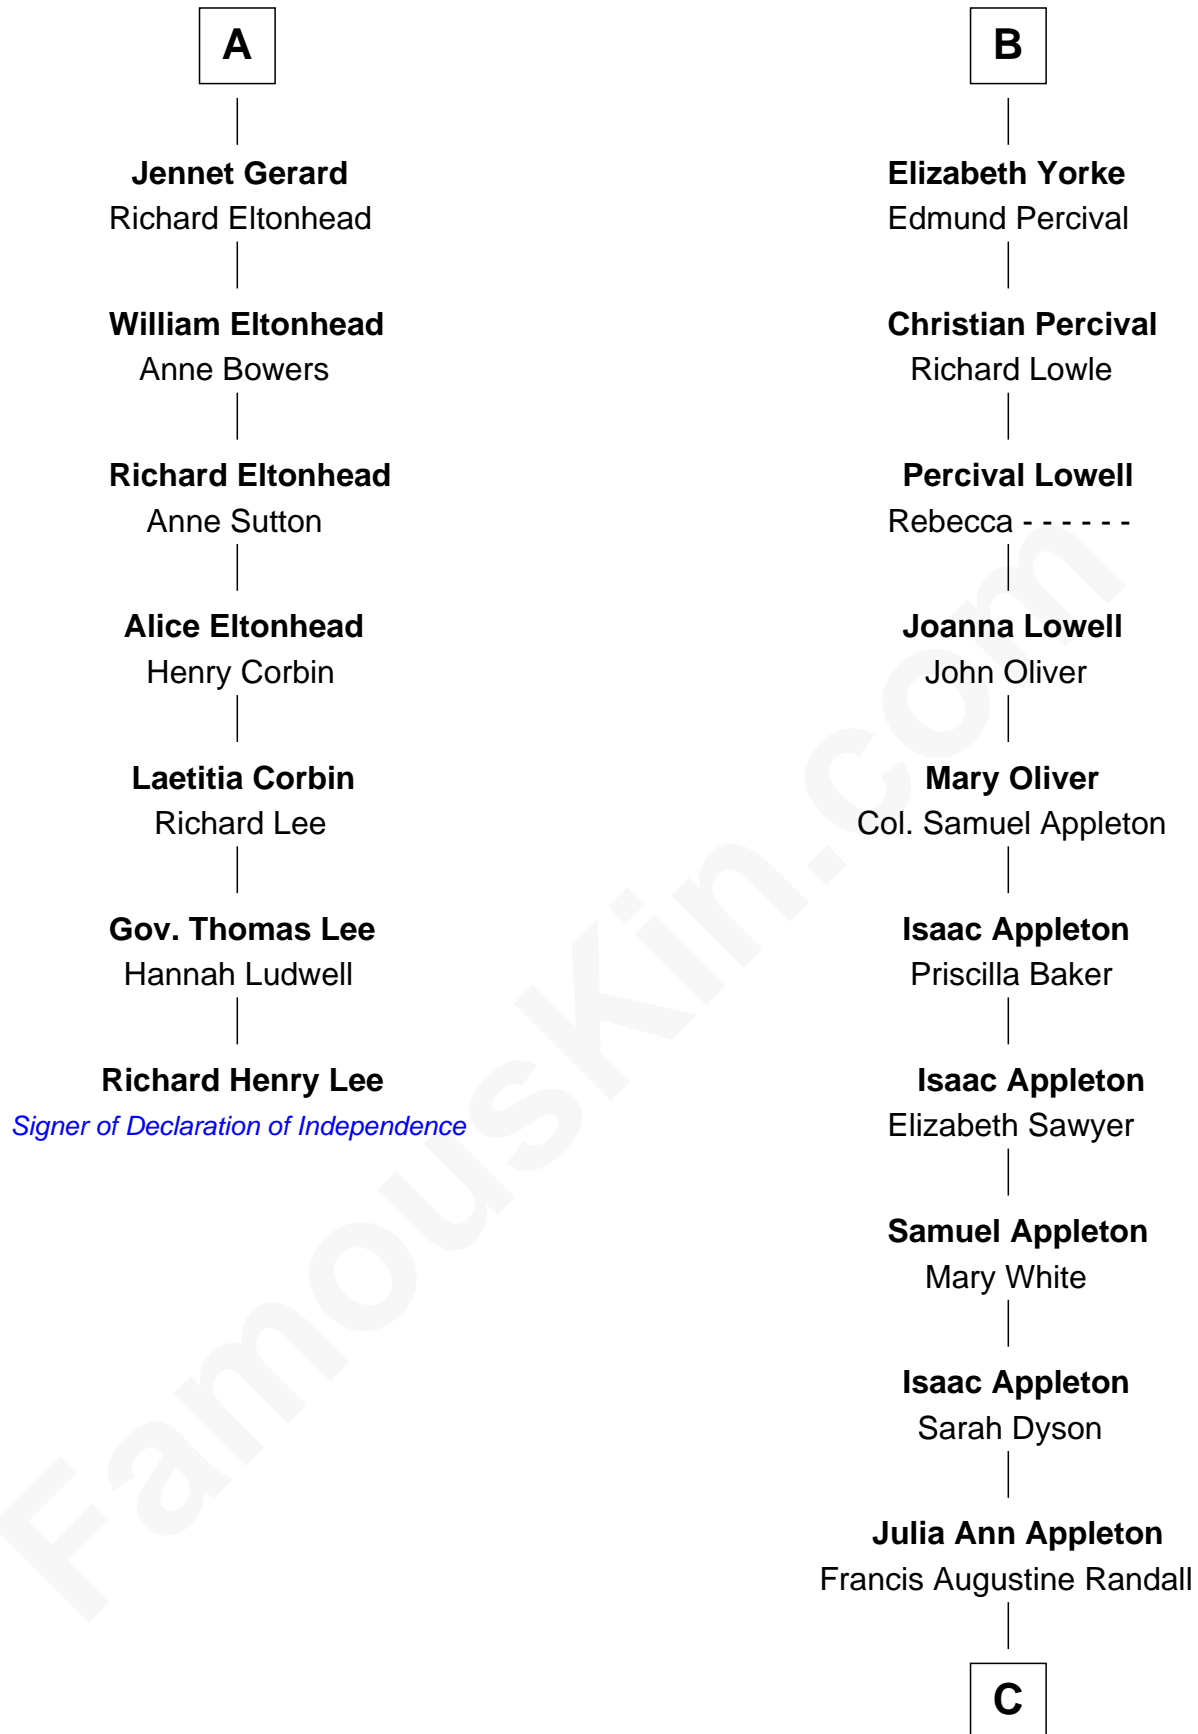

FamousKin.com

Relationship Chart of

Richard Henry Lee

Signer of the Declaration of Independence

13th cousin 8 times removed of

James Spader

TV and Movie Actor

Humphrey de Bohun

Elizabeth Plantagenet

Sir William de Bohun
Elizabeth de Badlesmere

Elizabeth de Bohun
Sir Richard Fitzalan

Elizabeth Fitzalan
Sir Robert Goushill

Joan Goushill
Sir Thomas Stanley

Katherine Stanley
Sir John Savage

Dulcia Savage
Sir Henry Bold

Maud Bold
Thomas Gerard

A

Margaret de Bohun
Sir Hugh de Courtnay

Elizabeth de Courtnay
Sir Andrew Luttrell

Sir Hugh Luttrell
Catherine de Beaumont

Sir John Luttrell
Margaret Touchet

Sir James Luttrell
Elizabeth Courtnay

Sir Hugh Luttrell
Margaret Hill

Eleanor Luttrell
Roger Yorke

B

C

Julia M. Randall

William E. Fraser

Edward Abbott Fraser