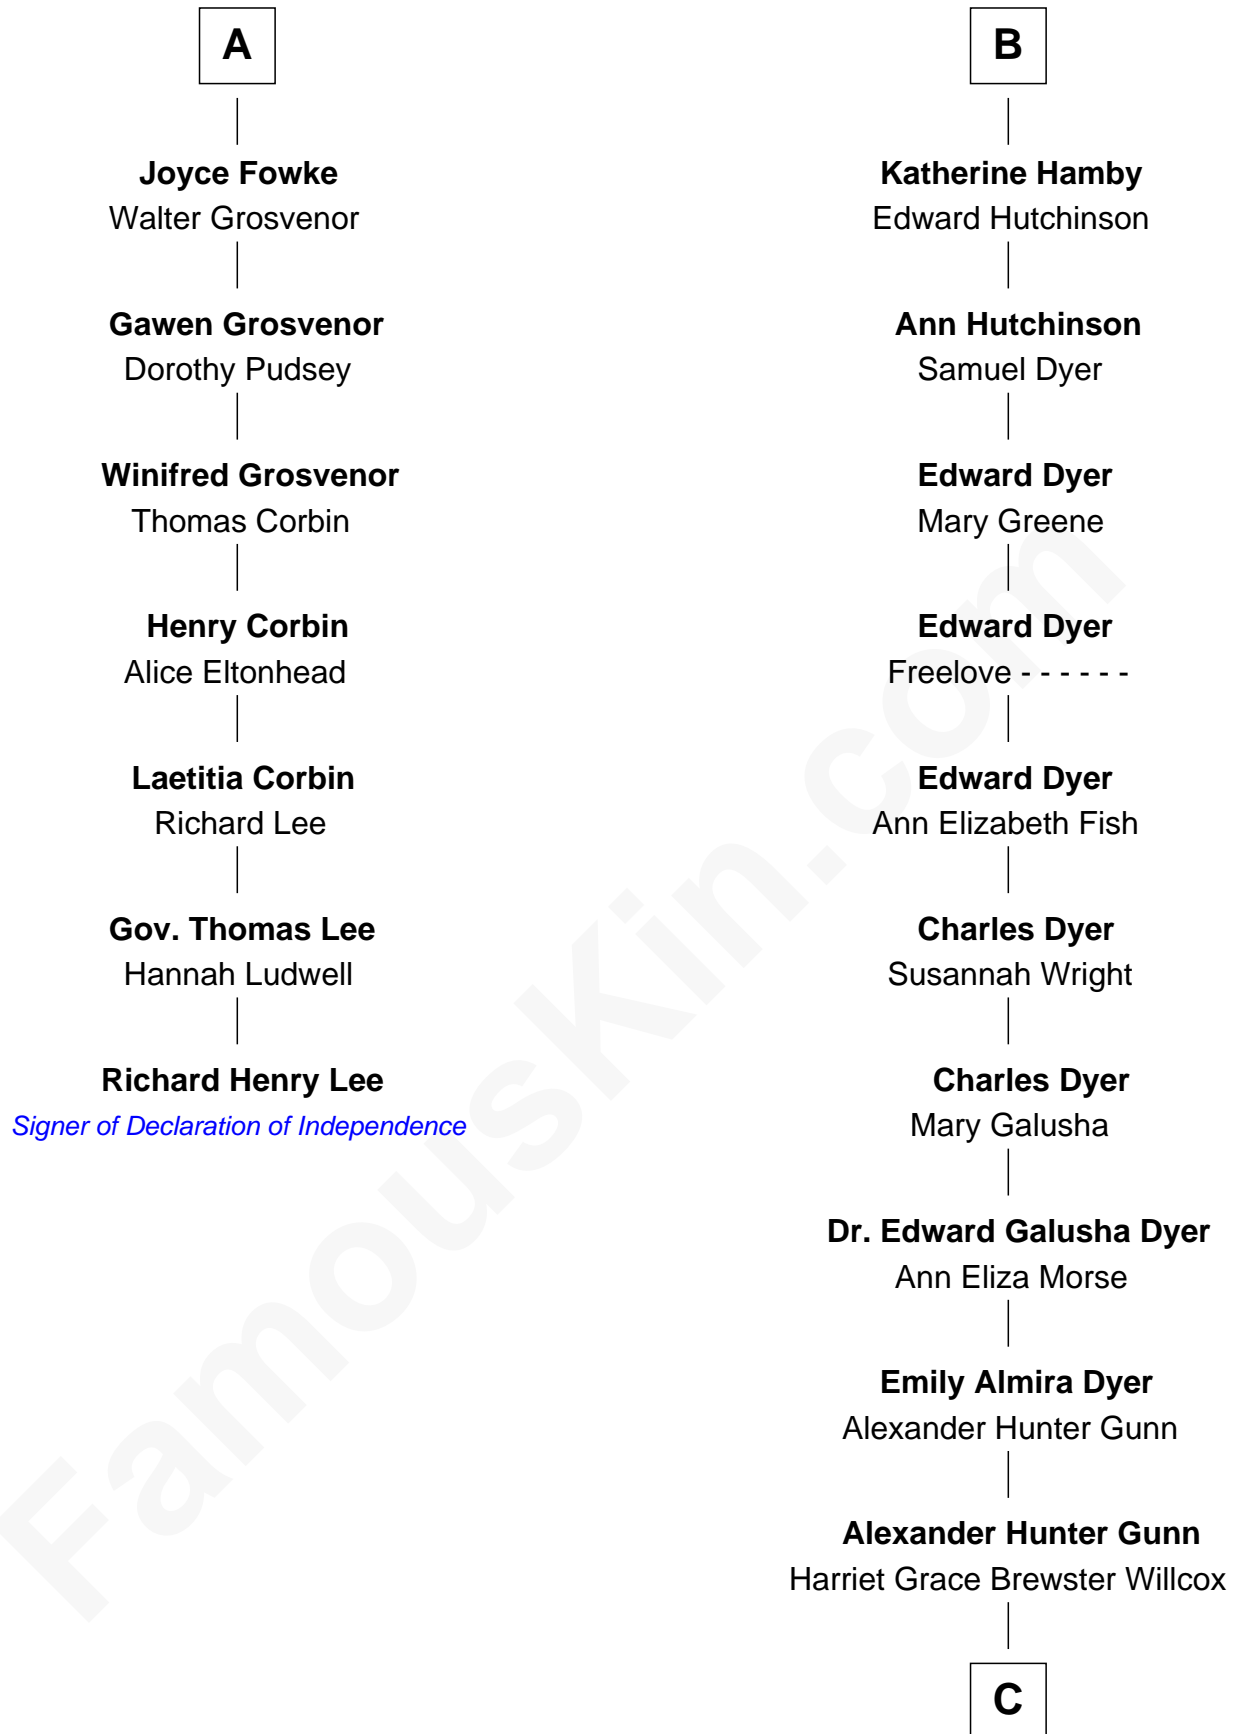

## Relationship Chart of

### Richard Henry Lee

*Signer of the Declaration of Independence*

13th cousin 6 times removed of

**Elisabeth Shue**

*TV and Movie Actress*

**Sir Baldwin Freville**

Maude le Scrope

C

**Mary Brewster Gunn**  
Adoniram Judson Wells

**Anne Brewster Wells**  
James William Shue

**Elisabeth Shue**  
*TV and Movie Actress*

FamousKin.com