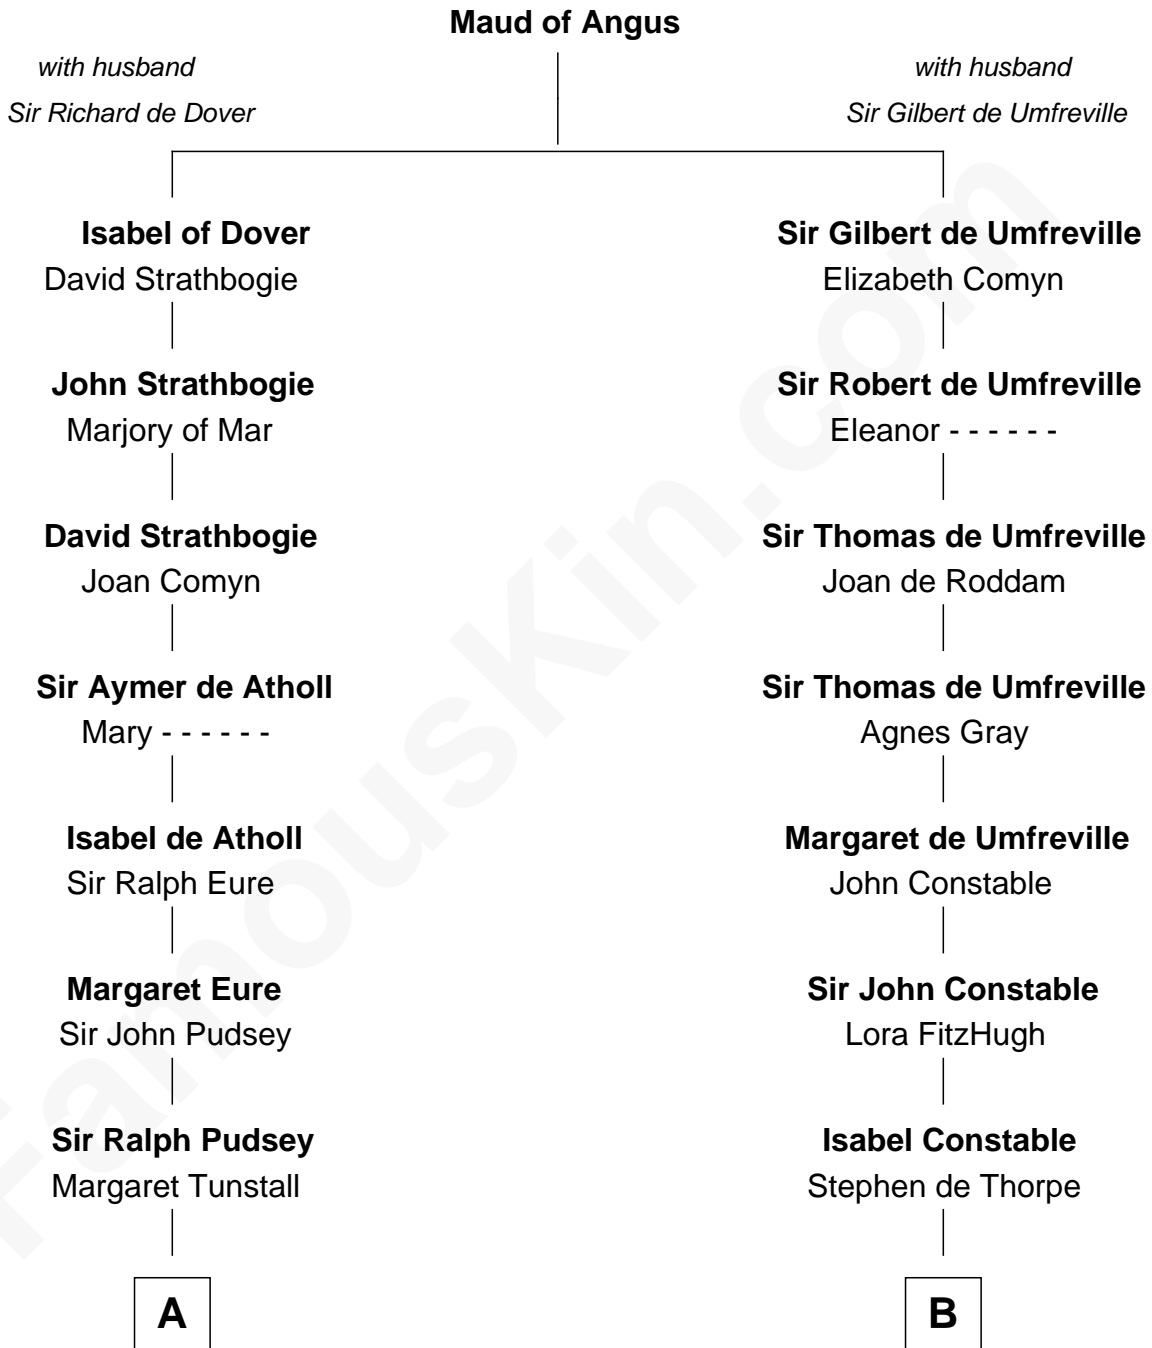

FamousKin.com

Relationship Chart of

Richard Henry Lee

Signer of the Declaration of Independence

18th cousin of

Charles A. Pillsbury

Co-Founder of C.A. Pillsbury Co.

C

Gov. Thomas Lee

Hannah Ludwell

Richard Henry Lee

Signer of Declaration of Independence

D

Margaret Sprague Carleton

George Alfred Pillsbury

Charles A. Pillsbury