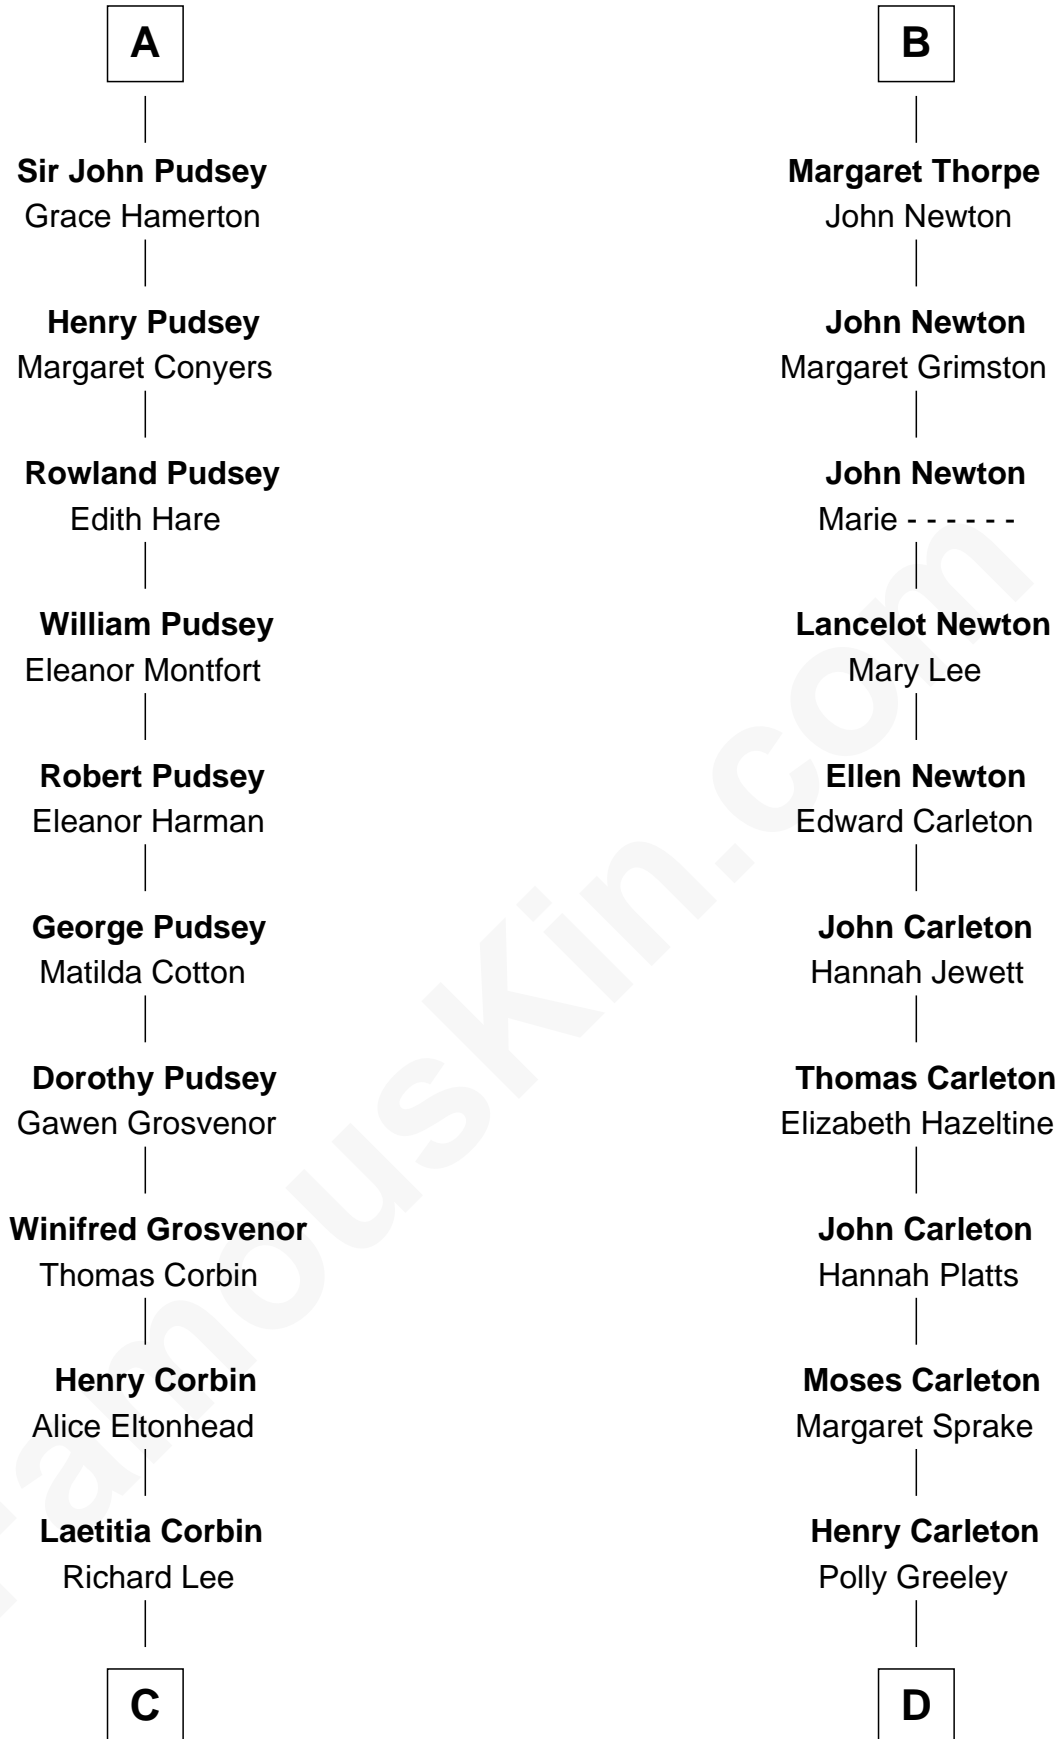

FamousKin.com

Relationship Chart of

Richard Henry Lee

Signer of the Declaration of Independence

18th cousin of

Charles A. Pillsbury

Co-Founder of C.A. Pillsbury Co.

C

Gov. Thomas Lee

Hannah Ludwell

Richard Henry Lee

Signer of Declaration of Independence

D

Margaret Sprague Carleton

George Alfred Pillsbury

Charles A. Pillsbury