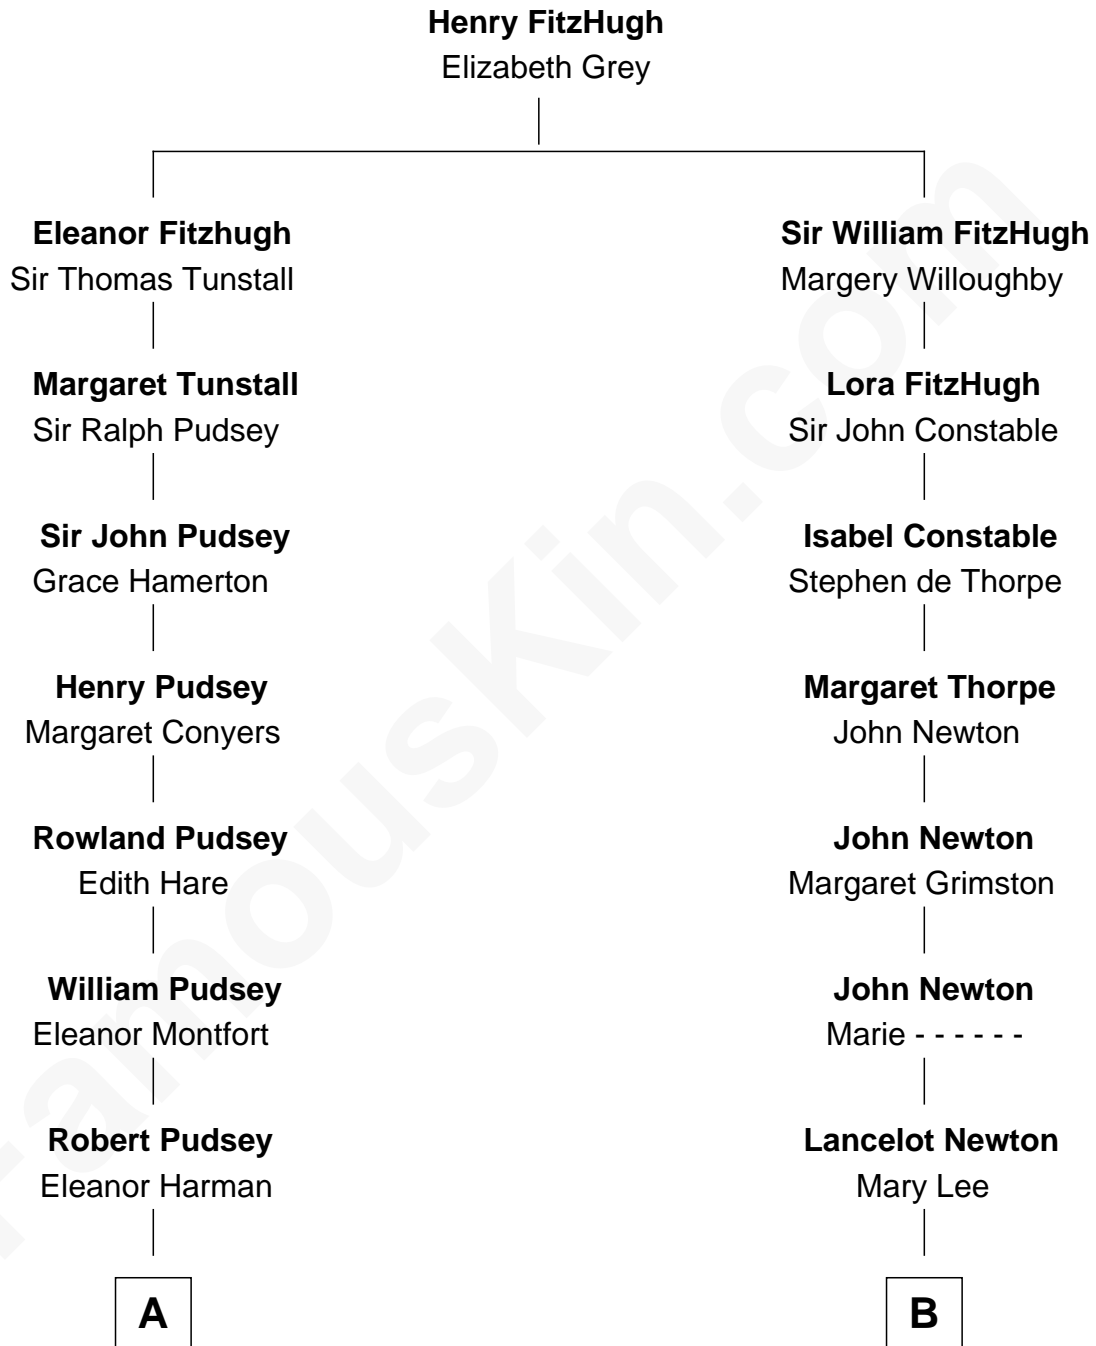

FamousKin.com

Relationship Chart of

Richard Henry Lee

Signer of the Declaration of Independence

13th cousin 1 time removed of

Charles A. Pillsbury

Co-Founder of C.A. Pillsbury Co.

A

George Pudsey
Matilda Cotton

Dorothy Pudsey
Gawen Grosvenor

Winifred Grosvenor
Thomas Corbin

Henry Corbin
Alice Eltonhead

Laetitia Corbin
Richard Lee

Gov. Thomas Lee
Hannah Ludwell

Richard Henry Lee
Signer of Declaration of Independence