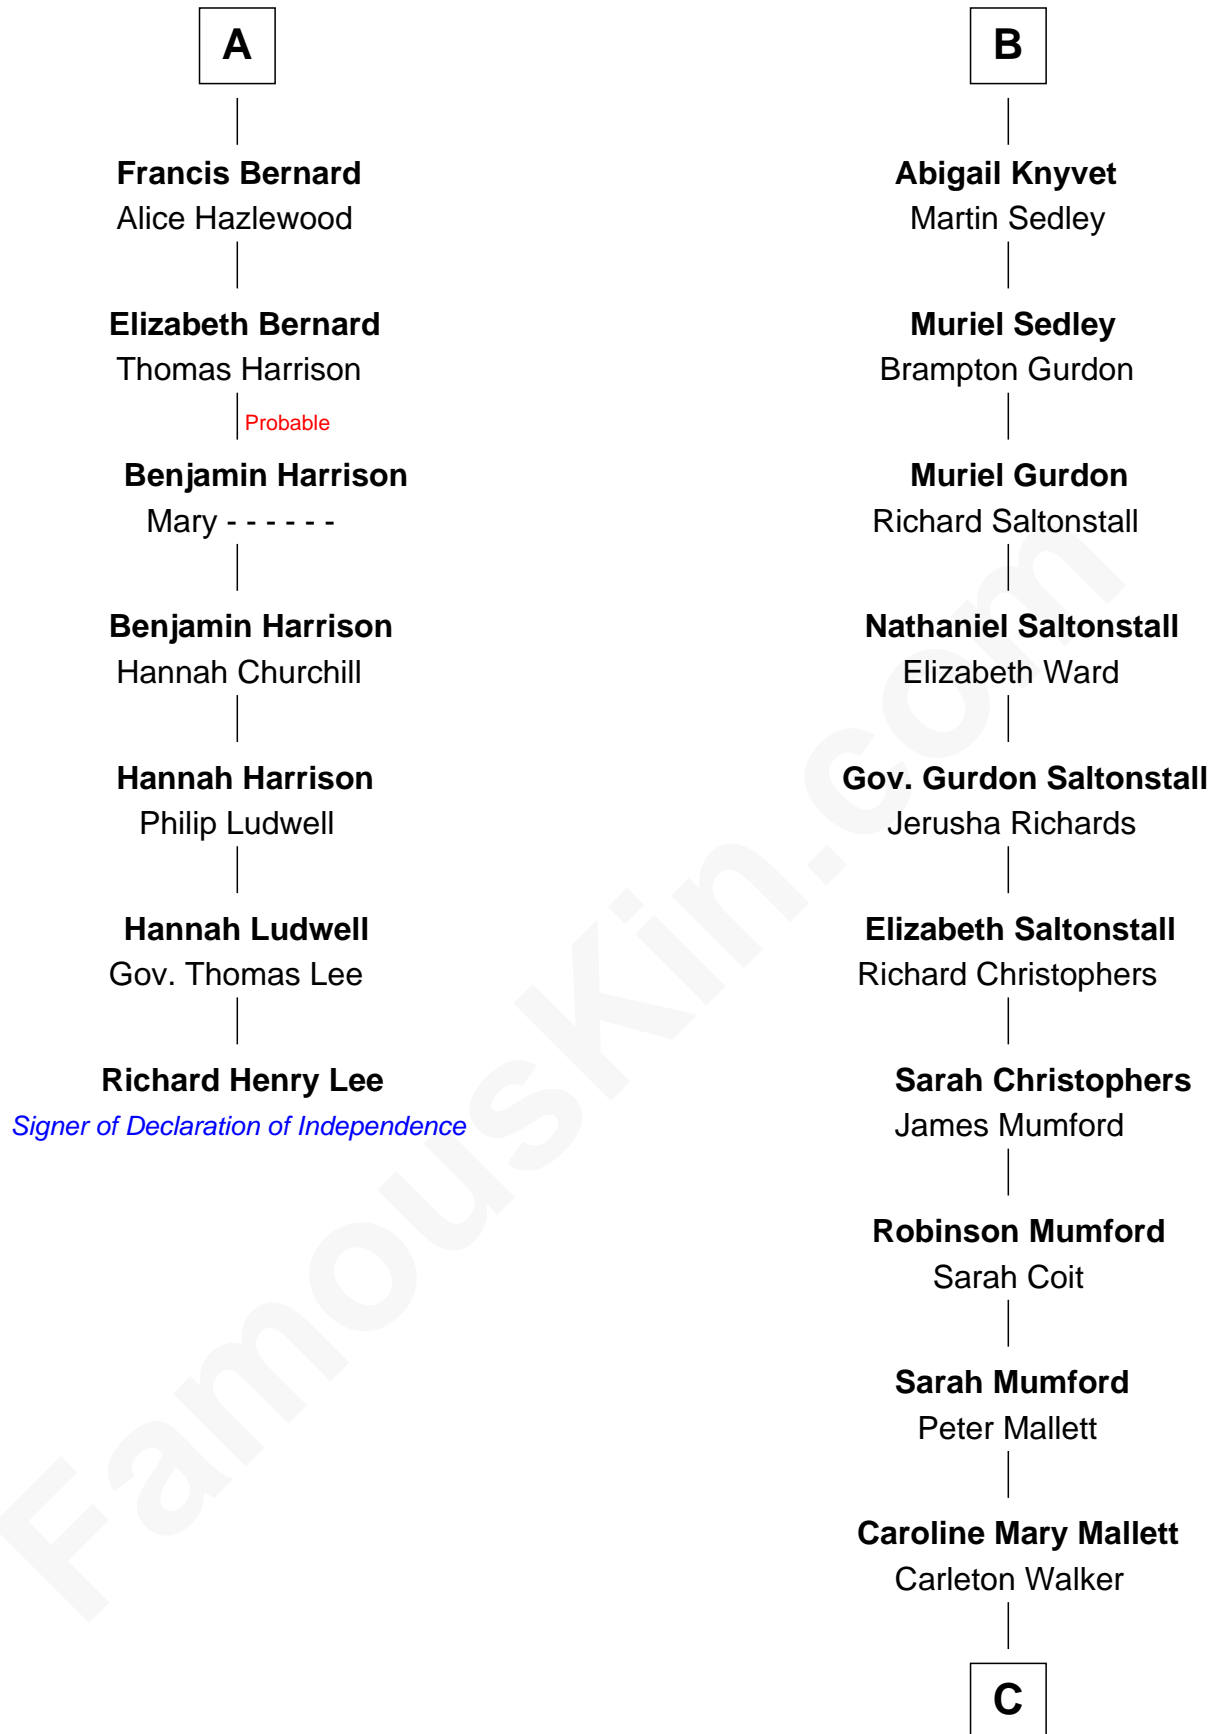

FamousKin.com

Relationship Chart of

Richard Henry Lee

Signer of the Declaration of Independence

13th cousin 8 times removed of

Carly Fiorina

CEO of Hewlett-Packard

Sir William de Ros
Margery de Badlesmere

C

Margaret Isabella Walker

Heinrich Weber

John Walker Weber

Maude Graves

Cara Carleton Weber

Harold Marvin Sneed

Joseph Tyree Sneed