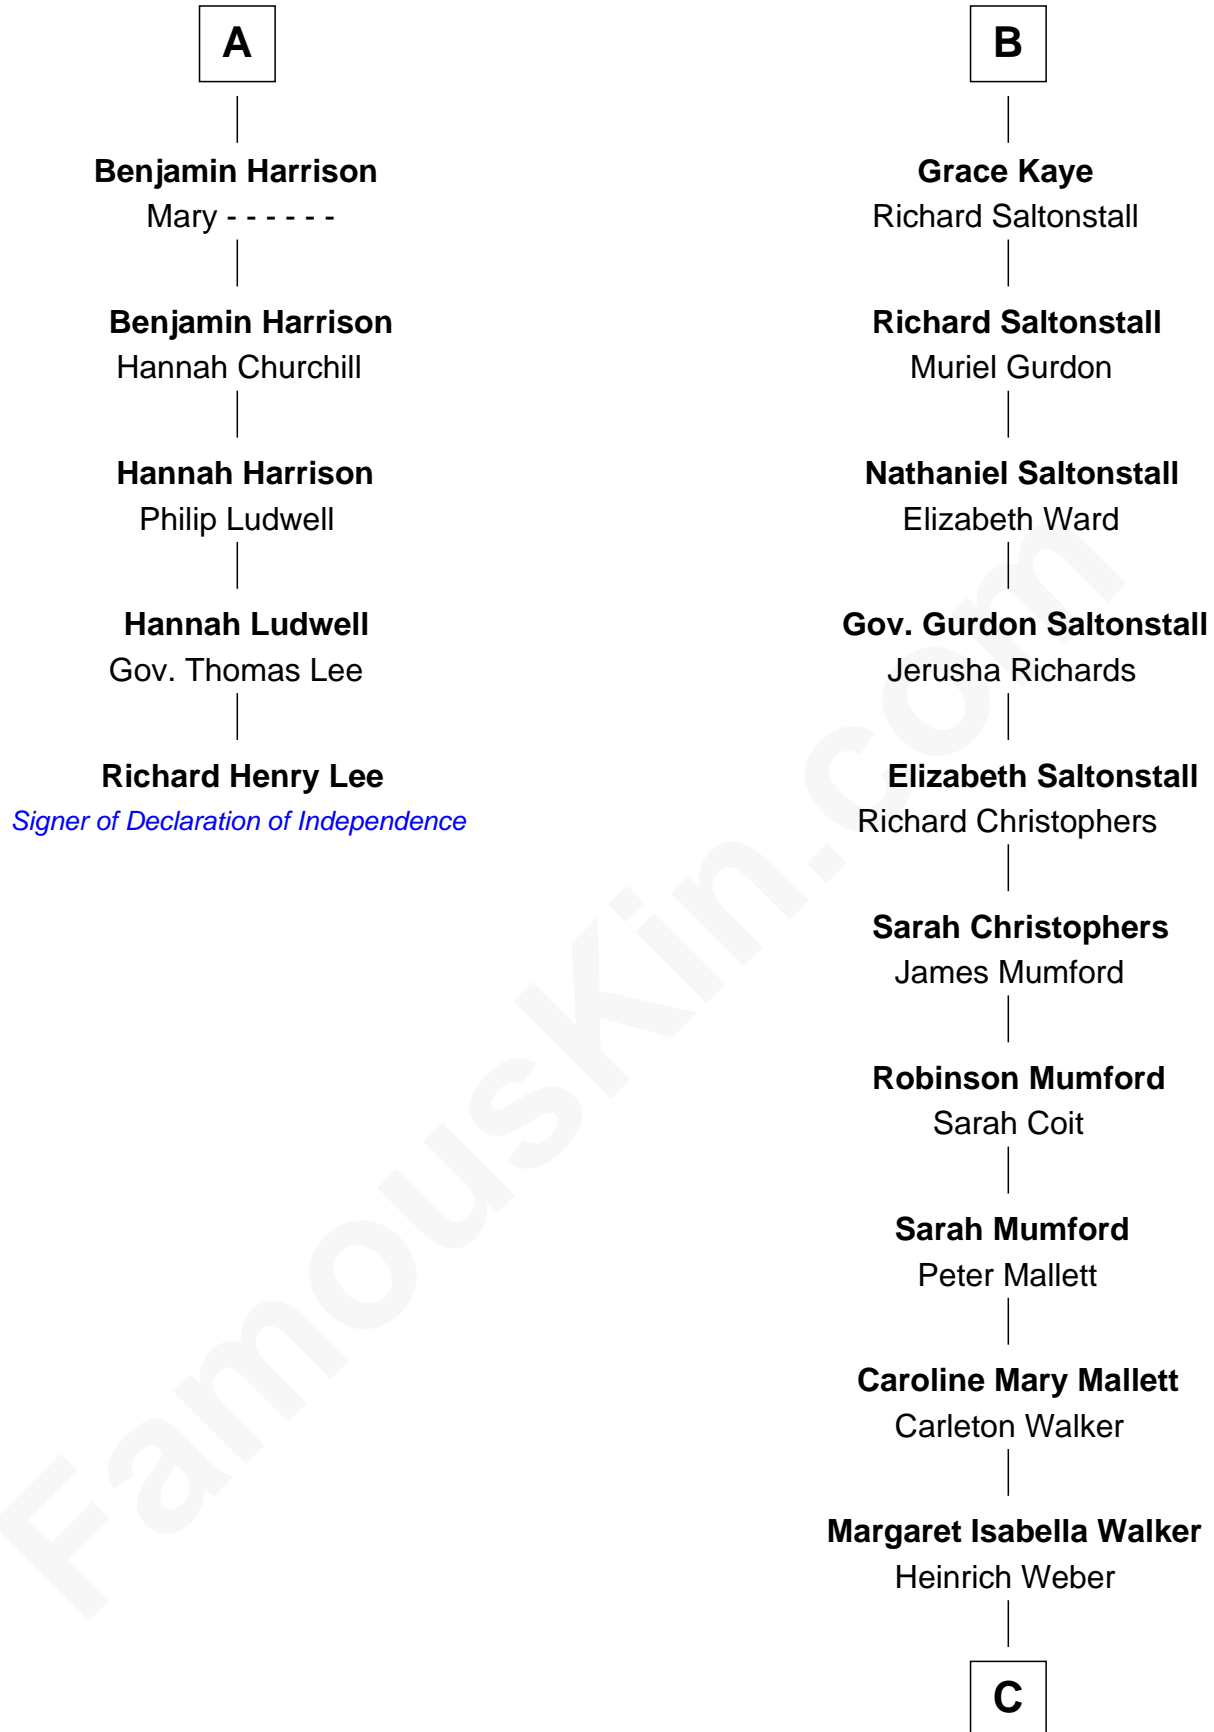

## Relationship Chart of

### Richard Henry Lee

*Signer of the Declaration of Independence*

11th cousin 9 times removed of

### Carly Fiorina

*CEO of Hewlett-Packard*

**C**

**John Walker Weber**

Maude Graves

**Cara Carleton Weber**

Harold Marvin Sneed

**Joseph Tyree Sneed**