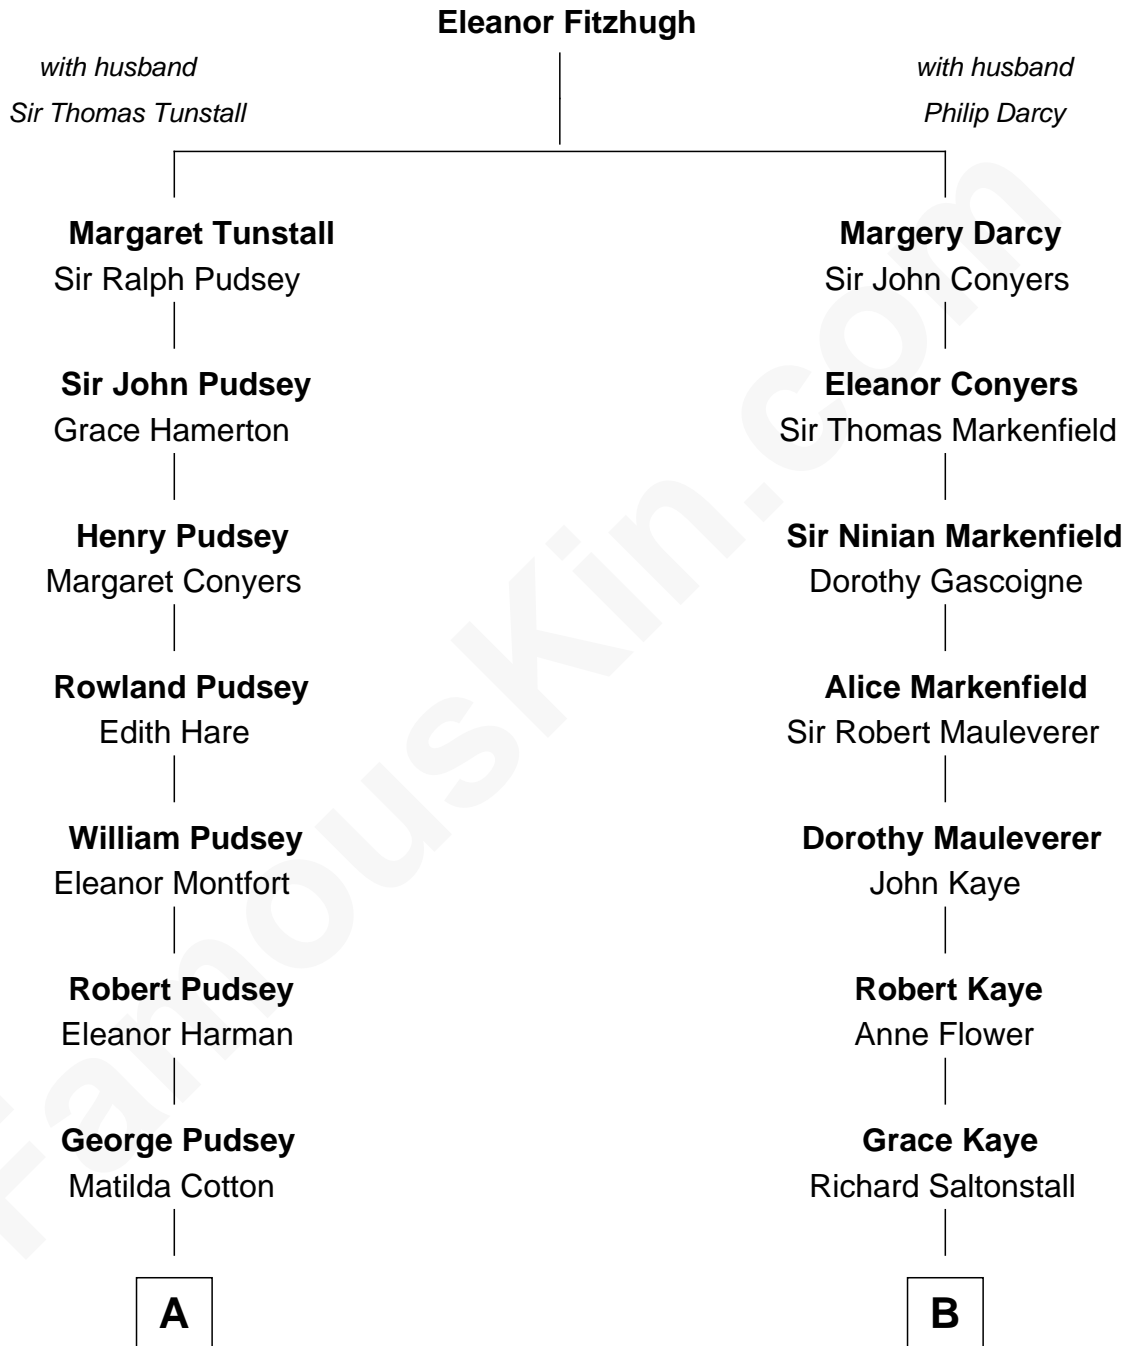

FamousKin.com

Relationship Chart of

Richard Henry Lee

Signer of the Declaration of Independence

12th cousin 7 times removed of

Carly Fiorina

CEO of Hewlett-Packard

C

Cara Carleton Weber

Harold Marvin Sneed

Joseph Tyree Sneed

Madelon Montross Juergens

Carly Fiorina

CEO of Hewlett-Packard

FamousKin.com