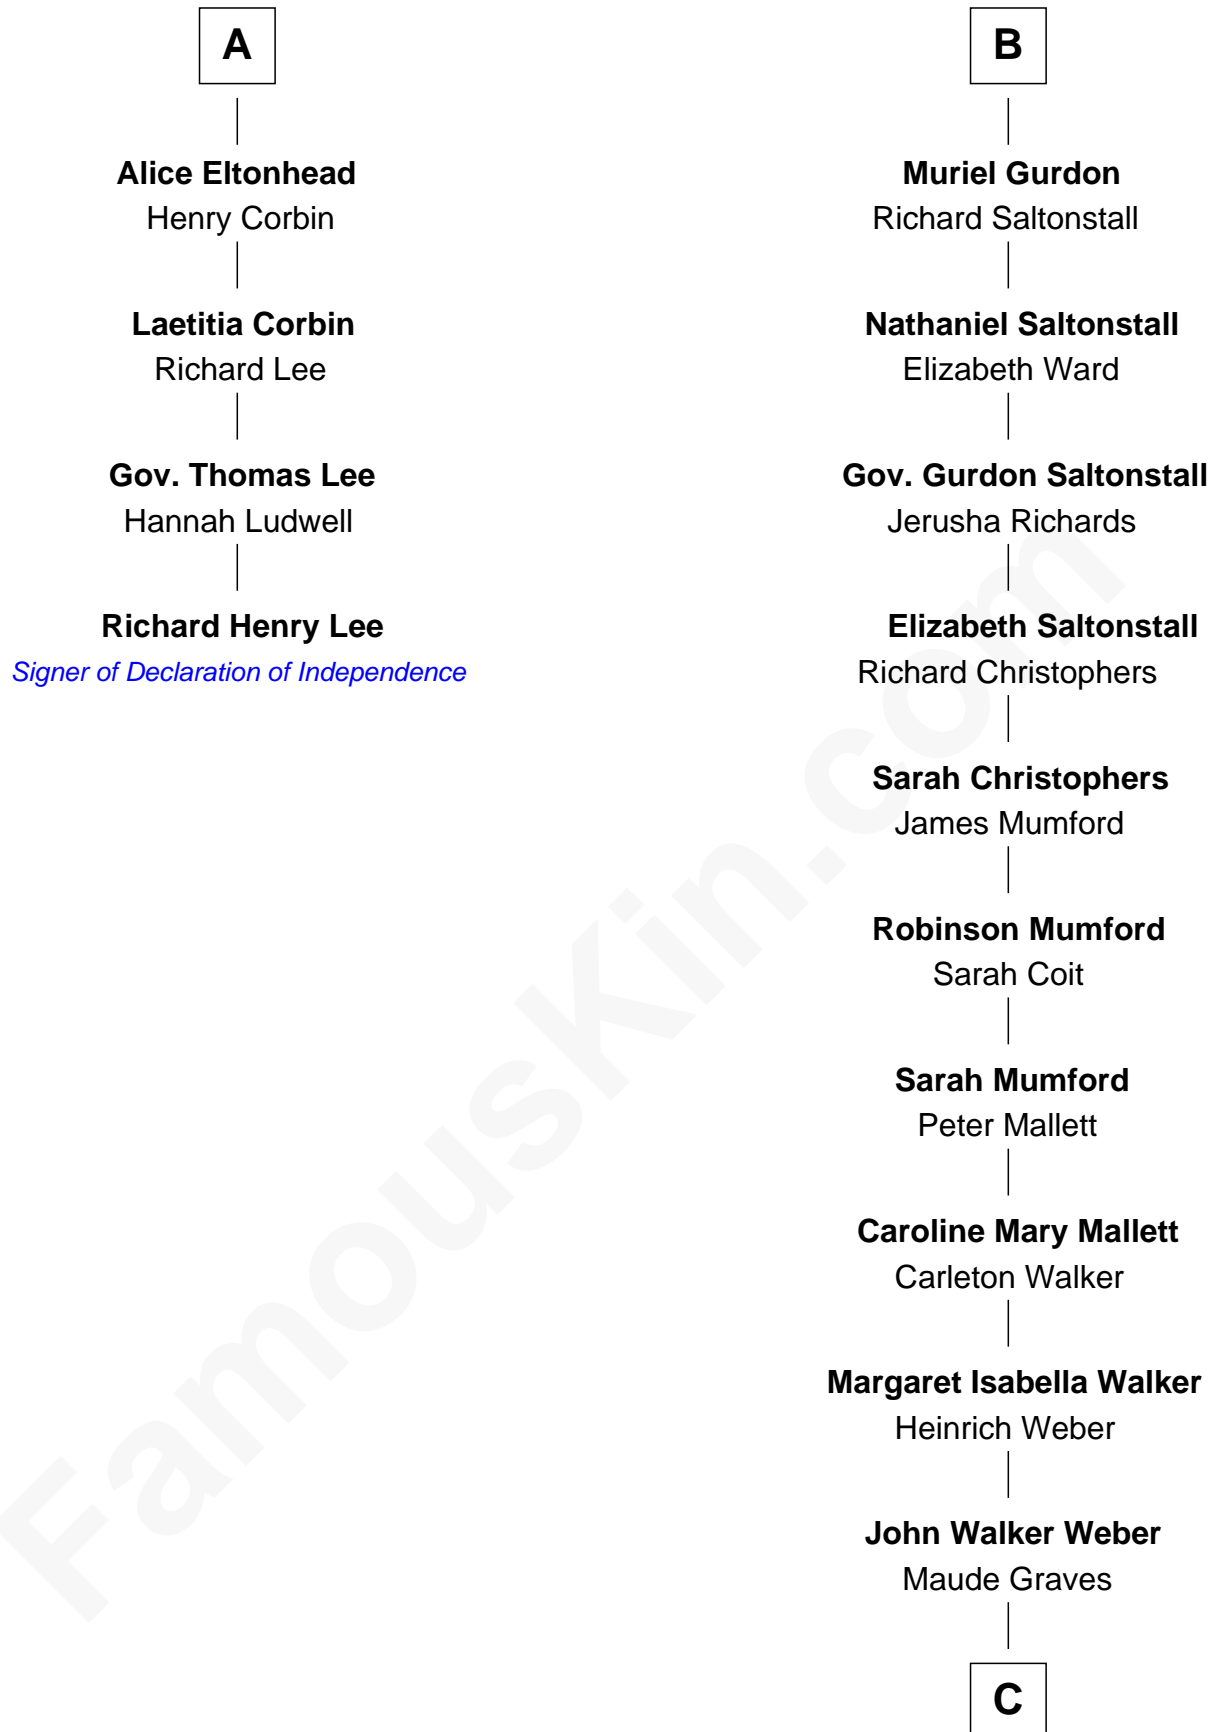

FamousKin.com

Relationship Chart of

Richard Henry Lee

Signer of the Declaration of Independence

10th cousin 9 times removed of

Carly Fiorina

CEO of Hewlett-Packard

C

—
Cara Carleton Weber
Harold Marvin Sneed

—
Joseph Tyree Sneed
Madelon Montross Juergens

—
Carly Fiorina
CEO of Hewlett-Packard

FamousKin.com