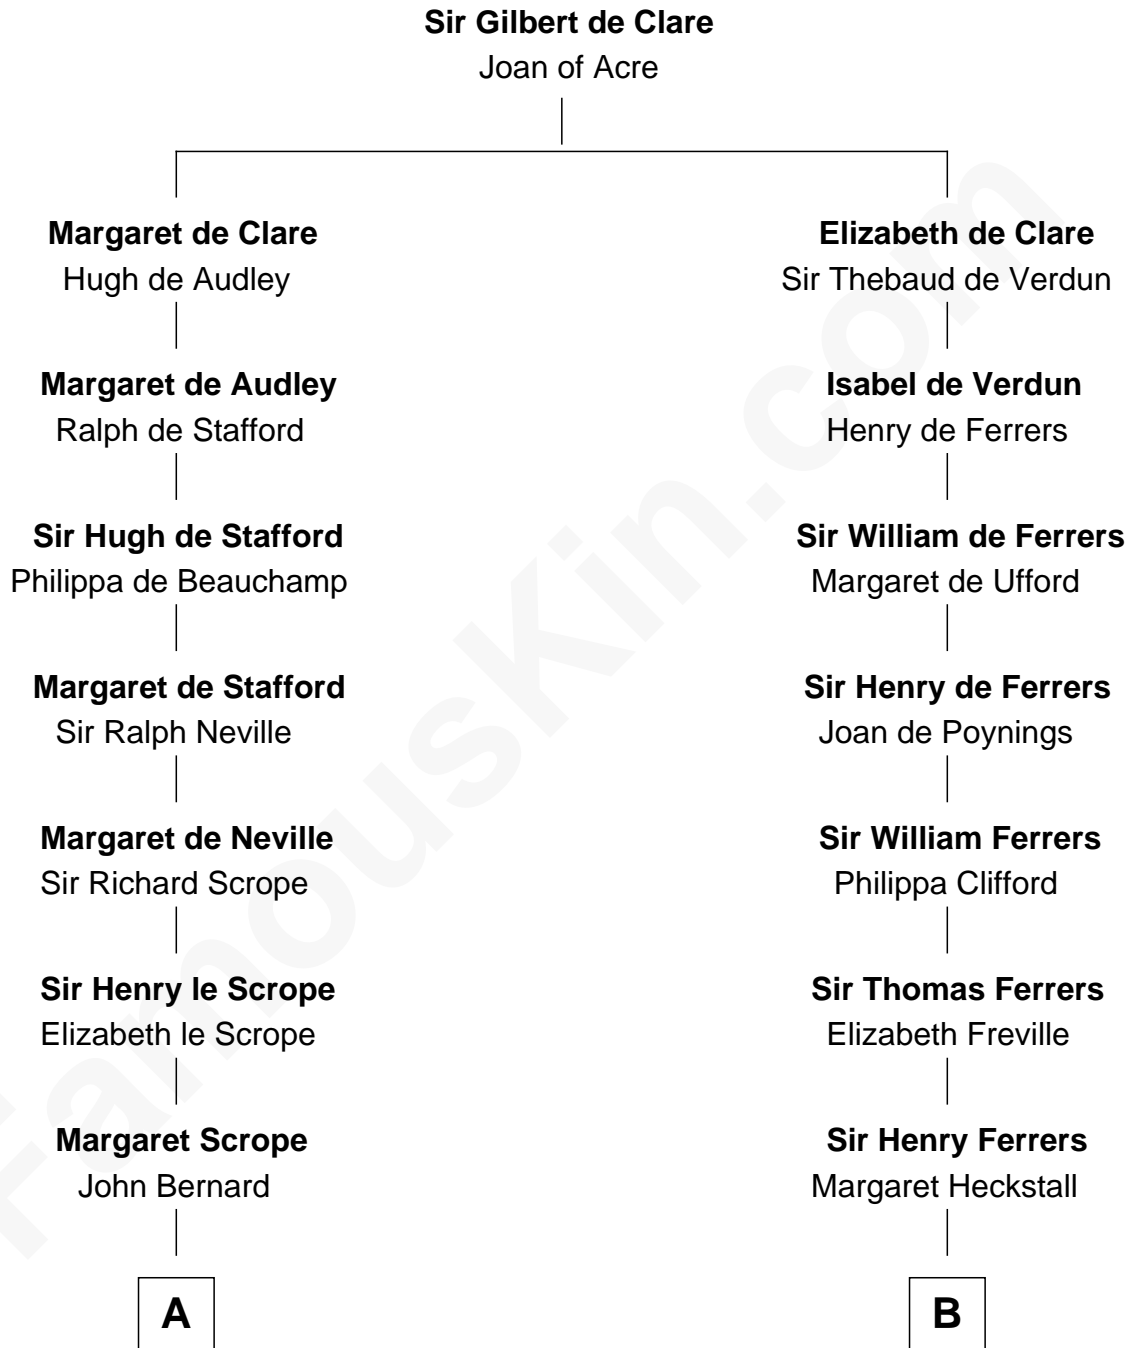

FamousKin.com

Relationship Chart of

Richard Henry Lee

Signer of the Declaration of Independence

15th cousin 6 times removed of

John McCain

U.S. Senator from Arizona

C

Eliza Geddy Fenner

James Vaulx

James Junius Vaulx

Margaret Garside

Katherine Davey Vaulx

Adm. John Sidney McCain

Adm. John Sidney McCain

Roberta Wright