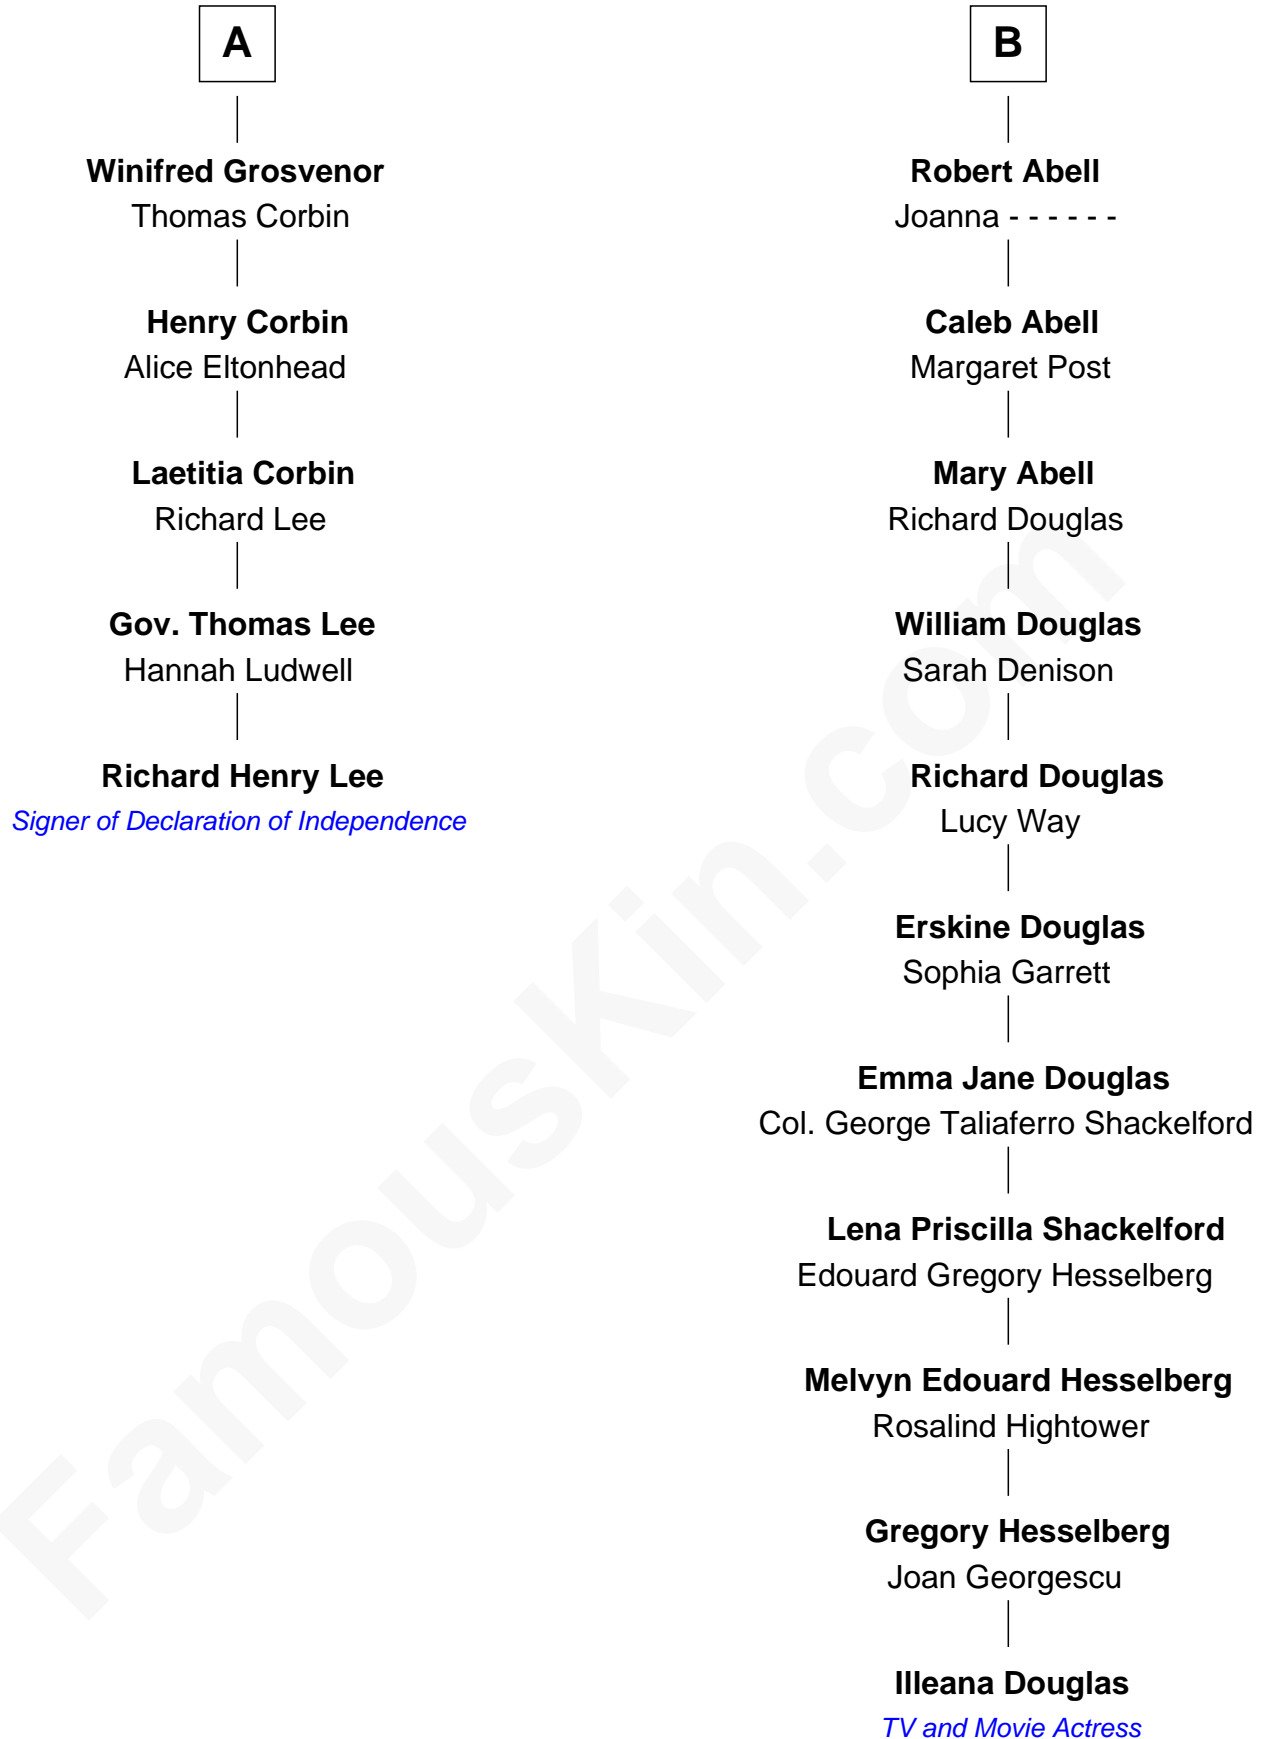

## Relationship Chart of

### Richard Henry Lee

*Signer of the Declaration of Independence*

11th cousin 6 times removed of

**Illeana Douglas**

*TV and Movie Actress*

**Sir Robert Corbet**

Margaret - - - - -

Illeana Douglas photo by [Lan Bui](#) (CC BY-SA 2.0)