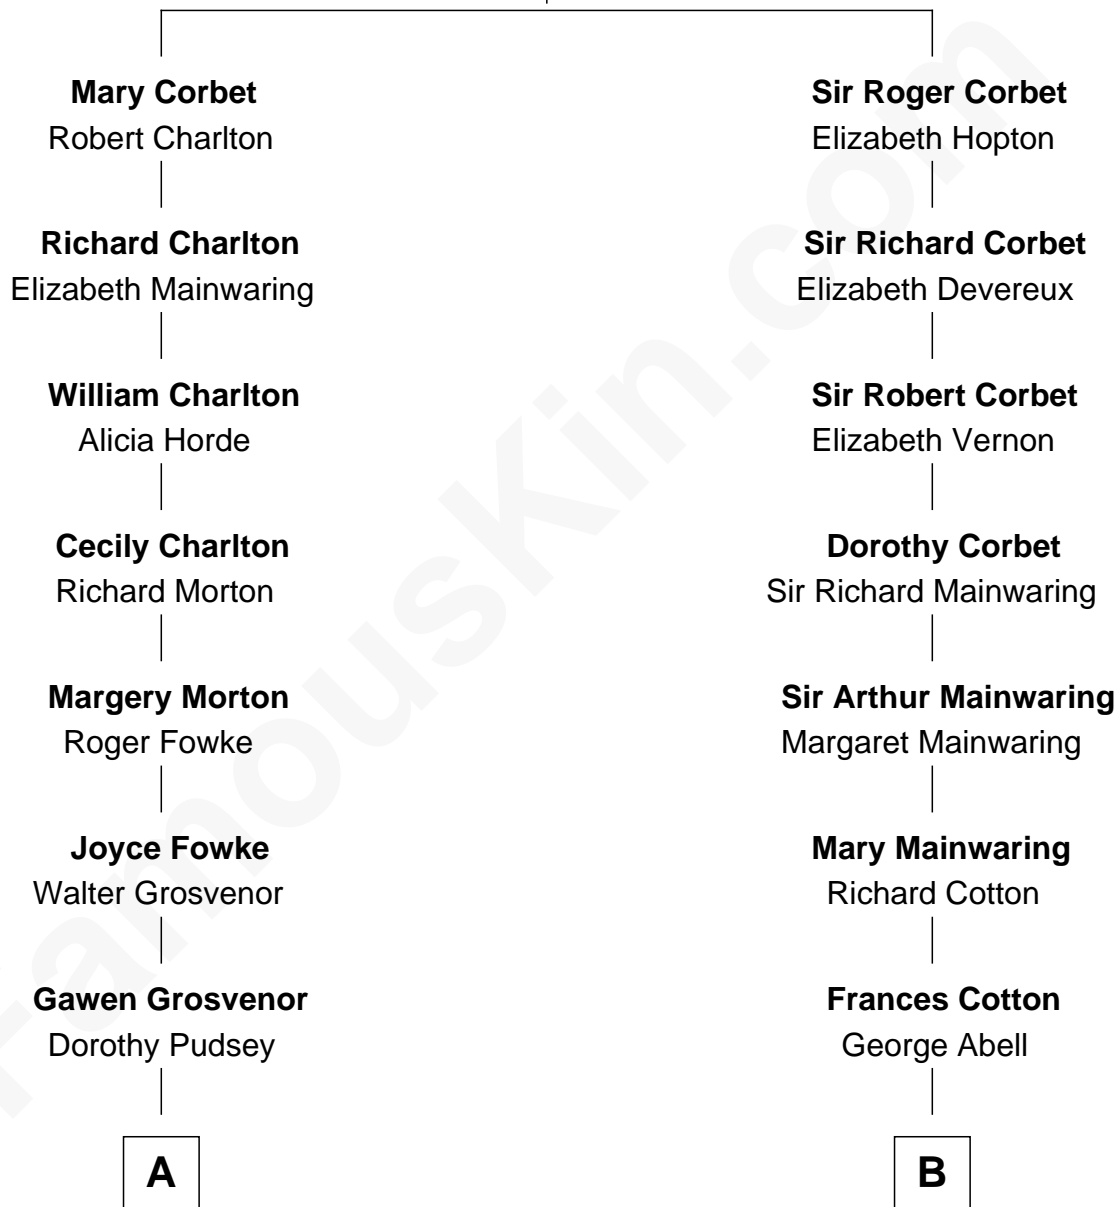

## Relationship Chart of

### Richard Henry Lee

*Signer of the Declaration of Independence*

11th cousin 6 times removed of

**Illeana Douglas**

*TV and Movie Actress*

**Sir Robert Corbet**

Margaret - - - - -

Illeana Douglas photo by [Lan Bui](#) (CC BY-SA 2.0)