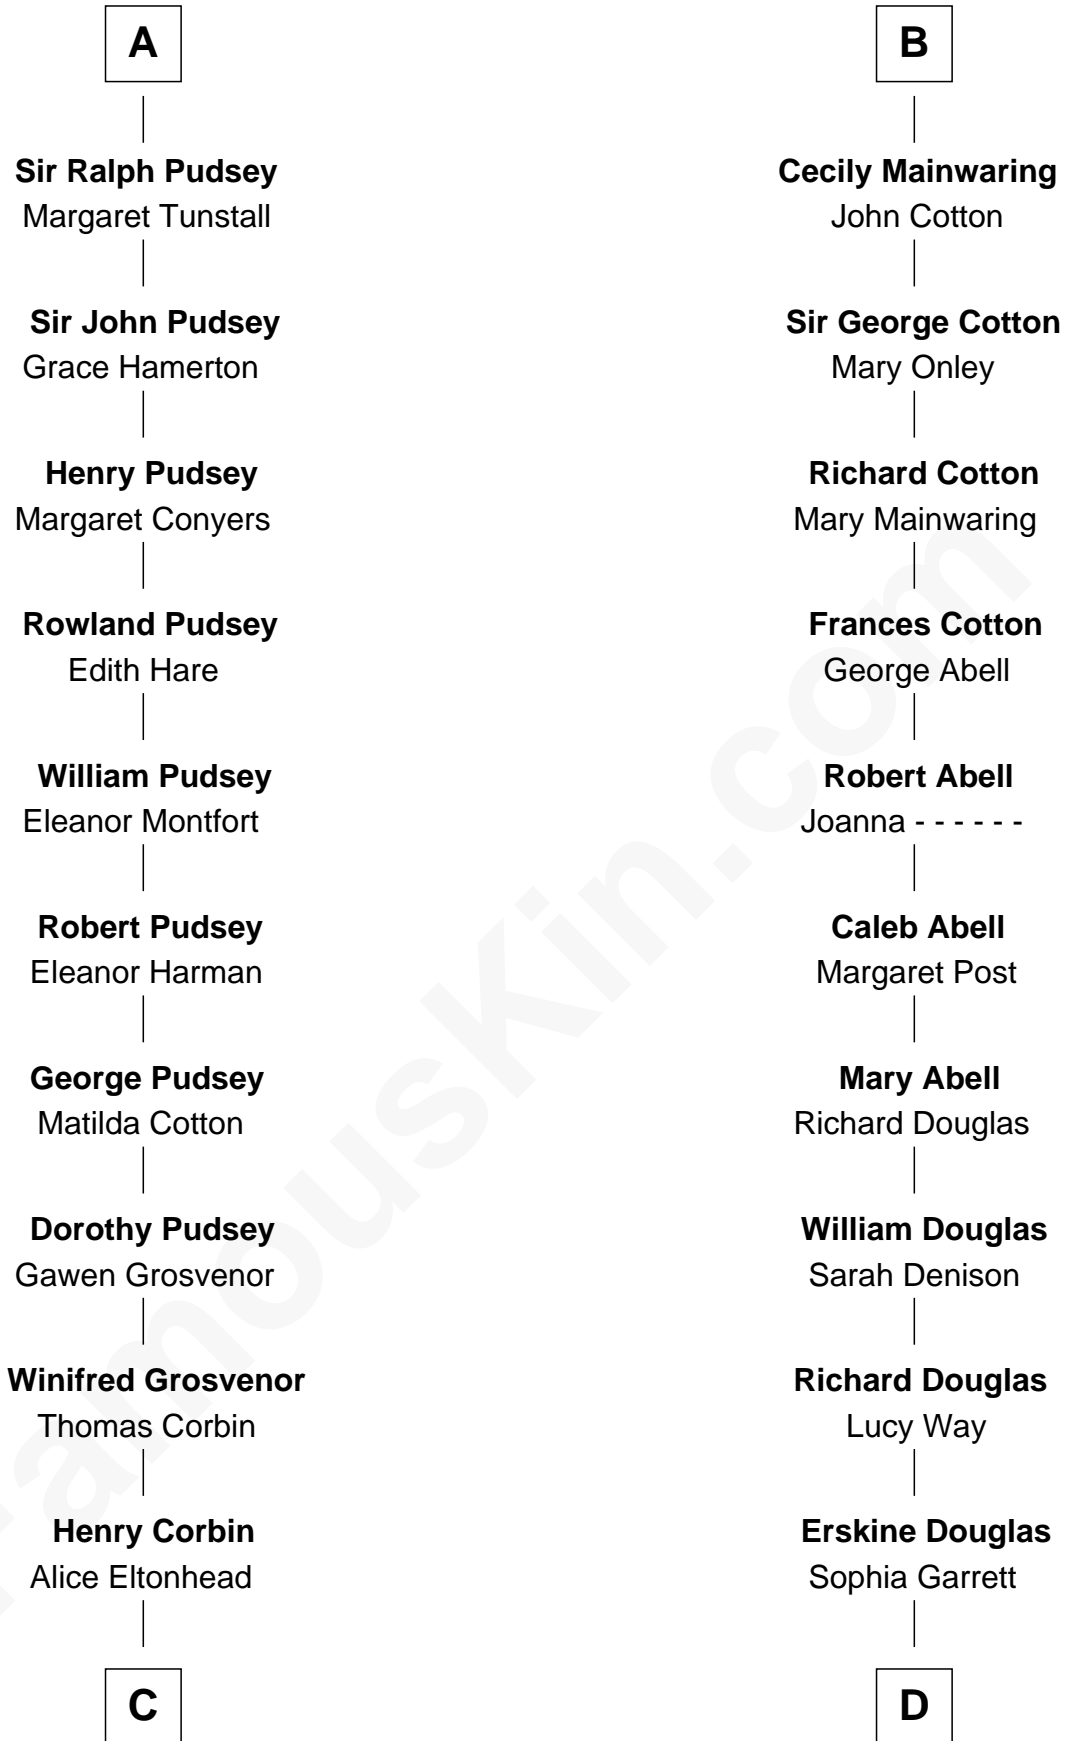

FamousKin.com

Relationship Chart of

Richard Henry Lee

Signer of the Declaration of Independence

19th cousin 2 times removed of

Illeana Douglas

TV and Movie Actress

C

Laetitia Corbin

Richard Lee

Gov. Thomas Lee

Hannah Ludwell

Richard Henry Lee

Signer of Declaration of Independence

D

Emma Jane Douglas

Col. George Taliaferro Shackelford

Lena Priscilla Shackelford

Edouard Gregory Hesselberg

Melvyn Edouard Hesselberg

Rosalind Hightower

Gregory Hesselberg

Joan Georgescu

Illeana Douglas