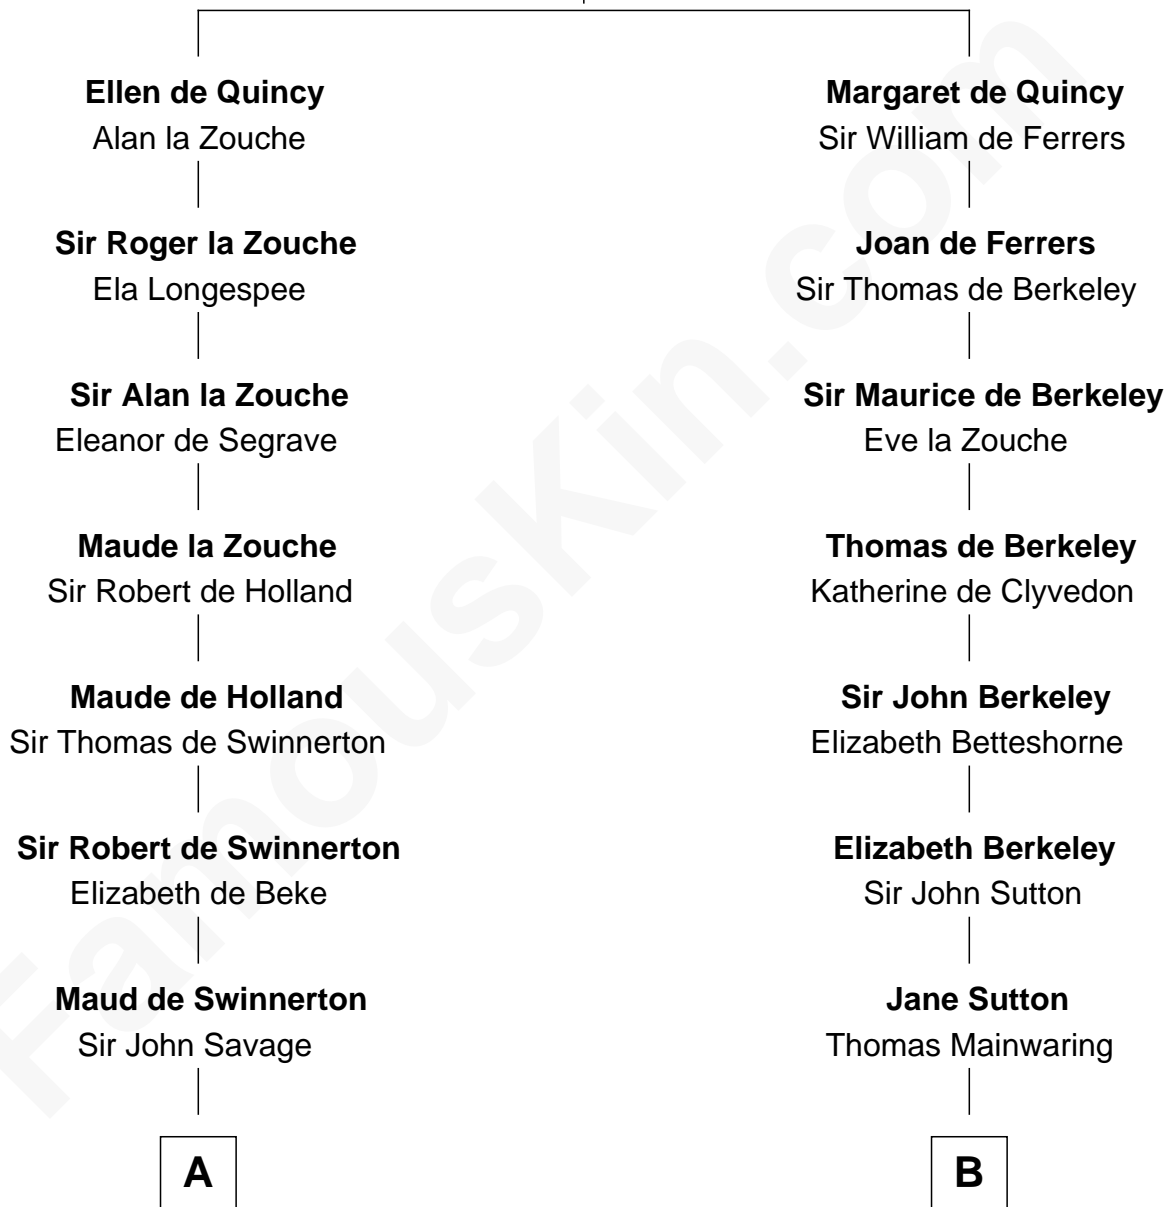

FamousKin.com

Relationship Chart of

Richard Henry Lee

Signer of the Declaration of Independence

17th cousin 4 times removed of

Illeana Douglas

TV and Movie Actress

Sir Roger de Quincy

Helen of Galloway

C

Emma Jane Douglas

Col. George Taliaferro Shackelford

Lena Priscilla Shackelford

Edouard Gregory Hesselberg

Melvyn Edouard Hesselberg

Rosalind Hightower