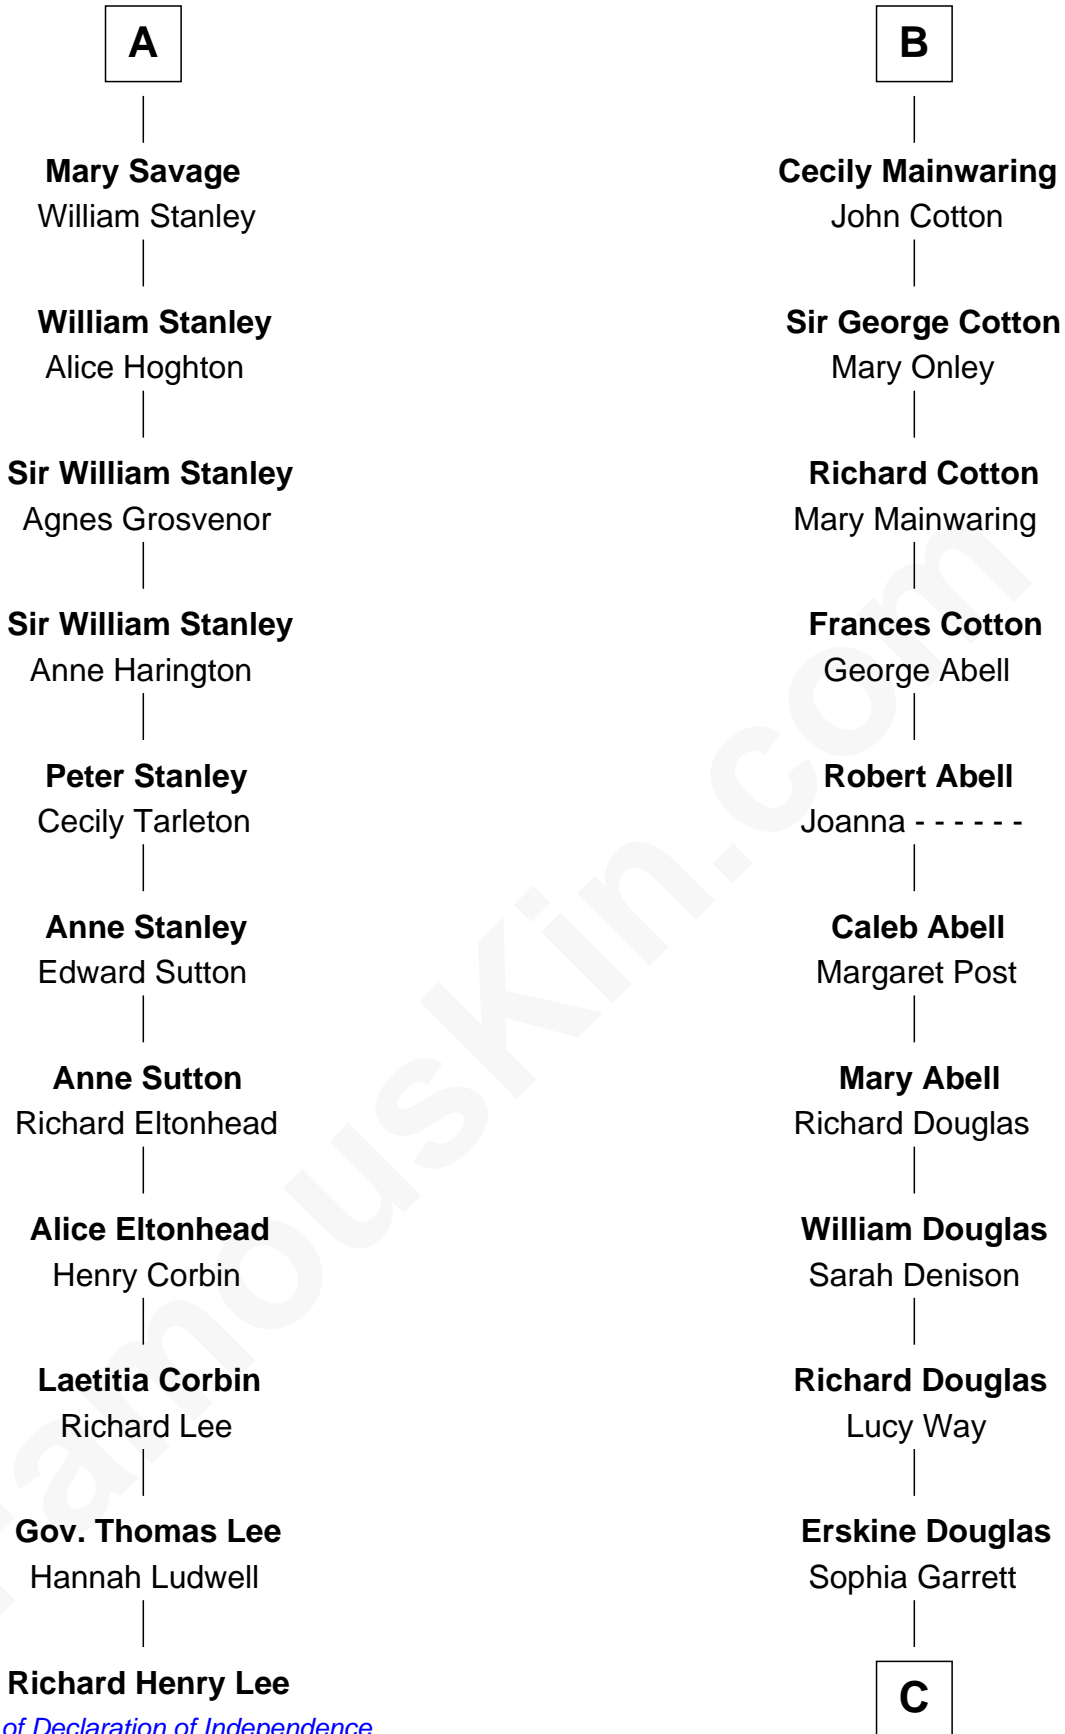

FamousKin.com

Relationship Chart of

Richard Henry Lee

Signer of the Declaration of Independence

17th cousin 4 times removed of

Illeana Douglas

TV and Movie Actress

Sir Roger de Quincy

Helen of Galloway

C

Emma Jane Douglas

Col. George Taliaferro Shackelford

Lena Priscilla Shackelford

Edouard Gregory Hesselberg

Melvyn Edouard Hesselberg

Rosalind Hightower