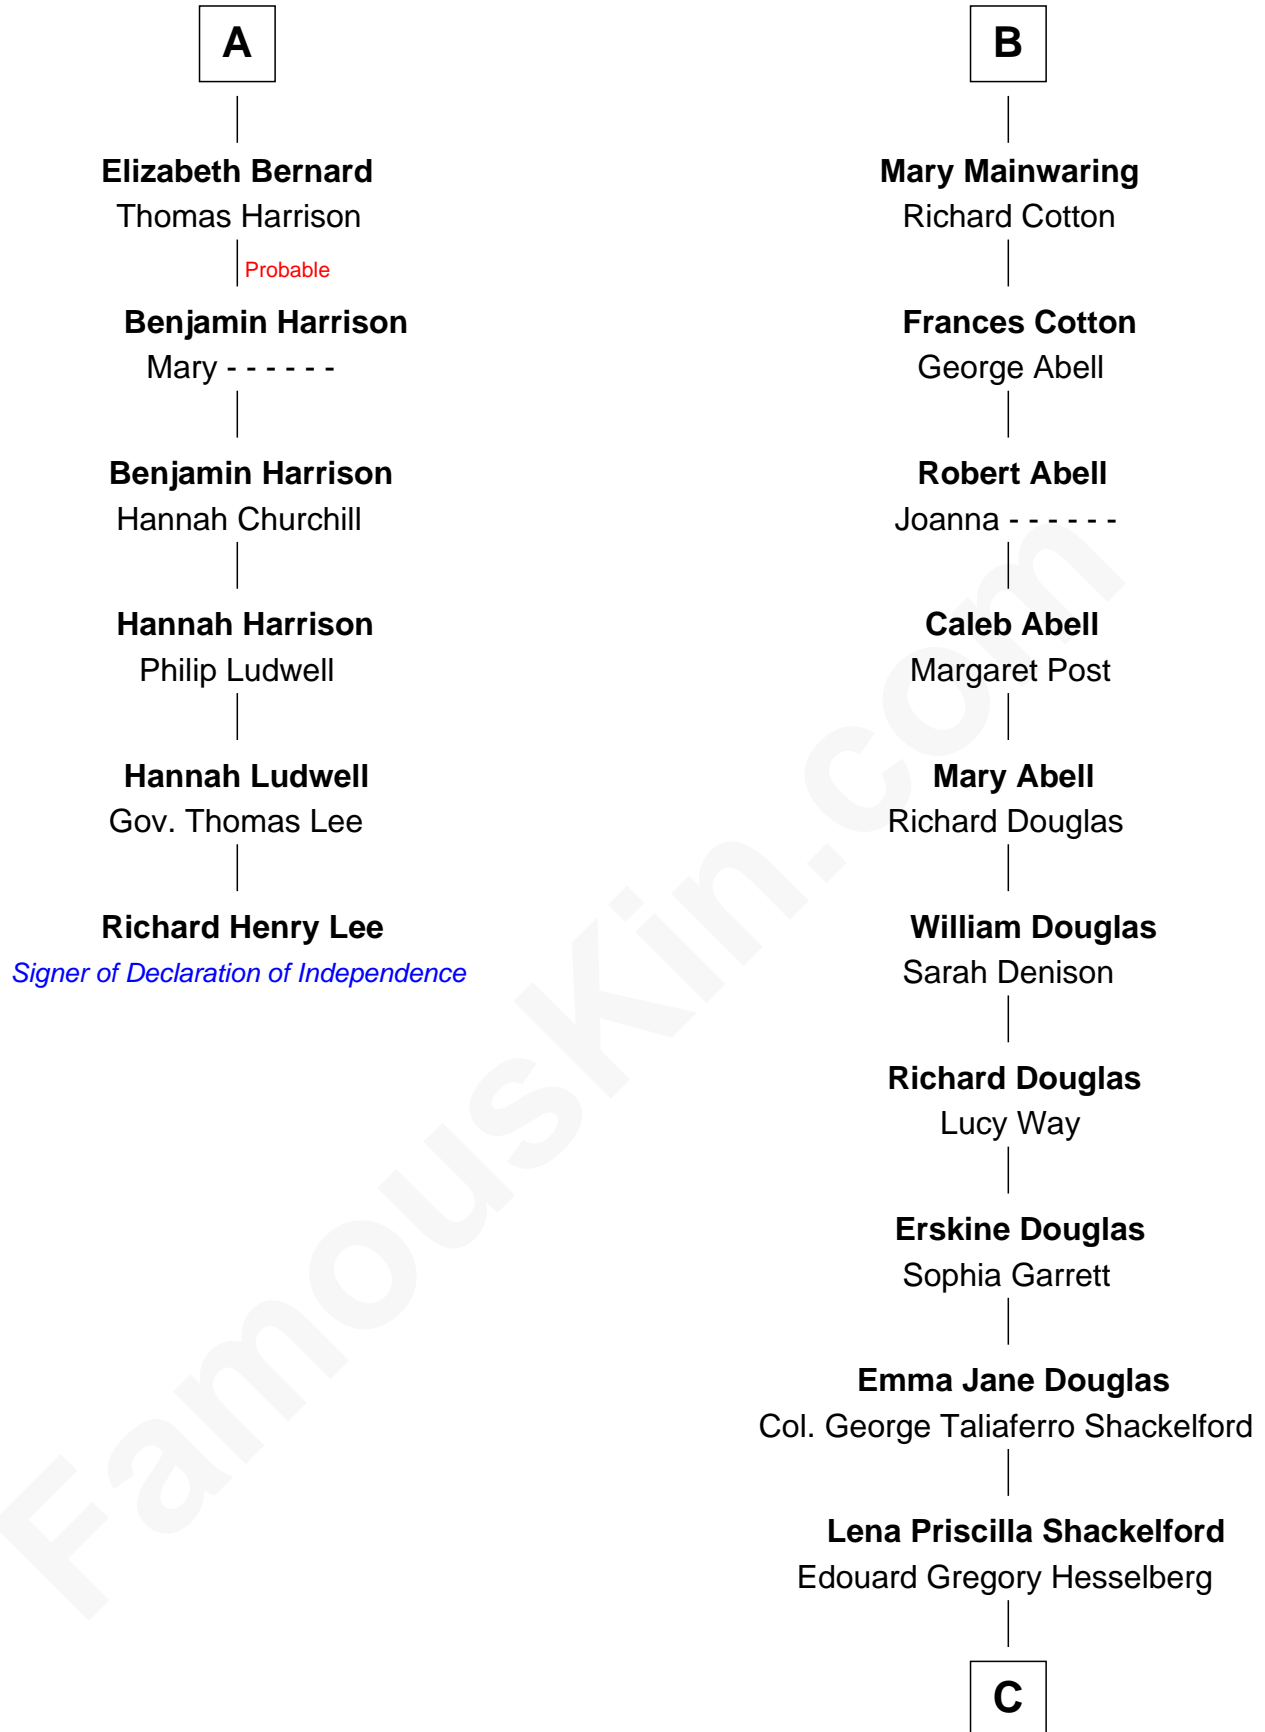

FamousKin.com

Relationship Chart of

Richard Henry Lee

Signer of the Declaration of Independence

12th cousin 7 times removed of

Illeana Douglas

TV and Movie Actress

John de Welles

Maud de Roos

Margery de Welles

Stephen le Scrope

John le Scrope

Elizabeth Chaworth

Elizabeth le Scrope

Sir Henry le Scrope

Margaret Scrope

Elizabeth Vernon

Sir Robert Corbet

Dorothy Corbet

Sir Richard Mainwaring

Sir Arthur Mainwaring

Margaret Mainwaring

B

C

—
Melvyn Edouard Hesselberg

Rosalind Hightower

—
Gregory Hesselberg

Joan Georgescu

—
Illeana Douglas

TV and Movie Actress

FamousKin.com