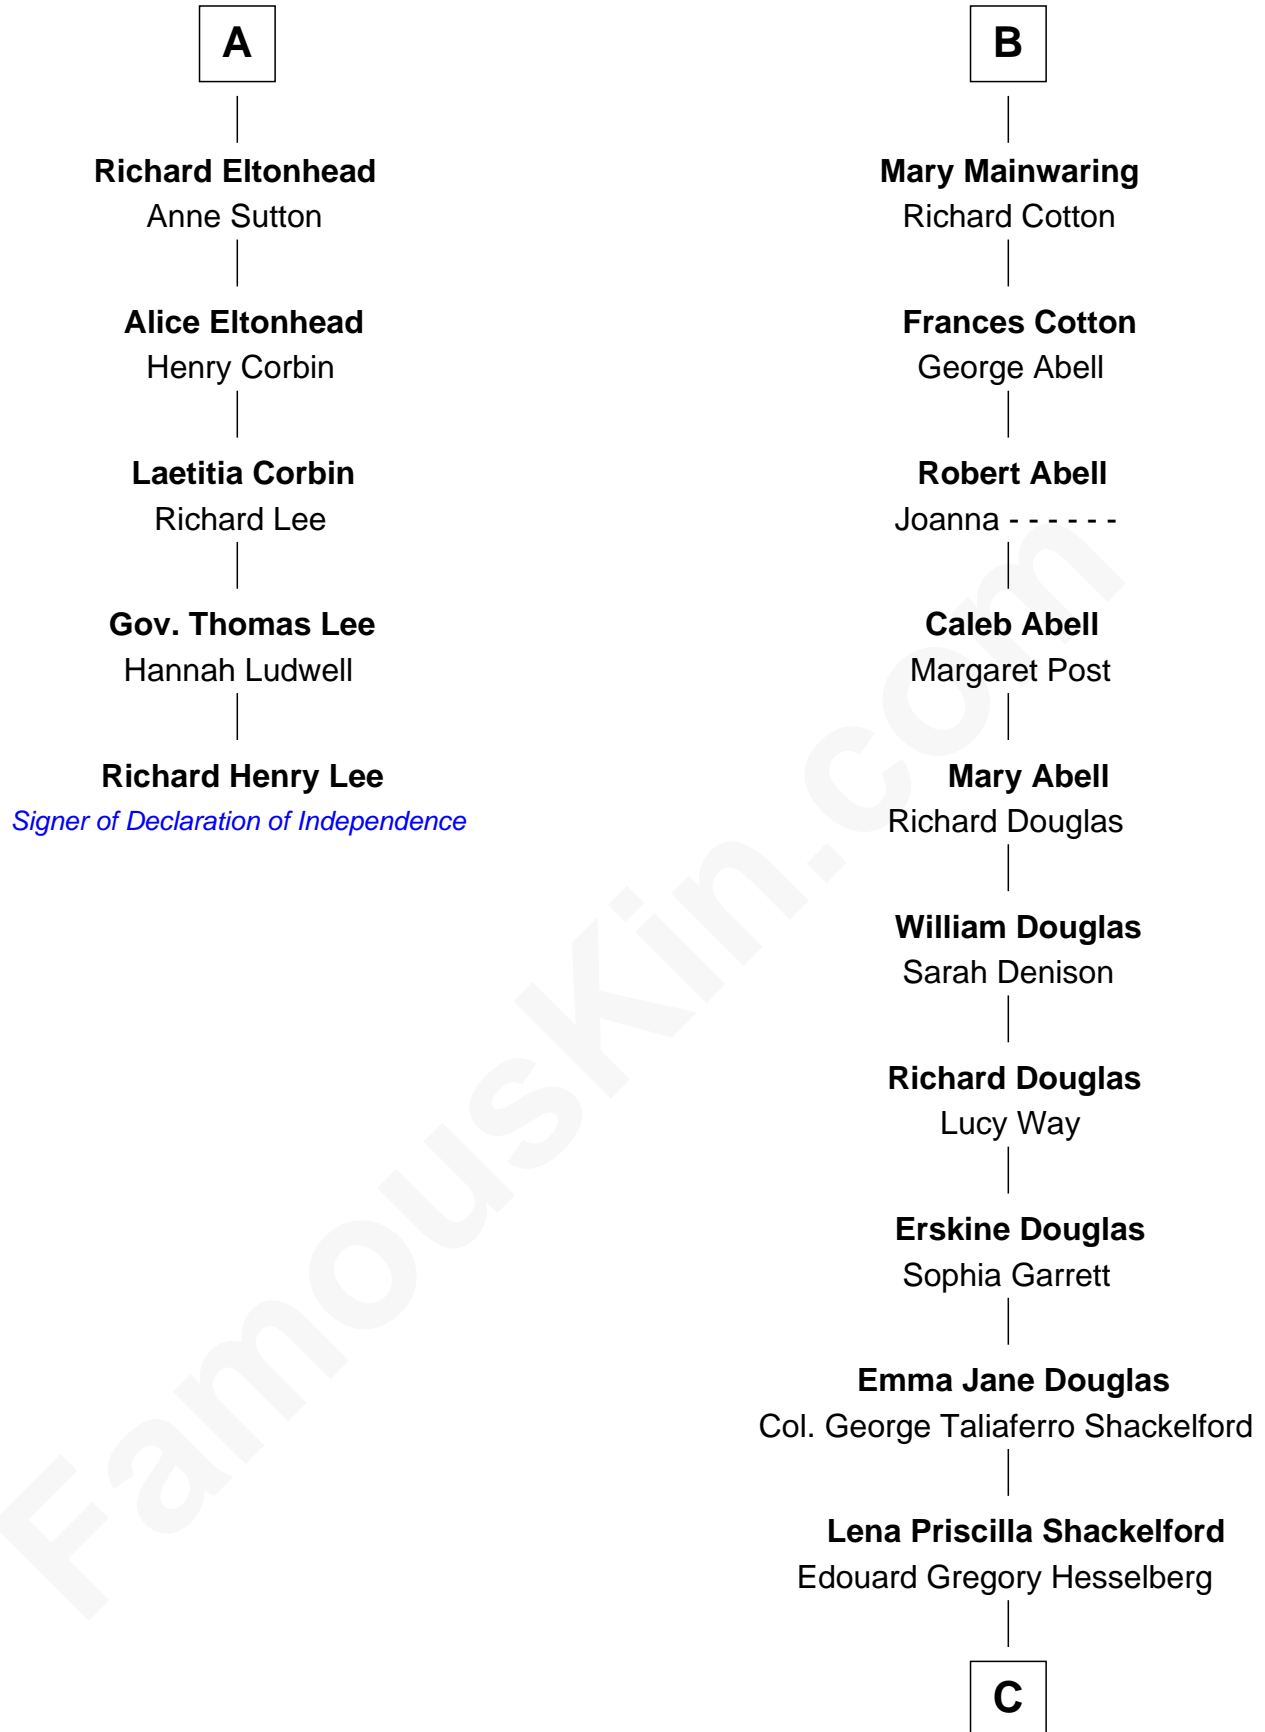

FamousKin.com

Relationship Chart of

Richard Henry Lee

Signer of the Declaration of Independence

11th cousin 8 times removed of

Illeana Douglas

TV and Movie Actress

Sir Richard Fitzalan

Joan Fitzalan

Sir William Beauchamp

Joan Beauchamp

James Butler

Elizabeth Butler

John Talbot

Ann Talbot

Sir Henry Vernon

Elizabeth Vernon

Sir Robert Corbet

Dorothy Corbet

Sir Richard Mainwaring

Sir Arthur Mainwaring

Margaret Mainwaring

B

C