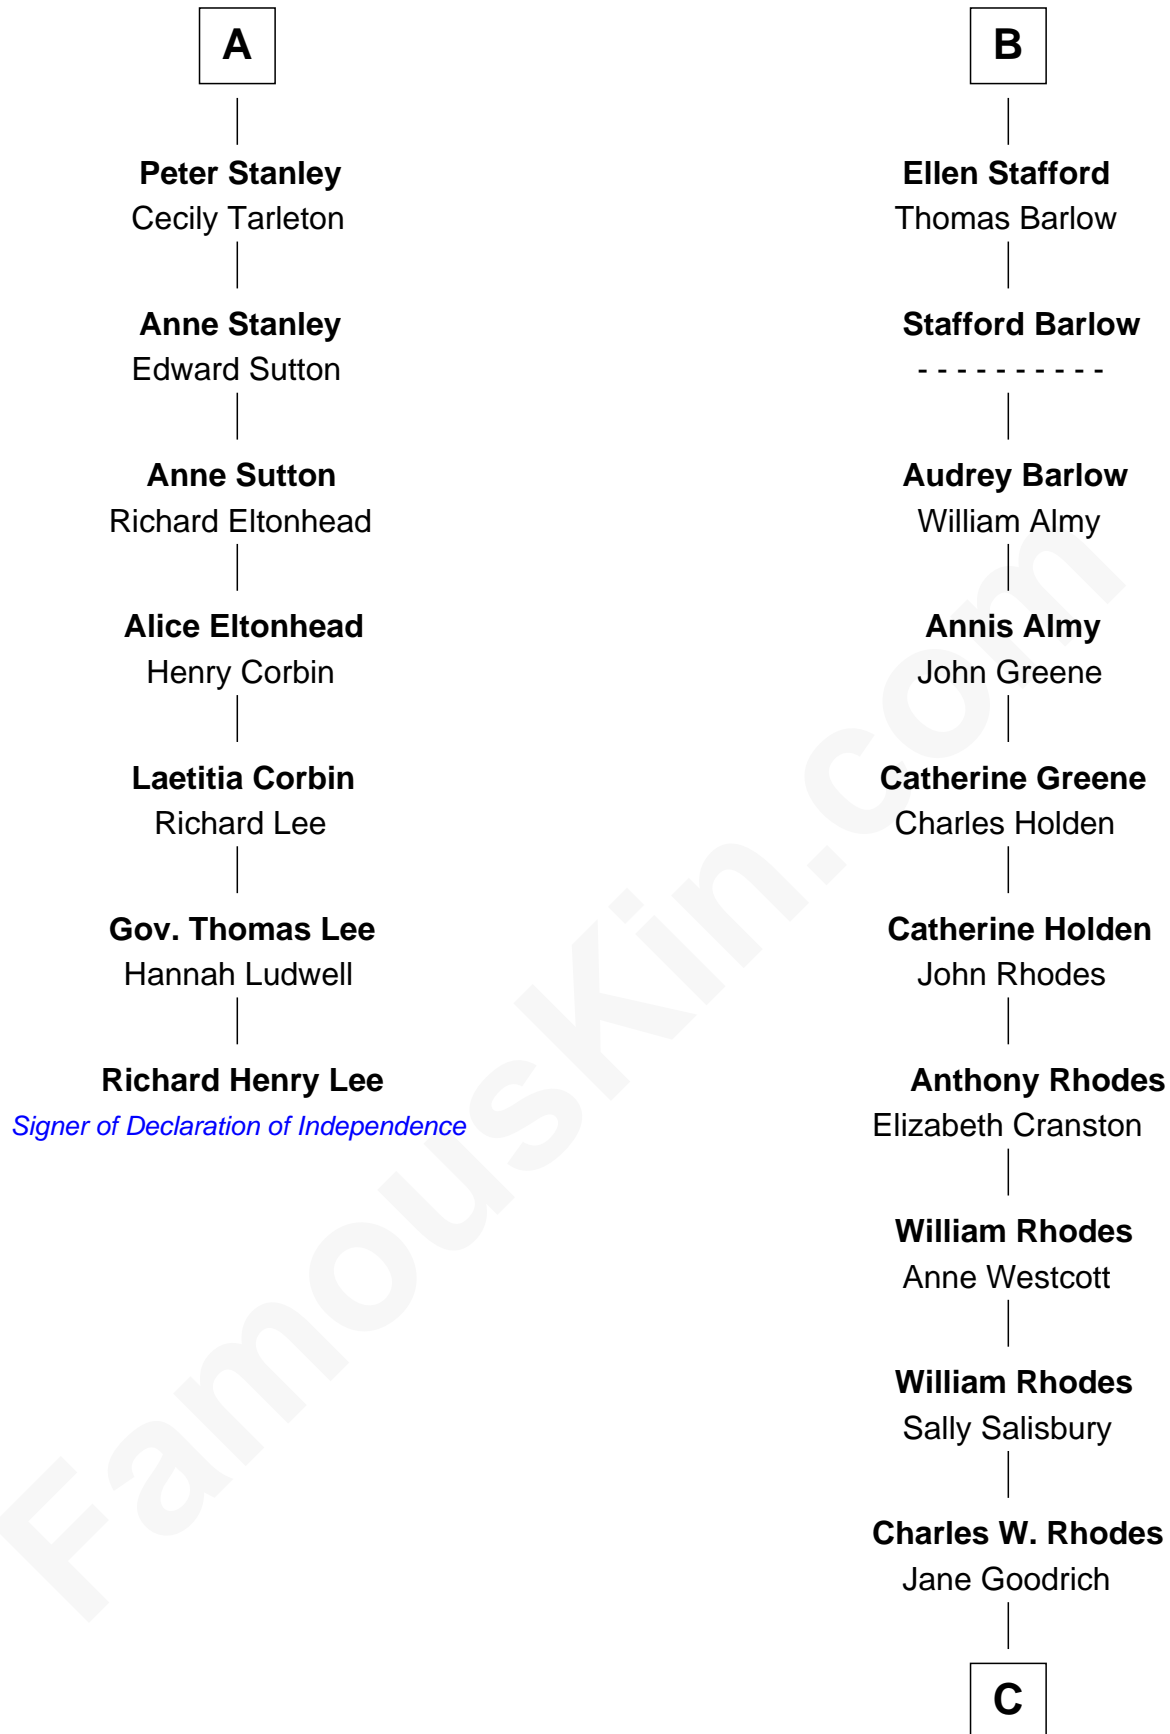

## Relationship Chart of

### Richard Henry Lee

*Signer of the Declaration of Independence*

13th cousin 8 times removed of

**Sarah Palin**

*9th Governor of Alaska*

**C**

Alma Miranda Rhodes

James W. Heath

Charles R. Heath

Alice Adeline Oriel

Charles Francis Heath

Nellie Marie Brandt

Charles Richard Heath

Sarah Sheeran

**Sarah Palin**

*9th Governor of Alaska*