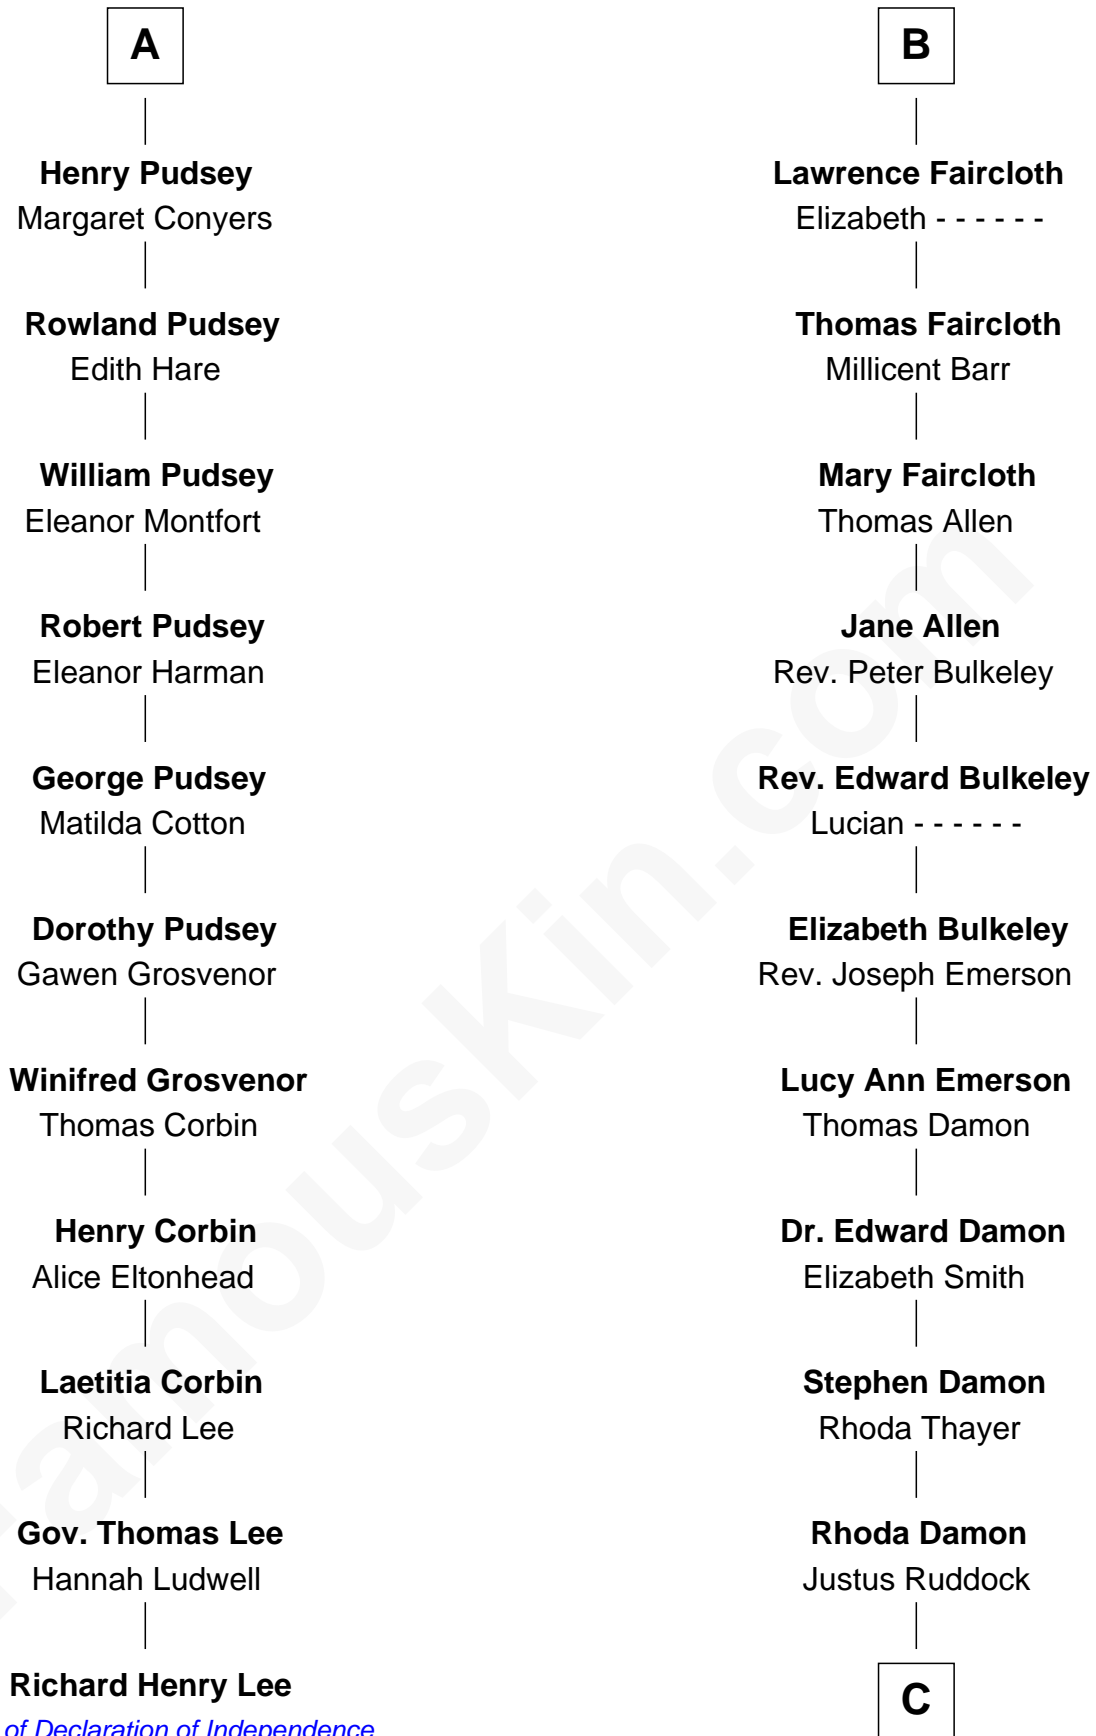

FamousKin.com

Relationship Chart of

Richard Henry Lee

Signer of the Declaration of Independence

17th cousin 4 times removed of

Sarah Palin

9th Governor of Alaska

C

Thomas S. Ruddock

Maria Nancy Newell

May Belle Ruddock

Henry Charles Brandt

Nellie Marie Brandt

Charles Francis Heath

Charles Richard Heath

Sarah Sheeran