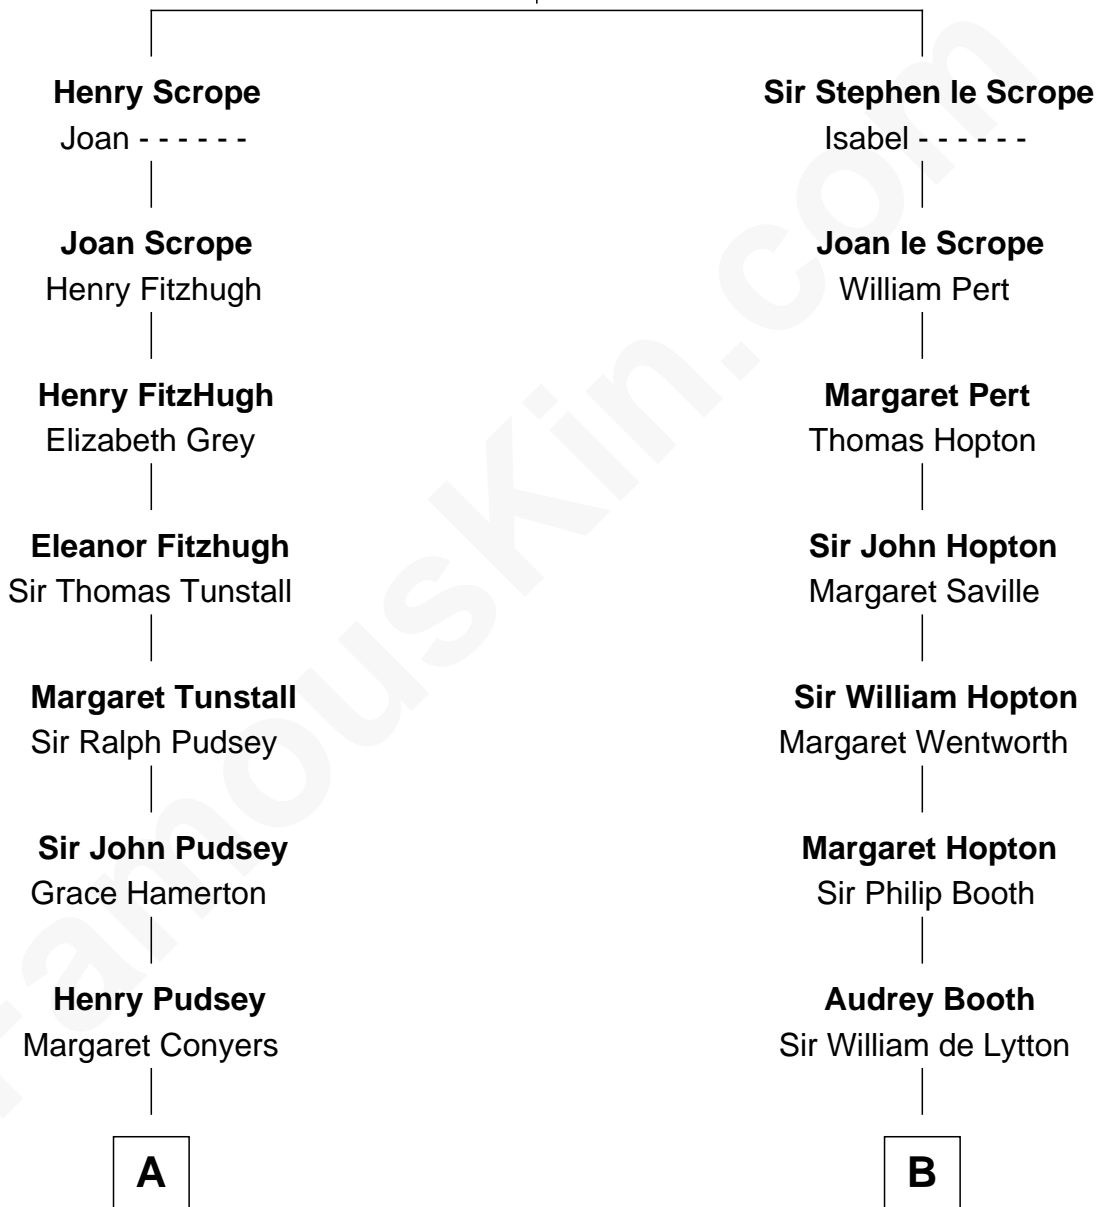

FamousKin.com

Relationship Chart of

Richard Henry Lee

Signer of the Declaration of Independence

15th cousin 1 time removed of

Thomas Jefferson

3rd U.S. President and Signer of the Declaration of Independence

Sir Geoffrey le Scrope

Ivetta de Ros

A

Rowland Pudsey

Edith Hare

William Pudsey

Eleanor Montfort

Robert Pudsey

Eleanor Harman

George Pudsey

Matilda Cotton

Dorothy Pudsey

Gawen Grosvenor

Winifred Grosvenor

Thomas Corbin

Henry Corbin