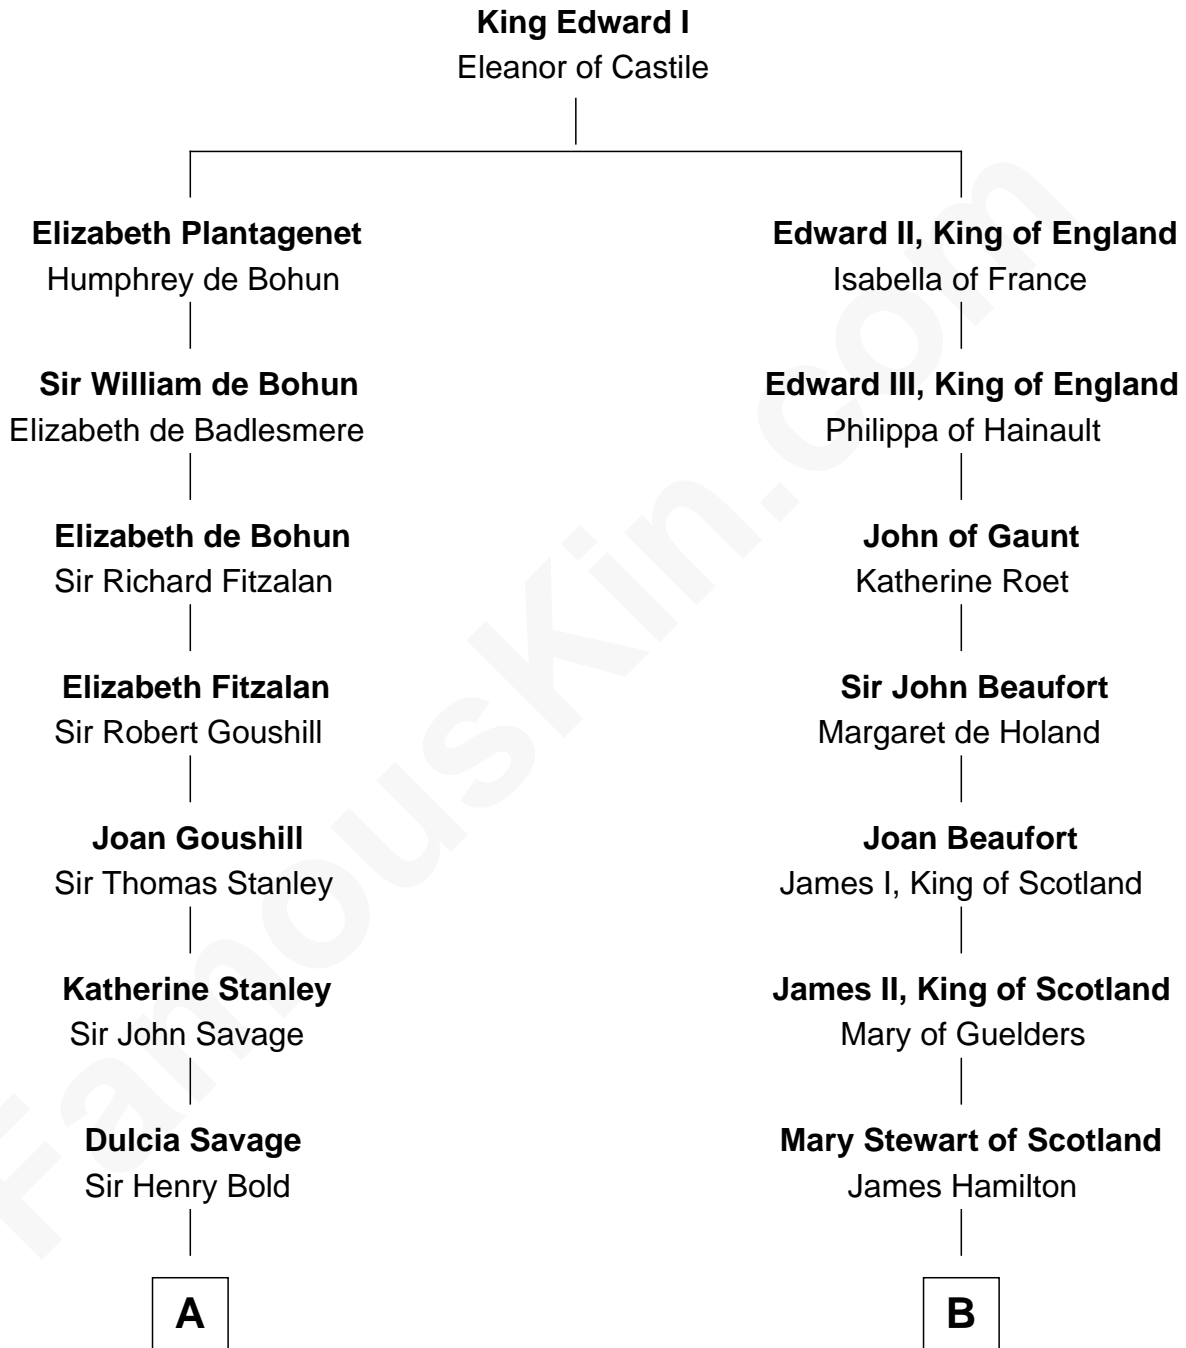

FamousKin.com

Relationship Chart of

Richard Henry Lee

Signer of the Declaration of Independence

14th cousin 3 times removed of

Alexander Hamilton

1st U.S. Secretary of the Treasury

A

Maud Bold
Thomas Gerard

Jennet Gerard
Richard Eltonhead

William Eltonhead
Anne Bowers

Richard Eltonhead
Anne Sutton

Alice Eltonhead
Henry Corbin

Laetitia Corbin
Richard Lee

Gov. Thomas Lee
Hannah Ludwell

Richard Henry Lee
Signer of Declaration of Independence