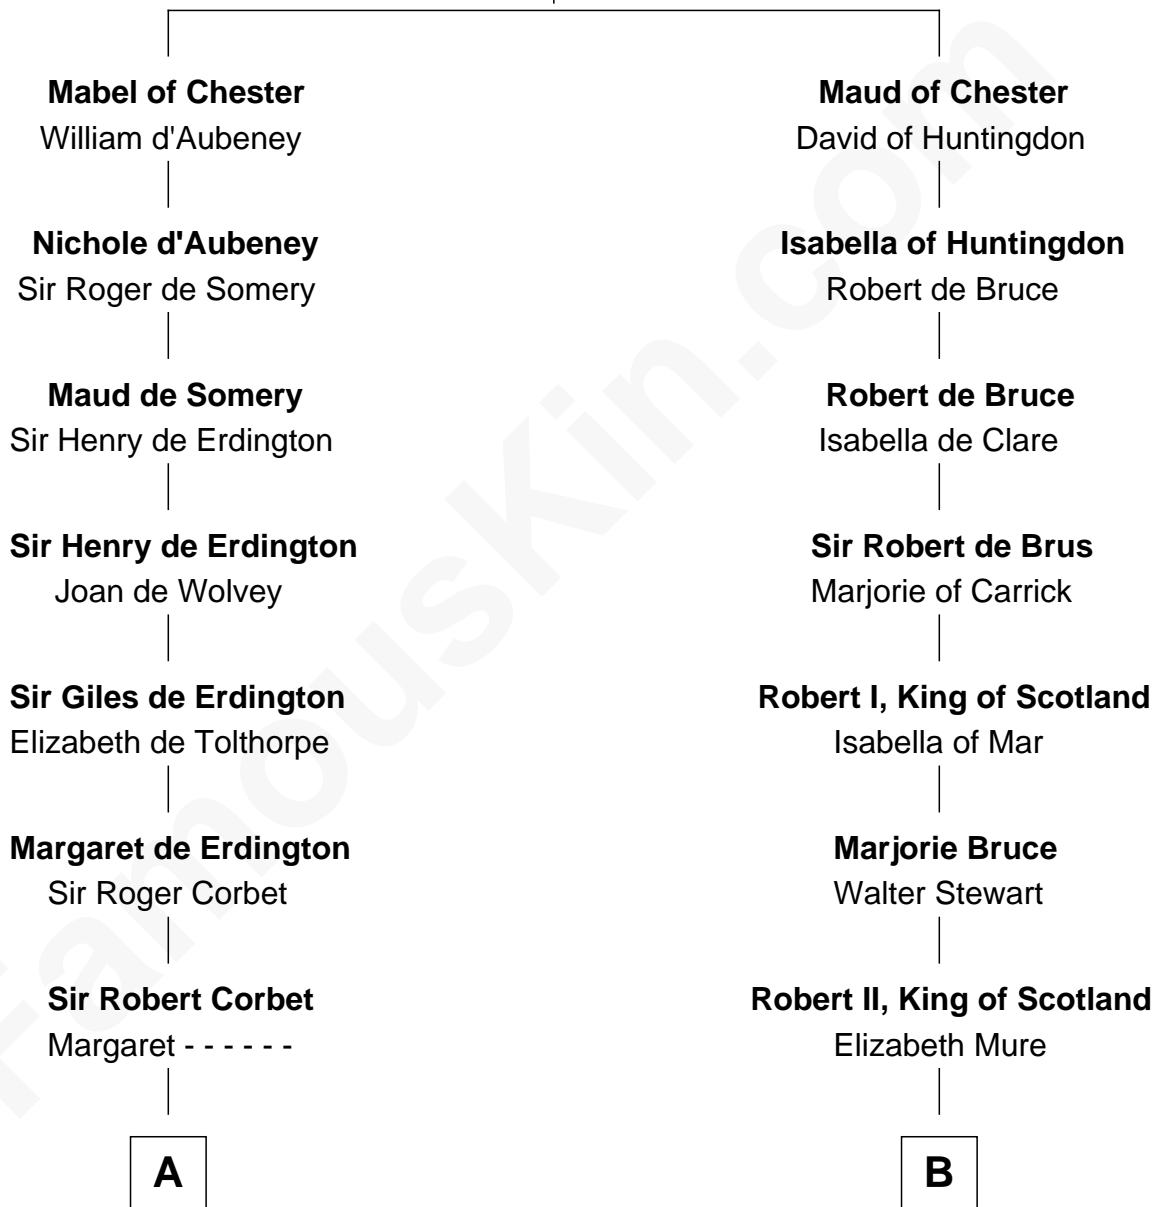

Hugh de Kevelioc
Bertrade de Montfort