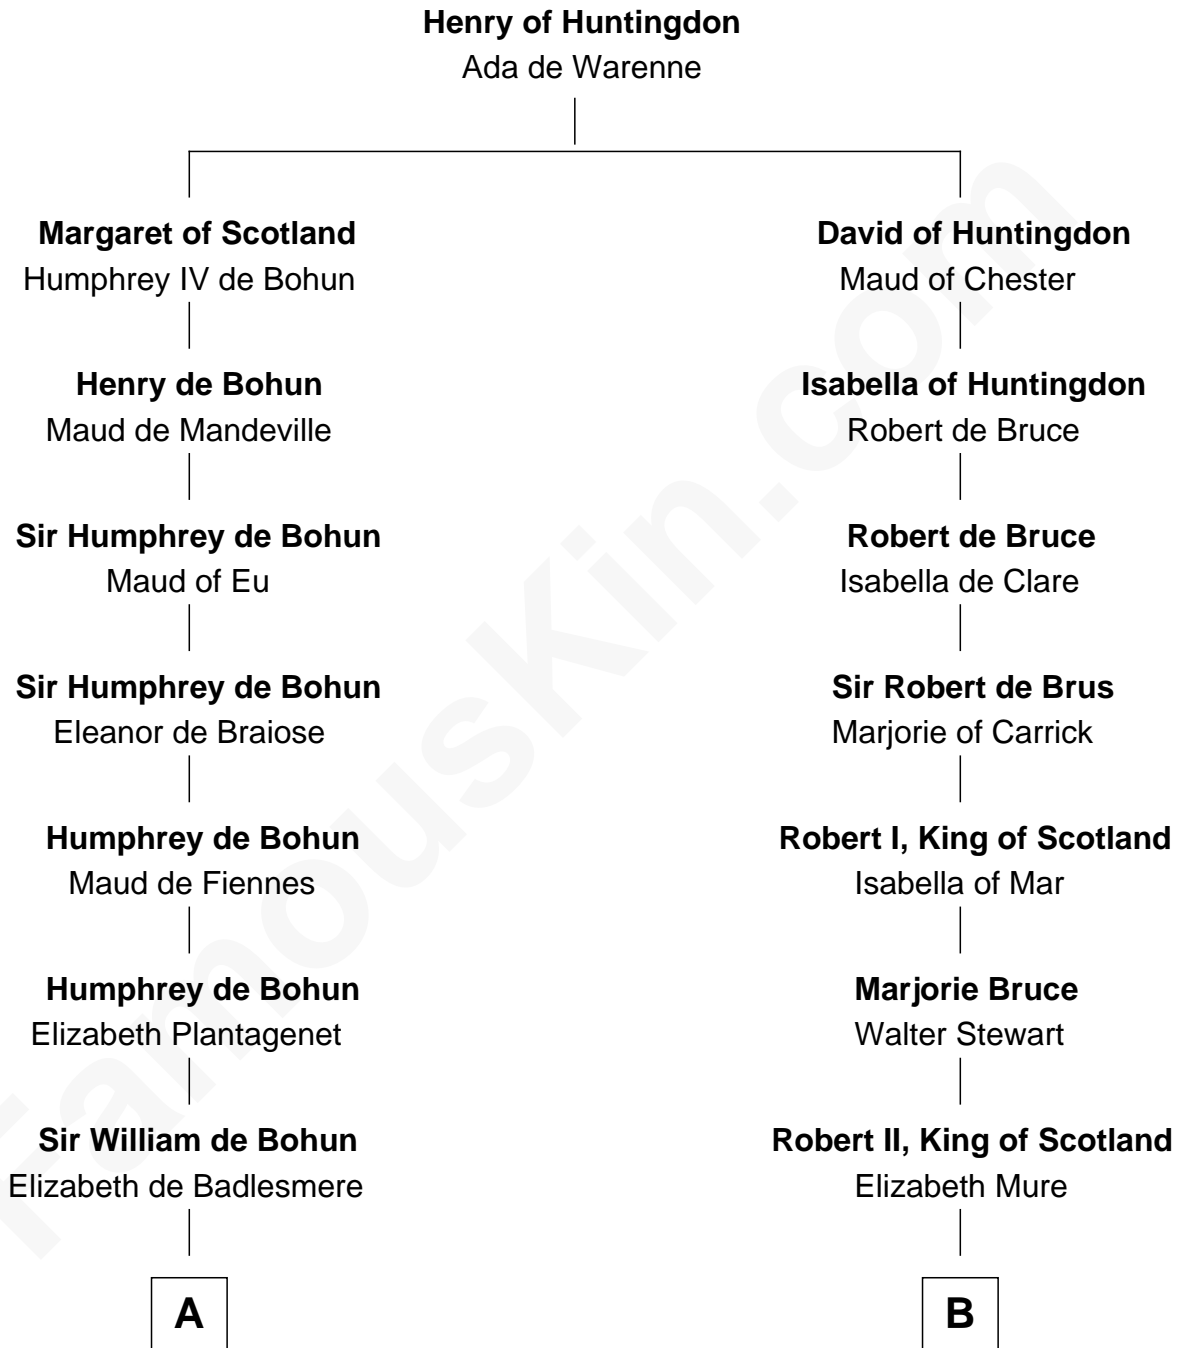

FamousKin.com

Relationship Chart of

Richard Henry Lee

Signer of the Declaration of Independence

19th cousin 2 times removed of

Alexander Hamilton

1st U.S. Secretary of the Treasury

C

Laetitia Corbin

Richard Lee

Gov. Thomas Lee

Hannah Ludwell

Richard Henry Lee

Signer of Declaration of Independence

D

Alexander Cunningham