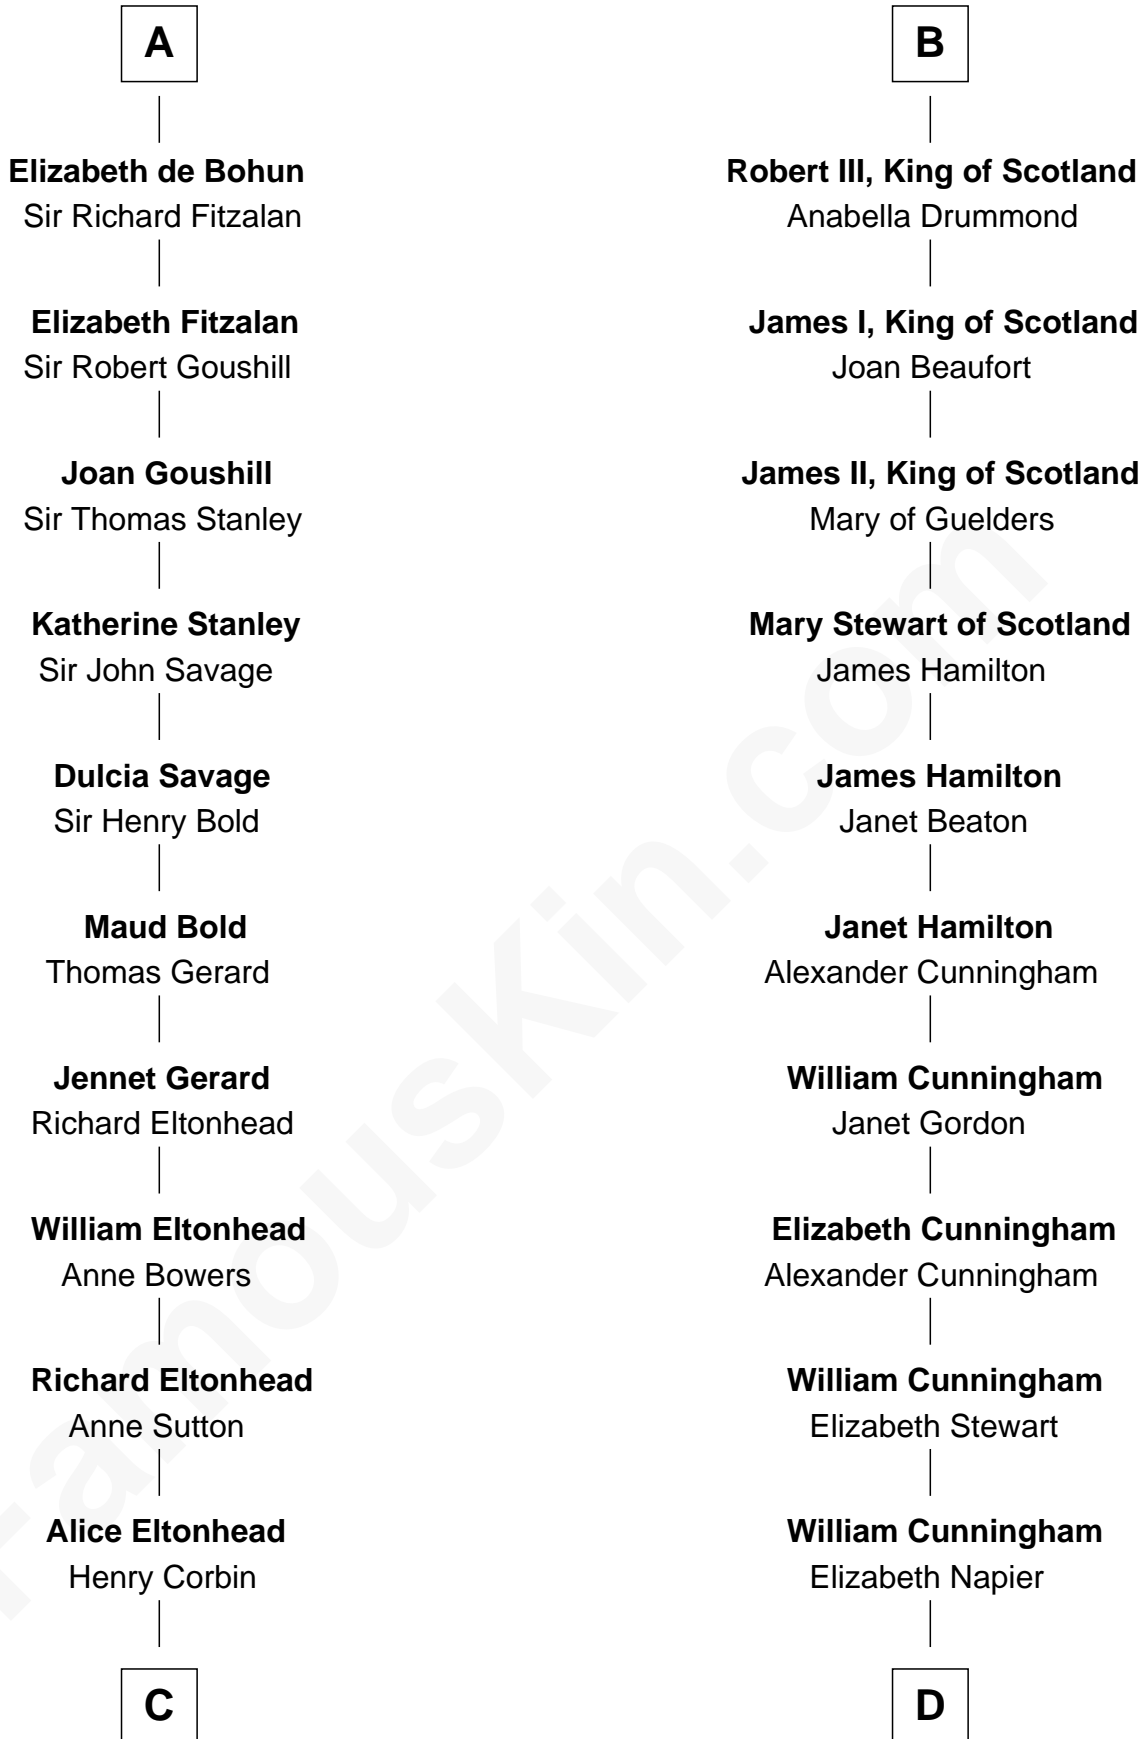

FamousKin.com

Relationship Chart of

Richard Henry Lee

Signer of the Declaration of Independence

19th cousin 2 times removed of

Alexander Hamilton

1st U.S. Secretary of the Treasury

C

Laetitia Corbin

Richard Lee

Gov. Thomas Lee

Hannah Ludwell

Richard Henry Lee

Signer of Declaration of Independence

D

Alexander Cunningham