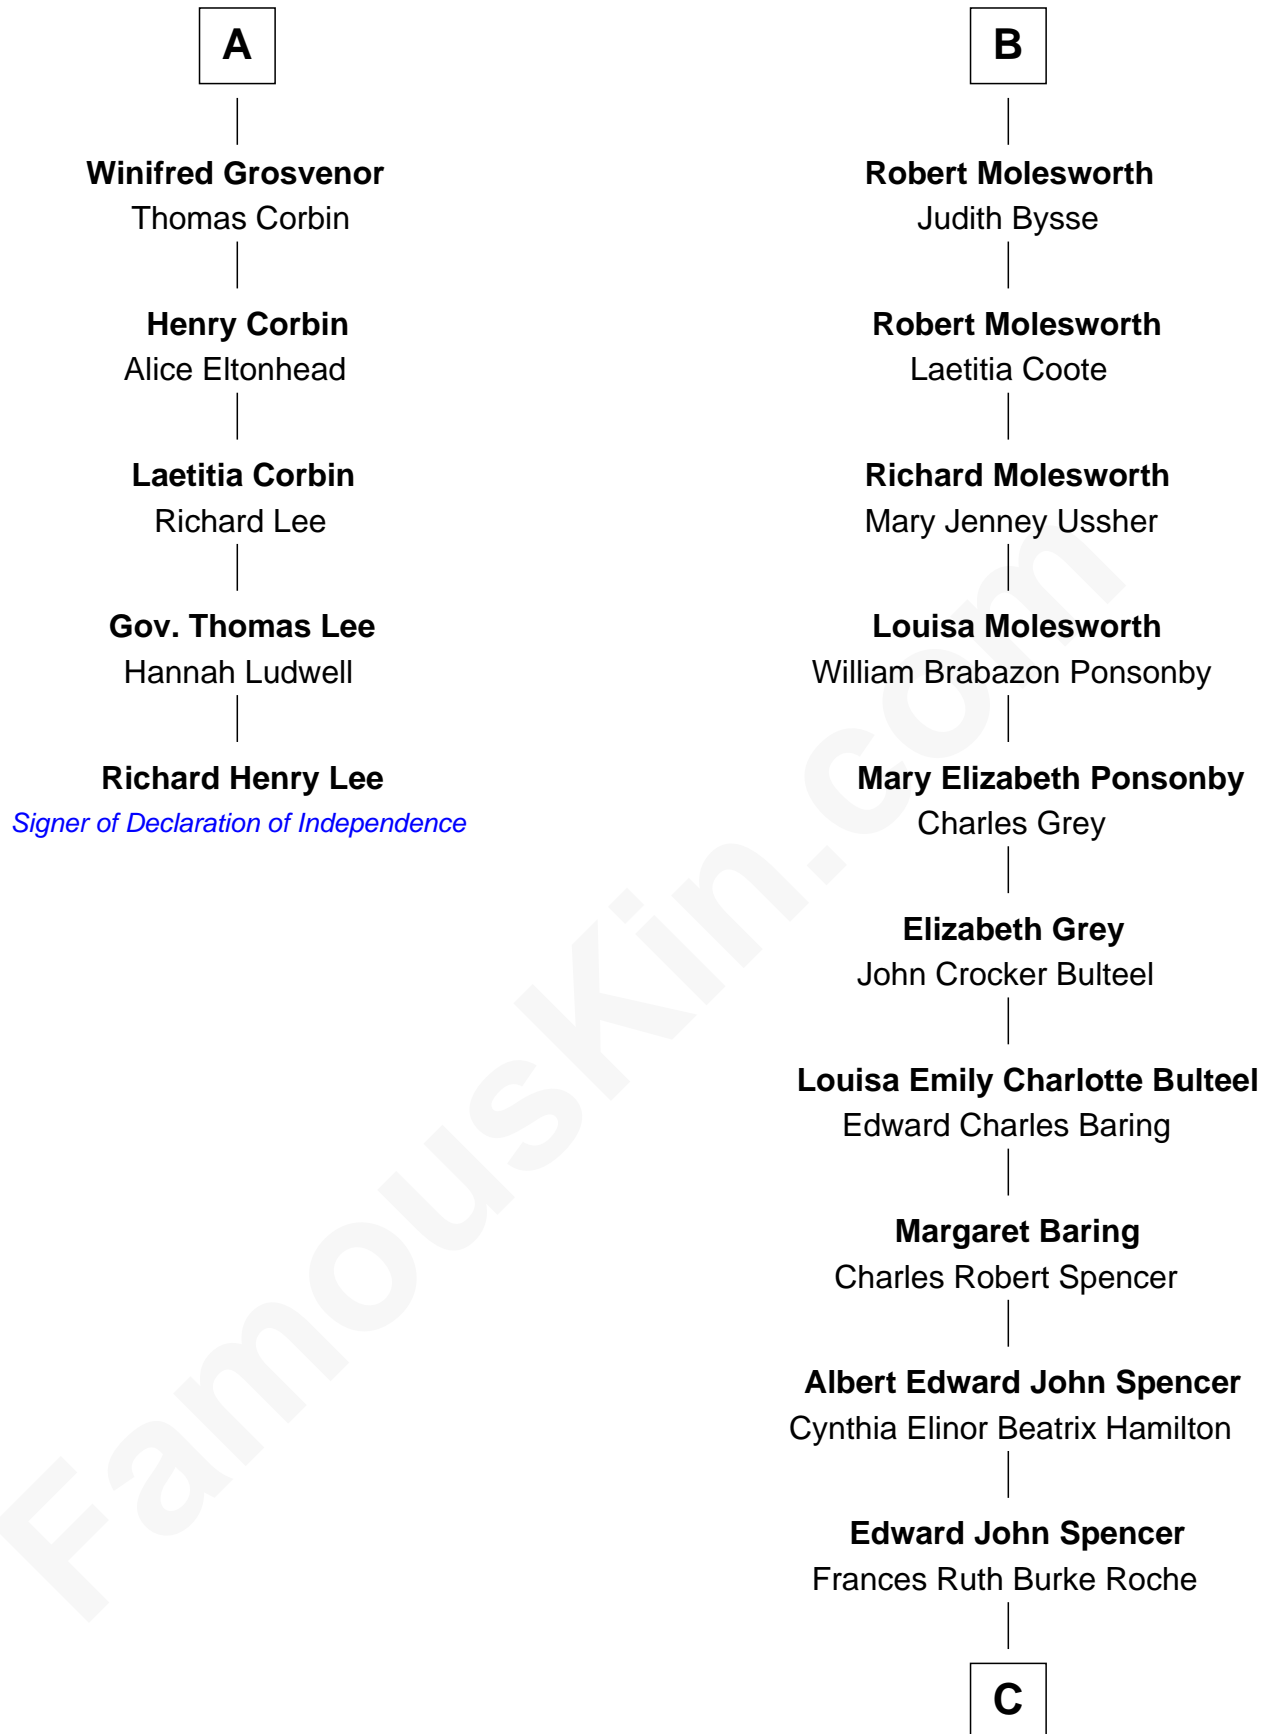

FamousKin.com

Relationship Chart of

Richard Henry Lee

Signer of the Declaration of Independence

11th cousin 7 times removed of

Prince William

Prince of Wales

Sir Robert Corbet

Margaret - - - - -

C

Princess Diana Frances Spencer
Charles III, King of the United Kingdom

Prince William
Prince of Wales

FamousKin.com