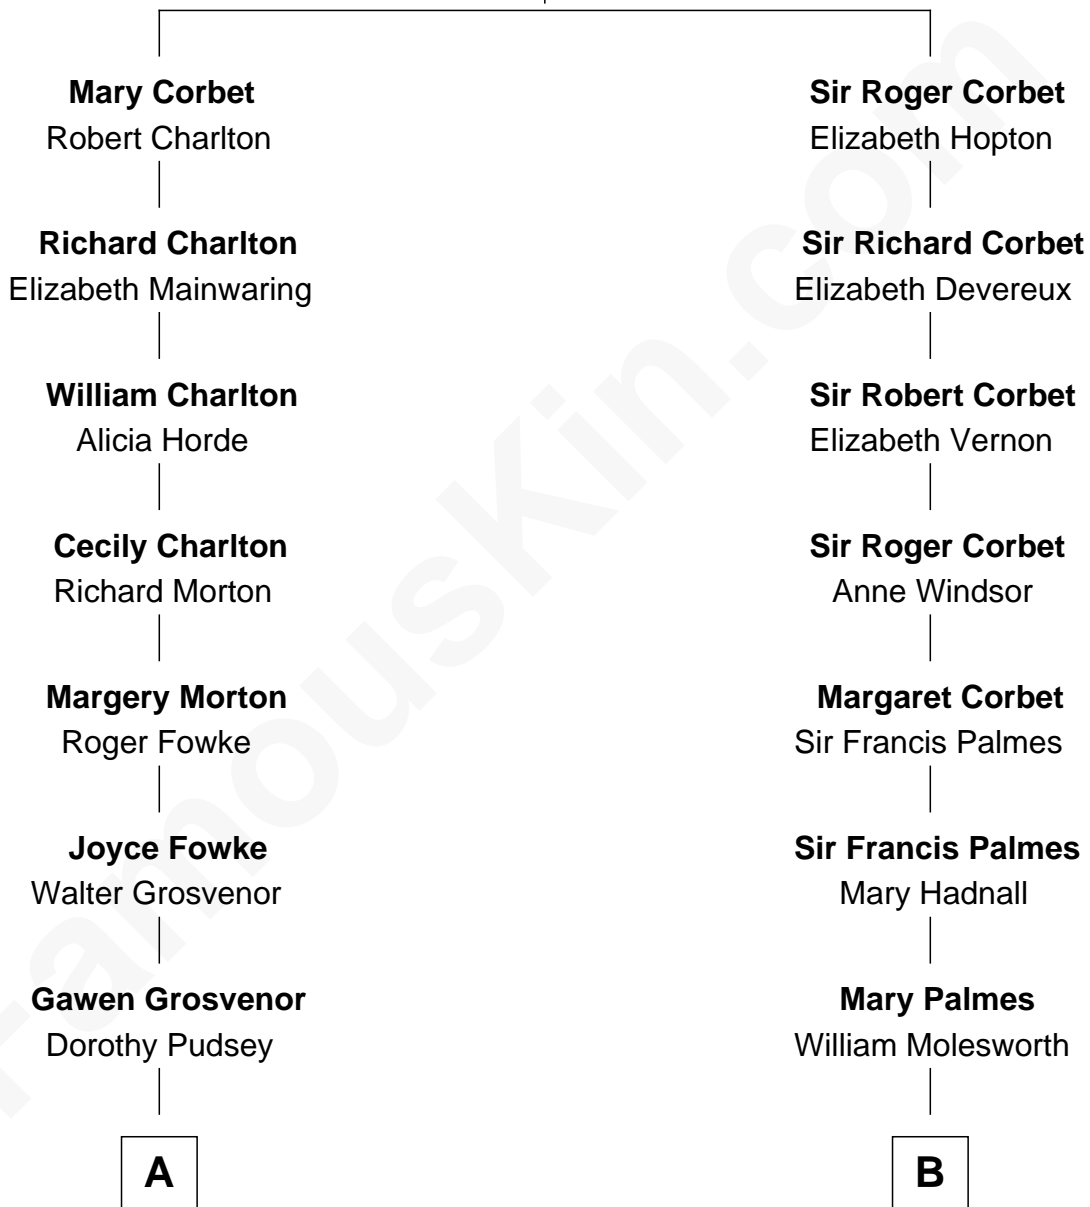

FamousKin.com

Relationship Chart of

Richard Henry Lee

Signer of the Declaration of Independence

11th cousin 7 times removed of

Prince William

Prince of Wales

Sir Robert Corbet

Margaret - - - - -

C

Princess Diana Frances Spencer
Charles III, King of the United Kingdom

Prince William
Prince of Wales

FamousKin.com